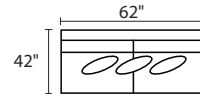

## POPULAR CONFIGURATIONS

-26L / -15 / -26R

-26L / -82R

-04L / -15 / -10 / -04R

-26L / -15 / -03 / -82R

-26L / -15 / -10 / -10 / -15 / -26R

-90AAX / -90BBX - SOFA W/REV CHAISE  
\* Ships in TWO pieces

-30XXX - SOFA

-20XXX - LOVESEAT

-01XXX - ARM CHAIR

-10XXX - ARMLESS CHAIR

-02XXX - OTTOMAN

-04LFX - LAF CHAIR

-04RFX - RAF CHAIR

-03XXX - ARMLESS CONDO SOFA

-15XXX - CORNER UNIT