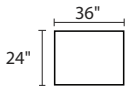

## POPULAR CONFIGURATIONS

-26L / -15 / -26R

-26L / -82R

-04L / -15 / -10 / -04R

-26L / -15 / -03 / -82R

-26L / -15 / -10 / -10 / -15 / -26R

-90AAX / -90BBX - SOFA W/REV CHAISE  
\* Ships in TWO pieces

-30XXX - SOFA

-20XXX - LOVESEAT

-01XXX - ARM CHAIR

-10XXX - ARMLESS CHAIR

-02XXX - OTTOMAN

-04LFX - LAF CHAIR

-04RFX - RAF CHAIR

-03XXX - ARMLESS CONDO SOFA

-15XXX - CORNER UNIT