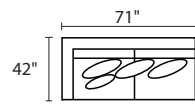

-26LFX - LAF CONDO SOFA