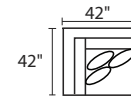

## POPULAR CONFIGURATIONS

-26L / -15 / -26R

-26L / -82R

-04L / -15 / -10 / -04R

-26L / -15 / -03 / -82R

-26L / -15 / -10 / -10 / -15 / -26R

-90AAX / -90BBX - SOFA W/REV CHAISE  
\* Ships in TWO pieces

-30XXX - SOFA

-20XXX - LOVESEAT

-01XXX - ARM CHAIR

-10XXX - ARMLESS CHAIR

-02XXX - OTTOMAN

-04LFX - LAF CHAIR

-04RFX - RAF CHAIR

-03XXX - ARMLESS CONDO SOFA

-15XXX - CORNER UNIT