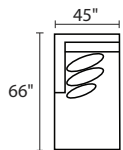

-82LFX - LAF CHAISE