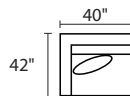

## POPULAR CONFIGURATIONS

-26L / -15 / -26R

-26L / -82R

-04L / -15 / -10 / -04R

-26L / -15 / -03 / -82R

-26L / -15 / -10 / -10 / -15 / -26R

-90AAX / -90BBX - SOFA W/REV CHAISE  
\* Ships in TWO pieces

-30XXX - SOFA

-20XXX - LOVESEAT

-01XXX - ARM CHAIR

-10XXX - ARMLESS CHAIR

-02XXX - OTTOMAN

-04LFX - LAF CHAIR

-04RFX - RAF CHAIR

-03XXX - ARMLESS CONDO SOFA

-15XXX - CORNER UNIT