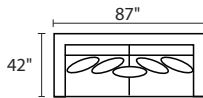

## POPULAR CONFIGURATIONS

-26L / -15 / -26R

-26L / -82R

-04L / -15 / -10 / -04R

-26L / -15 / -03 / -82R

-26L / -15 / -10 / -10 / -15 / -26R

-90AAX / -90BBX - SOFA W/REV CHAISE  
\* Ships in TWO pieces

-30XXX - SOFA

-20XXX - LOVESEAT

-01XXX - ARM CHAIR

-10XXX - ARMLESS CHAIR

-02XXX - OTTOMAN

-04LFX - LAF CHAIR

-04RFX - RAF CHAIR

-03XXX - ARMLESS CONDO SOFA

-15XXX - CORNER UNIT