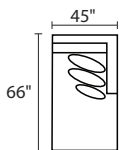

-82RFX - RAF CHAISE