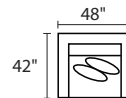

## POPULAR CONFIGURATIONS

-26L / -15 / -26R

-26L / -82R

-04L / -15 / -10 / -04R

-26L / -15 / -03 / -82R

-26L / -15 / -10 / -10 / -15 / -26R

-90AAX / -90BBX - SOFA W/REV CHAISE  
\* Ships in TWO pieces

-30XXX - SOFA

-20XXX - LOVESEAT

-01XXX - ARM CHAIR

-10XXX - ARMLESS CHAIR

-02XXX - OTTOMAN

-04LFX - LAF CHAIR

-04RFX - RAF CHAIR

-03XXX - ARMLESS CONDO SOFA

-15XXX - CORNER UNIT