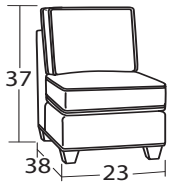

#13 Armless Chair
23W x 38D x 37H