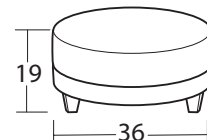

## SOFAS, LOVESEATS, CHAIRS, OTTOMANS

#54 2 Seat Sofa  
77 to 81W x 38D x 37H

#50 3 Seat Sofa  
77 to 81W x 38D x 37H

#30 Loveseat  
55 to 59W x 38D x 37H

#10 Chair  
32 to 36W x 38D x 37H

#10SC Swivel Chair  
32 to 36W x 38D x 37H

#00 Ottoman  
29W x 21D x 19H

#57 Sofa/Chaise  
77 to 81W x 67D x 37H

\*Chaise ottoman is detachable so chaise can be placed at either end of sofa

#50-68 3 Seat Queen Sleeper  
#50-98 3 Seat Queen Memory Foam Sleeper  
77 to 81W x 38D x 37H

## COCKTAIL OTTOMANS

#01LG Large Rect. Ottoman  
48W x 31D x 19H

#01SM Small Rect. Ottoman  
42W x 31D x 19H

#02LG Large Sq. Ottoman  
40W x 40D x 19H

#02SM Small Sq. Ottoman  
36W x 36D x 19H

#03LG Large Round Ottoman  
40W x 40D x 19H