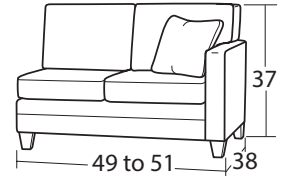

## SOFAS, LOVESEATS, CHAIRS, OTTOMANS

#54 2 Seat Sofa  
77 to 81W x 38D x 37H

#50 3 Seat Sofa  
77 to 81W x 38D x 37H

#30 Loveseat  
55 to 59W x 38D x 37H

#10 Chair  
32 to 36W x 38D x 37H

#10SC Swivel Chair  
32 to 36W x 38D x 37H

#00 Ottoman  
29W x 21D x 19H

#57 Sofa/Chaise  
77 to 81W x 67D x 37H

\*Chaise ottoman is detachable so chaise can be placed at either end of sofa

#50-68 3 Seat Queen Sleeper  
#50-98 3 Seat Queen Memory Foam Sleeper  
77 to 81W x 38D x 37H

## SECTIONAL PIECES

#13 Armless Chair  
23W x 38D x 37H

#33 Armless Loveseat  
46W x 38D x 37H

#56 LAF Sofa w/ Return  
88 to 90W x 38D x 37H

#55 RAF Sofa w/ Return  
88 to 90W x 38D x 37H

#52 LAF Sofa  
75 to 77W x 38D x 37H

#51 RAF Sofa  
75 to 77W x 38D x 37H

#32 LAF Loveseat  
49 to 51W x 38D x 37H

#31 RAF Loveseat  
49 to 51W x 38D x 37H

#42 LAF Chaise  
27 to 29W x 66D x 37H

#41 RAF Chaise  
27 to 29W x 66D x 37H

#22 LAF Cuddler  
55 to 56W x 47D x 37H