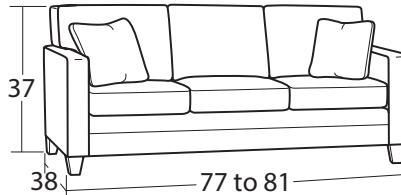

# Small Spaces Design Series

30+ Pieces of Customizable Furniture to Fit your Every Need!

## SOFAS, LOVESEATS, CHAIRS, OTTOMANS

#54 2 Seat Sofa  
77 to 81W x 38D x 37H

#50 3 Seat Sofa  
77 to 81W x 38D x 37H

#30 Loveseat  
55 to 59W x 38D x 37H

#10 Chair  
32 to 36W x 38D x 37H

#10SC Swivel Chair  
32 to 36W x 38D x 37H

#00 Ottoman  
29W x 21D x 19H

#57 Sofa/Chaise  
77 to 81W x 67D x 37H

\*Chaise ottoman is detachable so chaise can be placed at either end of sofa

#50-68 3 Seat Queen Sleeper  
#50-98 3 Seat Queen Memory Foam Sleeper  
77 to 81W x 38D x 37H

## SECTIONAL PIECES

#13 Armless Chair  
23W x 38D x 37H

#33 Armless Loveseat  
46W x 38D x 37H

#56 LAF Sofa w/ Return  
88 to 90W x 38D x 37H

#55 RAF Sofa w/ Return  
88 to 90W x 38D x 37H

#52 LAF Sofa  
75 to 77W x 38D x 37H