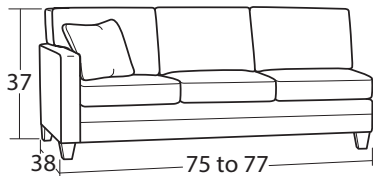

## SOFAS, LOVESEATS, CHAIRS, OTTOMANS

#54 2 Seat Sofa  
77 to 81W x 38D x 37H

#50 3 Seat Sofa  
77 to 81W x 38D x 37H

#30 Loveseat  
55 to 59W x 38D x 37H

#10 Chair  
32 to 36W x 38D x 37H

#10SC Swivel Chair  
32 to 36W x 38D x 37H

#00 Ottoman  
29W x 21D x 19H

#57 Sofa/Chaise  
77 to 81W x 67D x 37H

\*Chaise ottoman is detachable so chaise can be placed at either end of sofa

#50-68 3 Seat Queen Sleeper  
#50-98 3 Seat Queen Memory Foam Sleeper  
77 to 81W x 38D x 37H

## SECTIONAL PIECES

#13 Armless Chair  
23W x 38D x 37H

#33 Armless Loveseat  
46W x 38D x 37H

#56 LAF Sofa w/ Return  
88 to 90W x 38D x 37H

#55 RAF Sofa w/ Return  
88 to 90W x 38D x 37H

#52 LAF Sofa  
75 to 77W x 38D x 37H

#51 RAF Sofa  
75 to 77W x 38D x 37H

#32 LAF Loveseat  
49 to 51W x 38D x 37H

#31 RAF Loveseat  
49 to 51W x 38D x 37H

#42 LAF Chaise  
27 to 29W x 66D x 37H

#41 RAF Chaise  
27 to 29W x 66D x 37H

#22 LAF Cuddler  
55 to 56W x 47D x 37H