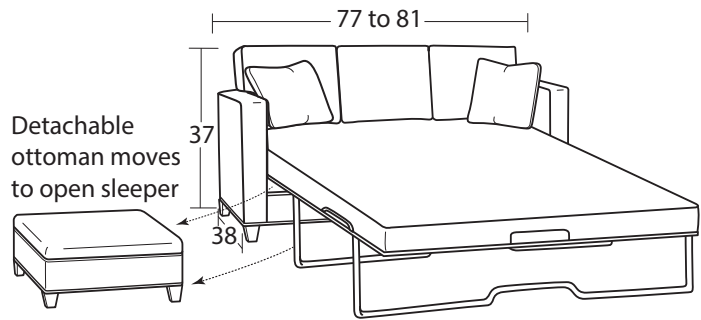

## SOFAS, LOVESEATS, CHAIRS, OTTOMANS

#54 2 Seat Sofa  
77 to 81W x 38D x 37H

#50 3 Seat Sofa  
77 to 81W x 38D x 37H

#30 Loveseat  
55 to 59W x 38D x 37H

#10 Chair  
32 to 36W x 38D x 37H

#10SC Swivel Chair  
32 to 36W x 38D x 37H

#00 Ottoman  
29W x 21D x 19H

#57 Sofa/Chaise  
77 to 81W x 67D x 37H

\*Chaise ottoman is detachable so chaise can be placed at either end of sofa

#50-68 3 Seat Queen Sleeper  
#50-98 3 Seat Queen Memory Foam Sleeper  
77 to 81W x 38D x 37H

#57-68 Sofa/Chaise Queen Sleeper  
& #57-98 Sofa/Chaise Memory Foam Queen Sleeper  
77 to 81W x 67D x 37H