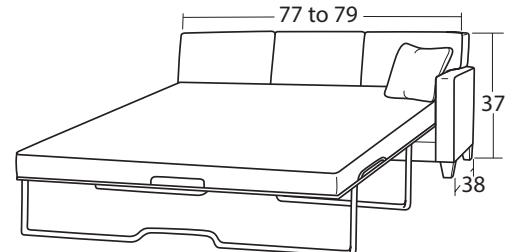

#51-68 RAF Queen Sleeper
#51-98 RAF Queen Memory Foam Sleeper
77 to 79W x 38D x 37H