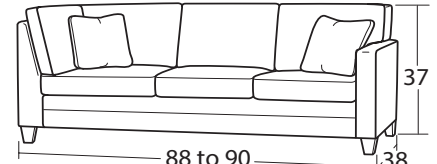

## SECTIONAL PIECES

#13 Armless Chair  
23W x 38D x 37H

#33 Armless Loveseat  
46W x 38D x 37H

#56 LAF Sofa w/ Return  
88 to 90W x 38D x 37H

#55 RAF Sofa w/ Return  
88 to 90W x 38D x 37H

#52 LAF Sofa  
75 to 77W x 38D x 37H

#51 RAF Sofa  
75 to 77W x 38D x 37H

#32 LAF Loveseat  
49 to 51W x 38D x 37H

#31 RAF Loveseat  
49 to 51W x 38D x 37H

#42 LAF Chaise  
27 to 29W x 66D x 37H

#41 RAF Chaise  
27 to 29W x 66D x 37H

#22 LAF Cuddler  
55 to 56W x 47D x 37H