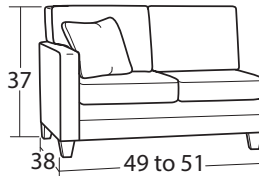

## SOFAS, LOVESEATS, CHAIRS, OTTOMANS

#54 2 Seat Sofa  
77 to 81W x 38D x 37H

#50 3 Seat Sofa  
77 to 81W x 38D x 37H

#30 Loveseat  
55 to 59W x 38D x 37H

#10 Chair  
32 to 36W x 38D x 37H

#10SC Swivel Chair  
32 to 36W x 38D x 37H

#00 Ottoman  
29W x 21D x 19H

#57 Sofa/Chaise  
77 to 81W x 67D x 37H

\*Chaise ottoman is detachable so chaise can be placed at either end of sofa

#50-68 3 Seat Queen Sleeper  
#50-98 3 Seat Queen Memory Foam Sleeper  
77 to 81W x 38D x 37H

## SECTIONAL PIECES

#13 Armless Chair  
23W x 38D x 37H

#33 Armless Loveseat  
46W x 38D x 37H

#56 LAF Sofa w/ Return  
88 to 90W x 38D x 37H

#55 RAF Sofa w/ Return  
88 to 90W x 38D x 37H

#52 LAF Sofa  
75 to 77W x 38D x 37H

#51 RAF Sofa  
75 to 77W x 38D x 37H

#32 LAF Loveseat  
49 to 51W x 38D x 37H

#31 RAF Loveseat  
49 to 51W x 38D x 37H

#42 LAF Chaise  
27 to 29W x 66D x 37H

#41 RAF Chaise  
27 to 29W x 66D x 37H

#22 LAF Cuddler  
55 to 56W x 47D x 37H