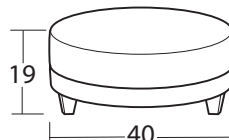

#00 Ottoman  
29W x 21D x 19H

#57 Sofa/Chaise  
77 to 81W x 67D x 37H

\*Chaise ottoman is detachable so chaise can be placed at either end of sofa

#50-68 3 Seat Queen Sleeper  
#50-98 3 Seat Queen Memory Foam Sleeper  
77 to 81W x 38D x 37H

## COCKTAIL OTTOMANS

#01LG Large Rect. Ottoman  
48W x 31D x 19H

#01SM Small Rect. Ottoman  
42W x 31D x 19H

#02LG Large Sq. Ottoman  
40W x 40D x 19H

#02SM Small Sq. Ottoman  
36W x 36D x 19H

#03LG Large Round Ottoman  
40W x 40D x 19H