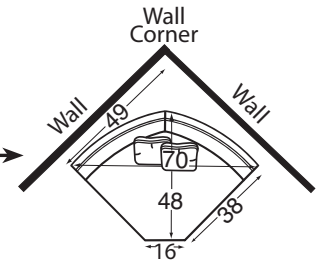

## SECTIONAL PIECES

#13 Armless Chair  
23W x 38D x 37H

#33 Armless Loveseat  
46W x 38D x 37H

#56 LAF Sofa w/ Return  
88 to 90W x 38D x 37H

#55 RAF Sofa w/ Return  
88 to 90W x 38D x 37H

#52 LAF Sofa  
75 to 77W x 38D x 37H

#51 RAF Sofa  
75 to 77W x 38D x 37H

#32 LAF Loveseat  
49 to 51W x 38D x 37H

#31 RAF Loveseat  
49 to 51W x 38D x 37H

#42 LAF Chaise  
27 to 29W x 66D x 37H

#41 RAF Chaise  
27 to 29W x 66D x 37H

#22 LAF Cuddler  
55 to 56W x 47D x 37H

#21 RAF Cuddler  
55 to 56W x 47D x 37H

#14 Pie Wedge (BOX & KNIFE BACKS)  
70W x 47D x 37H

#14 Pie Wedge (BOX & KNIFE BACKS)  
70W x 47D x 37H

#14 Pie Wedge (TIGHT BACK)  
70W x 48D x 37H

#14 Pie Wedge (TIGHT BACK)  
70W x 48D x 37H

#53-60 Armless Full Sleeper  
#53-90 Armless Memory Foam Full Sleeper  
67W x 38D x 37H

#52-68 LAF Queen Sleeper  
#52-98 LAF Queen Memory Foam Sleeper  
77 to 79W x 38D x 37H

#51-68 RAF Queen Sleeper  
#51-98 RAF Queen Memory Foam Sleeper  
77 to 79W x 38D x 37H