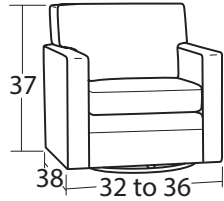

## SOFAS, LOVESEATS, CHAIRS, OTTOMANS

#54 2 Seat Sofa  
77 to 81W x 38D x 37H

#50 3 Seat Sofa  
77 to 81W x 38D x 37H

#30 Loveseat  
55 to 59W x 38D x 37H

#10 Chair  
32 to 36W x 38D x 37H

#10SC Swivel Chair  
32 to 36W x 38D x 37H

#00 Ottoman  
29W x 21D x 19H

#57 Sofa/Chaise  
77 to 81W x 67D x 37H

\*Chaise ottoman is detachable so chaise can be placed at either end of sofa

#50-68 3 Seat Queen Sleeper  
#50-98 3 Seat Queen Memory Foam Sleeper  
77 to 81W x 38D x 37H

#57-68 Sofa/Chaise Queen Sleeper  
& #57-98 Sofa/Chaise Memory Foam Queen Sleeper  
77 to 81W x 67D x 37H

## SECTIONAL PIECES

#13 Armless Chair  
23W x 38D x 37H

#33 Armless Loveseat  
46W x 38D x 37H

#56 LAF Sofa w/ Return  
88 to 90W x 38D x 37H

#55 RAF Sofa w/ Return  
88 to 90W x 38D x 37H

#52 LAF Sofa  
75 to 77W x 38D x 37H