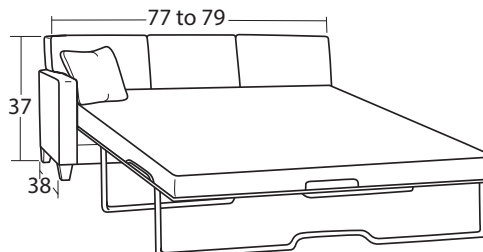

#53-60 Armless Full Sleeper
#53-90 Armless Memory Foam Full Sleeper
67W x 38D x 37H

#52-68 LAF Queen Sleeper
#52-98 LAF Queen Memory Foam Sleeper
77 to 79W x 38D x 37H