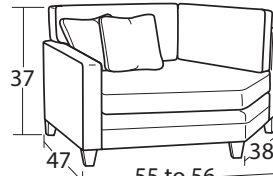

## SECTIONAL PIECES

#13 Armless Chair  
23W x 38D x 37H

#33 Armless Loveseat  
46W x 38D x 37H

#56 LAF Sofa w/ Return  
88 to 90W x 38D x 37H

#55 RAF Sofa w/ Return  
88 to 90W x 38D x 37H

#52 LAF Sofa  
75 to 77W x 38D x 37H

#51 RAF Sofa  
75 to 77W x 38D x 37H

#32 LAF Loveseat  
49 to 51W x 38D x 37H

#31 RAF Loveseat  
49 to 51W x 38D x 37H

#42 LAF Chaise  
27 to 29W x 66D x 37H

#41 RAF Chaise  
27 to 29W x 66D x 37H

#22 LAF Cuddler  
55 to 56W x 47D x 37H

#21 RAF Cuddler  
55 to 56W x 47D x 37H

#14 Pie Wedge (BOX & KNIFE BACKS)  
70W x 47D x 37H

#14 Pie Wedge (BOX & KNIFE BACKS)  
70W x 47D x 37H

#14 Pie Wedge (TIGHT BACK)  
70W x 48D x 37H

#14 Pie Wedge (TIGHT BACK)  
70W x 48D x 37H