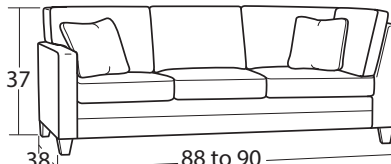

# Small Spaces Design Series

30+ Pieces of Customizable Furniture to Fit your Every Need!

## SECTIONAL PIECES

#13 Armless Chair  
23W x 38D x 37H

#33 Armless Loveseat  
46W x 38D x 37H

#56 LAF Sofa w/ Return  
88 to 90W x 38D x 37H

#55 RAF Sofa w/ Return  
88 to 90W x 38D x 37H

#52 LAF Sofa  
75 to 77W x 38D x 37H