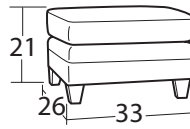

## SOFAS, LOVESEATS, CHAIRS, OTTOMANS

#54 2 Seat Sofa  
77 to 81W x 38D x 37H

#50 3 Seat Sofa  
77 to 81W x 38D x 37H

#30 Loveseat  
55 to 59W x 38D x 37H

#10 Chair  
32 to 36W x 38D x 37H

#10SC Swivel Chair  
32 to 36W x 38D x 37H

#00 Ottoman  
29W x 21D x 19H

#57 Sofa/Chaise  
77 to 81W x 67D x 37H

\*Chaise ottoman is detachable so chaise can be placed at either end of sofa

#50-68 3 Seat Queen Sleeper  
#50-98 3 Seat Queen Memory Foam Sleeper  
77 to 81W x 38D x 37H