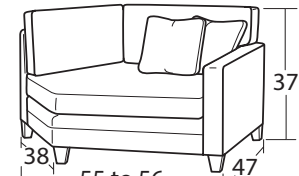

## SECTIONAL PIECES

#13 Armless Chair  
23W x 38D x 37H

#33 Armless Loveseat  
46W x 38D x 37H

#56 LAF Sofa w/ Return  
88 to 90W x 38D x 37H

#55 RAF Sofa w/ Return  
88 to 90W x 38D x 37H

#52 LAF Sofa  
75 to 77W x 38D x 37H

#51 RAF Sofa  
75 to 77W x 38D x 37H

#32 LAF Loveseat  
49 to 51W x 38D x 37H

#31 RAF Loveseat  
49 to 51W x 38D x 37H

#42 LAF Chaise  
27 to 29W x 66D x 37H

#41 RAF Chaise  
27 to 29W x 66D x 37H

#22 LAF Cuddler  
55 to 56W x 47D x 37H