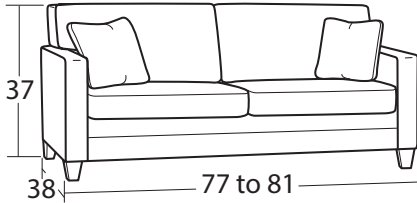

## SOFAS, LOVESEATS, CHAIRS, OTTOMANS

#54 2 Seat Sofa  
77 to 81W x 38D x 37H

#50 3 Seat Sofa  
77 to 81W x 38D x 37H

#30 Loveseat  
55 to 59W x 38D x 37H

#10 Chair  
32 to 36W x 38D x 37H

#10SC Swivel Chair  
32 to 36W x 38D x 37H

#00 Ottoman  
29W x 21D x 19H

#57 Sofa/Chaise  
77 to 81W x 67D x 37H

\*Chaise ottoman is detachable so chaise can be placed at either end of sofa

#50-68 3 Seat Queen Sleeper  
#50-98 3 Seat Queen Memory Foam Sleeper  
77 to 81W x 38D x 37H

#57-68 Sofa/Chaise Queen Sleeper  
& #57-98 Sofa/Chaise Memory Foam Queen Sleeper  
77 to 81W x 67D x 37H

## SECTIONAL PIECES

#13 Armless Chair  
23W x 38D x 37H

#33 Armless Loveseat  
46W x 38D x 37H

#56 LAF Sofa w/ Return  
88 to 90W x 38D x 37H

#55 RAF Sofa w/ Return  
88 to 90W x 38D x 37H

#52 LAF Sofa  
75 to 77W x 38D x 37H