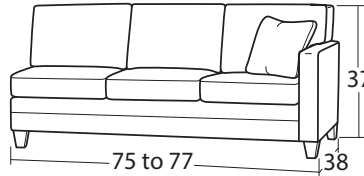

## SOFAS, LOVESEATS, CHAIRS, OTTOMANS

#54 2 Seat Sofa  
77 to 81W x 38D x 37H

#50 3 Seat Sofa  
77 to 81W x 38D x 37H

#30 Loveseat  
55 to 59W x 38D x 37H

#10 Chair  
32 to 36W x 38D x 37H

#10SC Swivel Chair  
32 to 36W x 38D x 37H

#00 Ottoman  
29W x 21D x 19H

#57 Sofa/Chaise  
77 to 81W x 67D x 37H

\*Chaise ottoman is detachable so chaise can be placed at either end of sofa

#50-68 3 Seat Queen Sleeper  
#50-98 3 Seat Queen Memory Foam Sleeper  
77 to 81W x 38D x 37H

## SECTIONAL PIECES

#13 Armless Chair  
23W x 38D x 37H

#33 Armless Loveseat  
46W x 38D x 37H

#56 LAF Sofa w/ Return  
88 to 90W x 38D x 37H

#55 RAF Sofa w/ Return  
88 to 90W x 38D x 37H

#52 LAF Sofa  
75 to 77W x 38D x 37H

#51 RAF Sofa  
75 to 77W x 38D x 37H

#32 LAF Loveseat  
49 to 51W x 38D x 37H

#31 RAF Loveseat  
49 to 51W x 38D x 37H

#42 LAF Chaise  
27 to 29W x 66D x 37H

#41 RAF Chaise  
27 to 29W x 66D x 37H

#22 LAF Cuddler  
55 to 56W x 47D x 37H