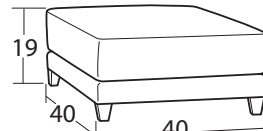

#02LG Large Sq. Ottoman
40W x 40D x 19H