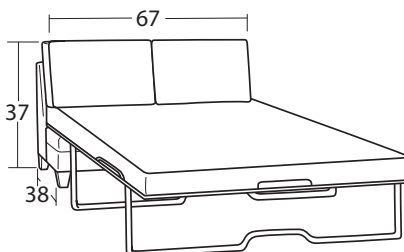

#21 RAF Cuddler  
55 to 56W x 47D x 37H

#14 Pie Wedge (BOX & KNIFE BACKS)  
70W x 47D x 37H

#14 Pie Wedge (BOX & KNIFE BACKS)  
70W x 47D x 37H

#14 Pie Wedge (TIGHT BACK)  
70W x 48D x 37H

#14 Pie Wedge (TIGHT BACK)  
70W x 48D x 37H