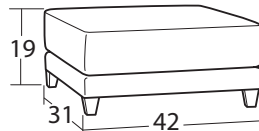

#01SM Small Rect. Ottoman
42W x 31D x 19H