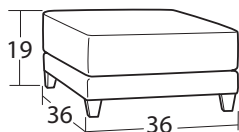

#00 Ottoman  
29W x 21D x 19H

#57 Sofa/Chaise  
77 to 81W x 67D x 37H

\*Chaise ottoman is detachable so chaise can be placed at either end of sofa

#50-68 3 Seat Queen Sleeper  
#50-98 3 Seat Queen Memory Foam Sleeper  
77 to 81W x 38D x 37H

## COCKTAIL OTTOMANS

#01LG Large Rect. Ottoman  
48W x 31D x 19H

#01SM Small Rect. Ottoman  
42W x 31D x 19H

#02LG Large Sq. Ottoman  
40W x 40D x 19H

#02SM Small Sq. Ottoman  
36W x 36D x 19H

#03LG Large Round Ottoman  
40W x 40D x 19H