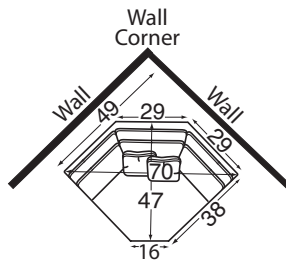

#14 Pie Wedge (BOX & KNIFE BACKS)
70W x 47D x 37H