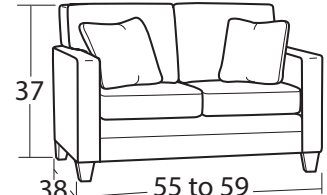

## SOFAS, LOVESEATS, CHAIRS, OTTOMANS

#54 2 Seat Sofa  
77 to 81W x 38D x 37H

#50 3 Seat Sofa  
77 to 81W x 38D x 37H

#30 Loveseat  
55 to 59W x 38D x 37H

#10 Chair  
32 to 36W x 38D x 37H

#10SC Swivel Chair  
32 to 36W x 38D x 37H

#00 Ottoman  
29W x 21D x 19H

#57 Sofa/Chaise  
77 to 81W x 67D x 37H

\*Chaise ottoman is detachable so chaise can be placed at either end of sofa

#50-68 3 Seat Queen Sleeper  
#50-98 3 Seat Queen Memory Foam Sleeper  
77 to 81W x 38D x 37H

## SECTIONAL PIECES

#13 Armless Chair  
23W x 38D x 37H

#33 Armless Loveseat  
46W x 38D x 37H

#56 LAF Sofa w/ Return  
88 to 90W x 38D x 37H

#55 RAF Sofa w/ Return  
88 to 90W x 38D x 37H

#52 LAF Sofa  
75 to 77W x 38D x 37H