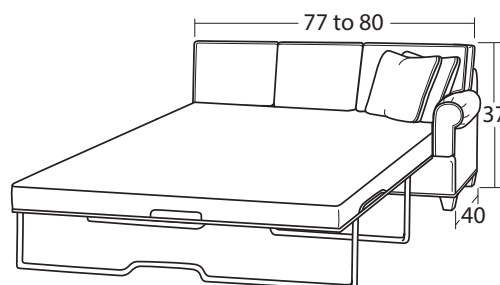

#51-68 RAF Queen Sleeper / #51-98 RAF Queen Memory Foam Sleeper
77 to 80W x 40D x 37H