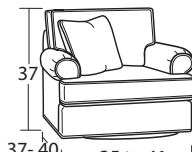

## CHAIRS & OTTOMANS

#00 Ottoman  
33W x 25D x 19H  
\*Compatible with #10 Chair  
and #20 Chair & 1/2

#00C Conversation Ottoman  
48W x 30D x 18H

#00S Storage Ottoman  
49W x 32D x 20H

#10 Chair  
35W to 41W x 40D x 37H

#05 Shallow Seat Depth Chair  
35W to 41W x 37D x 37H

#20 Chair 1/2  
42W to 48W x 40D x 37H

#10SC Swivel Chair  
35W to 41W x 40D x 37H

#05SC Shallow Seat Depth Swivel Chair  
35W to 41W x 37D x 37H

#43 Chaise  
35W to 41W x 63D x 37H