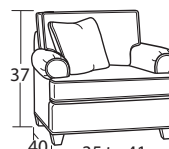

#55 2 Seat Apt Sofa  
71W to 77W x 40D x 37H

#54 100" Extended Sofa  
94W to 100W x 40D x 37H

#56 Conversation Sofa  
106W to 112W x 38D x 37H

#30 Loveseat  
55W to 61W x 40D x 37H

#25 Shallow Seat Depth Loveseat  
55W to 61W x 37D x 37H

## CHAIRS & OTTOMANS

#00 Ottoman  
33W x 25D x 19H  
\*Compatible with #10 Chair  
and #20 Chair & 1/2

#00C Conversation Ottoman  
48W x 30D x 18H

#00S Storage Ottoman  
49W x 32D x 20H

#10 Chair  
35W to 41W x 40D x 37H

#05 Shallow Seat Depth Chair  
35W to 41W x 37D x 37H

#20 Chair 1/2  
42W to 48W x 40D x 37H

#10SC Swivel Chair  
35W to 41W x 40D x 37H

#05SC Shallow Seat Depth Swivel Chair  
35W to 41W x 37D x 37H

#43 Chaise  
35W to 41W x 63D x 37H