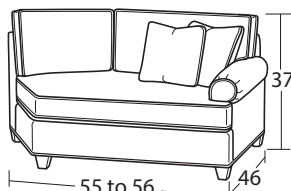

#05 Shallow Seat Depth Chair  
35W to 41W x 37D x 37H

#20 Chair 1/2  
42W to 48W x 40D x 37H

#10SC Swivel Chair  
35W to 41W x 40D x 37H

#05SC Shallow Seat Depth Swivel Chair  
35W to 41W x 37D x 37H

#43 Chaise  
35W to 41W x 63D x 37H

## SECTIONAL PIECES

#13 Armless Chair  
23W x 40D x 37H

#33 Armless Loveseat  
46W x 40D x 37H

#08 RAF Chair  
28W to 31W x 40D x 37H

#09 LAF Chair  
28W to 31W x 40D x 37H

#59 LAF Sofa w/ Return  
91W to 94W x 40D x 37H

#58 RAF Sofa w/ Return  
91W to 94W x 40D x 37H

#32 LAF Loveseat  
51W to 54W x 40D x 37H

#31 RAF Loveseat  
51W to 54W x 40D x 37H

#22 LAF Cuddler  
55W to 56W x 46D x 37H

#21 RAF Cuddler  
55W to 56W x 46D x 37H

#52 LAF Sofa  
74W to 77W x 40D x 37H

#51 RAF Sofa  
74W to 77W x 40D x 37H

#14 Pie Wedge  
71W x 49D x 37H

#14 Pie Wedge  
71W x 49D x 37H

#34 Corner Wedge  
40W x 40D x 37H

#41 RAF Chaise  
29W to 32W x 68D x 37H