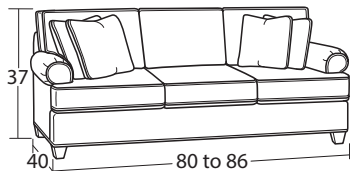

## SOFAS & LOVESEATS

#50 3 Seat Sofa  
80W to 86W x 40D x 37H

#40 Shallow Seat Depth 3 Seat Sofa  
80W to 86W x 37D x 37H

#57 2 Seat Sofa  
80W to 86W x 40D x 37H

#47 Shallow Seat Depth 2 Seat Sofa  
80W to 86W x 37D x 37H

#55 2 Seat Apt Sofa  
71W to 77W x 40D x 37H

#54 100" Extended Sofa  
94W to 100W x 40D x 37H

#56 Conversation Sofa  
106W to 112W x 38D x 37H

#30 Loveseat  
55W to 61W x 40D x 37H

#25 Shallow Seat Depth Loveseat  
55W to 61W x 37D x 37H

#45 Shallow Seat Depth 2 Seat Apt Sofa  
71W to 77W x 37D x 37H

#60 Full Sleeper / #90 Memory Foam Full Sleeper  
72W to 78W x 40D x 37H

#68 Queen Sleeper / #98 Memory Foam Queen Sleeper  
81W to 87W x 40D x 37H