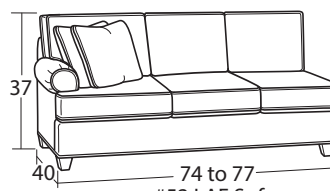

## SECTIONAL PIECES

#13 Armless Chair  
23W x 40D x 37H

#33 Armless Loveseat  
46W x 40D x 37H

#08 RAF Chair  
28W to 31W x 40D x 37H

#09 LAF Chair  
28W to 31W x 40D x 37H

#59 LAF Sofa w/ Return  
91W to 94W x 40D x 37H

#58 RAF Sofa w/ Return  
91W to 94W x 40D x 37H

#32 LAF Loveseat  
51W to 54W x 40D x 37H

#31 RAF Loveseat  
51W to 54W x 40D x 37H

#22 LAF Cuddler  
55W to 56W x 46D x 37H

#21 RAF Cuddler  
55W to 56W x 46D x 37H

#52 LAF Sofa  
74W to 77W x 40D x 37H

#51 RAF Sofa  
74W to 77W x 40D x 37H

#14 Pie Wedge  
71W x 49D x 37H

#14 Pie Wedge  
71W x 49D x 37H

#34 Corner Wedge  
40W x 40D x 37H

#41 RAF Chaise  
29W to 32W x 68D x 37H