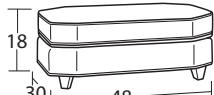

#00C Conversation Ottoman
48W x 30D x 18H