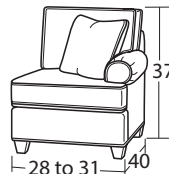

## CHAIRS & OTTOMANS

#00 Ottoman  
33W x 25D x 19H  
\*Compatible with #10 Chair  
and #20 Chair & 1/2

#00C Conversation Ottoman  
48W x 30D x 18H

#00S Storage Ottoman  
49W x 32D x 20H

#10 Chair  
35W to 41W x 40D x 37H

#05 Shallow Seat Depth Chair  
35W to 41W x 37D x 37H

#20 Chair 1/2  
42W to 48W x 40D x 37H

#10SC Swivel Chair  
35W to 41W x 40D x 37H

#05SC Shallow Seat Depth Swivel Chair  
35W to 41W x 37D x 37H

#43 Chaise  
35W to 41W x 63D x 37H

## SECTIONAL PIECES

#13 Armless Chair  
23W x 40D x 37H

#33 Armless Loveseat  
46W x 40D x 37H

#08 RAF Chair  
28W to 31W x 40D x 37H

#09 LAF Chair  
28W to 31W x 40D x 37H

#59 LAF Sofa w/ Return  
91W to 94W x 40D x 37H