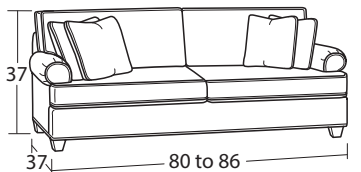

## SOFAS & LOVESEATS

#50 3 Seat Sofa  
80W to 86W x 40D x 37H

#40 Shallow Seat Depth 3 Seat Sofa  
80W to 86W x 37D x 37H

#57 2 Seat Sofa  
80W to 86W x 40D x 37H

#47 Shallow Seat Depth 2 Seat Sofa  
80W to 86W x 37D x 37H

#55 2 Seat Apt Sofa  
71W to 77W x 40D x 37H

#54 100" Extended Sofa  
94W to 100W x 40D x 37H

#56 Conversation Sofa  
106W to 112W x 38D x 37H

#30 Loveseat  
55W to 61W x 40D x 37H

#25 Shallow Seat Depth Loveseat  
55W to 61W x 37D x 37H

#45 Shallow Seat Depth 2 Seat Apt Sofa  
71W to 77W x 37D x 37H

#60 Full Sleeper / #90 Memory Foam Full Sleeper  
72W to 78W x 40D x 37H

#68 Queen Sleeper / #98 Memory Foam Queen Sleeper  
81W to 87W x 40D x 37H