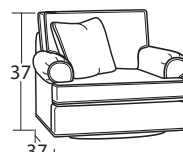

## CHAIRS & OTTOMANS

#00 Ottoman  
33W x 25D x 19H  
\*Compatible with #10 Chair  
and #20 Chair & 1/2

#00C Conversation Ottoman  
48W x 30D x 18H

#00S Storage Ottoman  
49W x 32D x 20H

#10 Chair  
35W to 41W x 40D x 37H

#05 Shallow Seat Depth Chair  
35W to 41W x 37D x 37H

#20 Chair 1/2  
42W to 48W x 40D x 37H

#10SC Swivel Chair  
35W to 41W x 40D x 37H

#05SC Shallow Seat Depth Swivel Chair  
35W to 41W x 37D x 37H

#43 Chaise  
35W to 41W x 63D x 37H