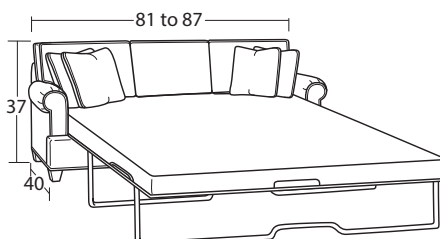

## SOFAS & LOVESEATS

#50 3 Seat Sofa  
80W to 86W x 40D x 37H

#40 Shallow Seat Depth 3 Seat Sofa  
80W to 86W x 37D x 37H

#57 2 Seat Sofa  
80W to 86W x 40D x 37H

#47 Shallow Seat Depth 2 Seat Sofa  
80W to 86W x 37D x 37H

#55 2 Seat Apt Sofa  
71W to 77W x 40D x 37H

#54 100" Extended Sofa  
94W to 100W x 40D x 37H

#56 Conversation Sofa  
106W to 112W x 38D x 37H

#30 Loveseat  
55W to 61W x 40D x 37H

#25 Shallow Seat Depth Loveseat  
55W to 61W x 37D x 37H

#45 Shallow Seat Depth 2 Seat Apt Sofa  
71W to 77W x 37D x 37H

#60 Full Sleeper / #90 Memory Foam Full Sleeper  
72W to 78W x 40D x 37H

#68 Queen Sleeper / #98 Memory Foam Queen Sleeper  
81W to 87W x 40D x 37H