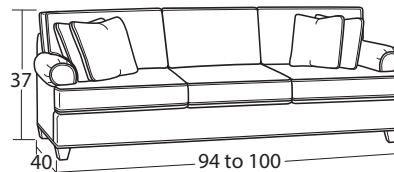

## SOFAS & LOVESEATS

#50 3 Seat Sofa  
80W to 86W x 40D x 37H

#40 Shallow Seat Depth 3 Seat Sofa  
80W to 86W x 37D x 37H

#57 2 Seat Sofa  
80W to 86W x 40D x 37H

#47 Shallow Seat Depth 2 Seat Sofa  
80W to 86W x 37D x 37H

#55 2 Seat Apt Sofa  
71W to 77W x 40D x 37H

#54 100" Extended Sofa  
94W to 100W x 40D x 37H

#56 Conversation Sofa  
106W to 112W x 38D x 37H

#30 Loveseat  
55W to 61W x 40D x 37H

#25 Shallow Seat Depth Loveseat  
55W to 61W x 37D x 37H

#45 Shallow Seat Depth 2 Seat Apt Sofa  
71W to 77W x 37D x 37H

#60 Full Sleeper / #90 Memory Foam Full Sleeper  
72W to 78W x 40D x 37H

#68 Queen Sleeper / #98 Memory Foam Queen Sleeper  
81W to 87W x 40D x 37H