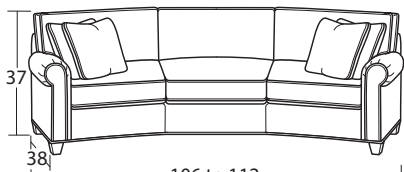

## SOFAS & LOVESEATS

#50 3 Seat Sofa  
80W to 86W x 40D x 37H

#40 Shallow Seat Depth 3 Seat Sofa  
80W to 86W x 37D x 37H

#57 2 Seat Sofa  
80W to 86W x 40D x 37H

#47 Shallow Seat Depth 2 Seat Sofa  
80W to 86W x 37D x 37H

#55 2 Seat Apt Sofa  
71W to 77W x 40D x 37H

#54 100" Extended Sofa  
94W to 100W x 40D x 37H

#56 Conversation Sofa  
106W to 112W x 38D x 37H

#30 Loveseat  
55W to 61W x 40D x 37H

#25 Shallow Seat Depth Loveseat  
55W to 61W x 37D x 37H

#45 Shallow Seat Depth 2 Seat Apt Sofa  
71W to 77W x 37D x 37H

#60 Full Sleeper / #90 Memory Foam Full Sleeper  
72W to 78W x 40D x 37H

#68 Queen Sleeper / #98 Memory Foam Queen Sleeper  
81W to 87W x 40D x 37H