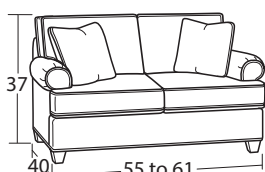

## SOFAS & LOVESEATS

#50 3 Seat Sofa  
80W to 86W x 40D x 37H

#40 Shallow Seat Depth 3 Seat Sofa  
80W to 86W x 37D x 37H

#57 2 Seat Sofa  
80W to 86W x 40D x 37H

#47 Shallow Seat Depth 2 Seat Sofa  
80W to 86W x 37D x 37H

#55 2 Seat Apt Sofa  
71W to 77W x 40D x 37H

#54 100" Extended Sofa  
94W to 100W x 40D x 37H

#56 Conversation Sofa  
106W to 112W x 38D x 37H

#30 Loveseat  
55W to 61W x 40D x 37H

#25 Shallow Seat Depth Loveseat  
55W to 61W x 37D x 37H

#45 Shallow Seat Depth 2 Seat Apt Sofa  
71W to 77W x 37D x 37H

#60 Full Sleeper / #90 Memory Foam Full Sleeper  
72W to 78W x 40D x 37H

#68 Queen Sleeper / #98 Memory Foam Queen Sleeper  
81W to 87W x 40D x 37H