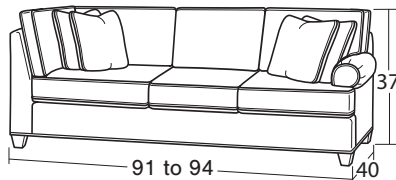

#05 Shallow Seat Depth Chair  
35W to 41W x 37D x 37H

#20 Chair 1/2  
42W to 48W x 40D x 37H

#10SC Swivel Chair  
35W to 41W x 40D x 37H

#05SC Shallow Seat Depth Swivel Chair  
35W to 41W x 37D x 37H

#43 Chaise  
35W to 41W x 63D x 37H

## SECTIONAL PIECES

#13 Armless Chair  
23W x 40D x 37H

#33 Armless Loveseat  
46W x 40D x 37H

#08 RAF Chair  
28W to 31W x 40D x 37H

#09 LAF Chair  
28W to 31W x 40D x 37H

#59 LAF Sofa w/ Return  
91W to 94W x 40D x 37H

#58 RAF Sofa w/ Return  
91W to 94W x 40D x 37H

#32 LAF Loveseat  
51W to 54W x 40D x 37H

#31 RAF Loveseat  
51W to 54W x 40D x 37H

#22 LAF Cuddler  
55W to 56W x 46D x 37H

#21 RAF Cuddler  
55W to 56W x 46D x 37H