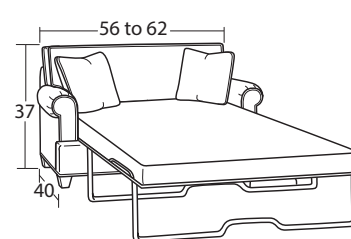

## SOFAS & LOVESEATS

#50 3 Seat Sofa  
80W to 86W x 40D x 37H

#40 Shallow Seat Depth 3 Seat Sofa  
80W to 86W x 37D x 37H

#57 2 Seat Sofa  
80W to 86W x 40D x 37H

#47 Shallow Seat Depth 2 Seat Sofa  
80W to 86W x 37D x 37H

#55 2 Seat Apt Sofa  
71W to 77W x 40D x 37H

#54 100" Extended Sofa  
94W to 100W x 40D x 37H

#56 Conversation Sofa  
106W to 112W x 38D x 37H

#30 Loveseat  
55W to 61W x 40D x 37H

#25 Shallow Seat Depth Loveseat  
55W to 61W x 37D x 37H

#45 Shallow Seat Depth 2 Seat Apt Sofa  
71W to 77W x 37D x 37H

#60 Full Sleeper / #90 Memory Foam Full Sleeper  
72W to 78W x 40D x 37H

#68 Queen Sleeper / #98 Memory Foam Queen Sleeper  
81W to 87W x 40D x 37H