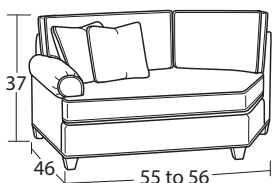

#05 Shallow Seat Depth Chair  
35W to 41W x 37D x 37H

#20 Chair 1/2  
42W to 48W x 40D x 37H

#10SC Swivel Chair  
35W to 41W x 40D x 37H

#05SC Shallow Seat Depth Swivel Chair  
35W to 41W x 37D x 37H

#43 Chaise  
35W to 41W x 63D x 37H

## SECTIONAL PIECES

#13 Armless Chair  
23W x 40D x 37H

#33 Armless Loveseat  
46W x 40D x 37H

#08 RAF Chair  
28W to 31W x 40D x 37H

#09 LAF Chair  
28W to 31W x 40D x 37H

#59 LAF Sofa w/ Return  
91W to 94W x 40D x 37H

#58 RAF Sofa w/ Return  
91W to 94W x 40D x 37H

#32 LAF Loveseat  
51W to 54W x 40D x 37H

#31 RAF Loveseat  
51W to 54W x 40D x 37H

#22 LAF Cuddler  
55W to 56W x 46D x 37H

#21 RAF Cuddler  
55W to 56W x 46D x 37H