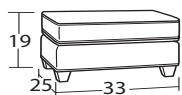

#00 Ottoman
33W x 25D x 19H
*Compatible with #10 Chair
and #20 Chair & 1/2