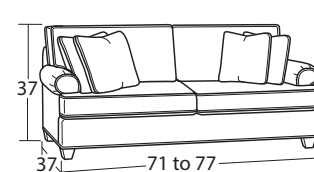

## SOFAS & LOVESEATS

#50 3 Seat Sofa  
80W to 86W x 40D x 37H

#40 Shallow Seat Depth 3 Seat Sofa  
80W to 86W x 37D x 37H

#57 2 Seat Sofa  
80W to 86W x 40D x 37H

#47 Shallow Seat Depth 2 Seat Sofa  
80W to 86W x 37D x 37H

#55 2 Seat Apt Sofa  
71W to 77W x 40D x 37H

#54 100" Extended Sofa  
94W to 100W x 40D x 37H

#56 Conversation Sofa  
106W to 112W x 38D x 37H

#30 Loveseat  
55W to 61W x 40D x 37H

#25 Shallow Seat Depth Loveseat  
55W to 61W x 37D x 37H

#45 Shallow Seat Depth 2 Seat Apt Sofa  
71W to 77W x 37D x 37H

#60 Full Sleeper / #90 Memory Foam Full Sleeper  
72W to 78W x 40D x 37H

#68 Queen Sleeper / #98 Memory Foam Queen Sleeper  
81W to 87W x 40D x 37H