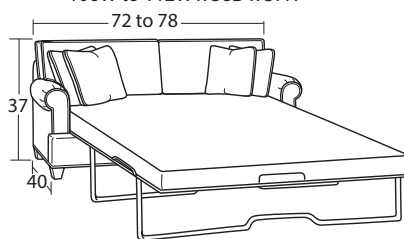

## SOFAS & LOVESEATS

#50 3 Seat Sofa  
80W to 86W x 40D x 37H

#40 Shallow Seat Depth 3 Seat Sofa  
80W to 86W x 37D x 37H

#57 2 Seat Sofa  
80W to 86W x 40D x 37H

#47 Shallow Seat Depth 2 Seat Sofa  
80W to 86W x 37D x 37H

#55 2 Seat Apt Sofa  
71W to 77W x 40D x 37H

#54 100" Extended Sofa  
94W to 100W x 40D x 37H

#56 Conversation Sofa  
106W to 112W x 38D x 37H

#30 Loveseat  
55W to 61W x 40D x 37H

#25 Shallow Seat Depth Loveseat  
55W to 61W x 37D x 37H

#45 Shallow Seat Depth 2 Seat Apt Sofa  
71W to 77W x 37D x 37H

#60 Full Sleeper / #90 Memory Foam Full Sleeper  
72W to 78W x 40D x 37H

#68 Queen Sleeper / #98 Memory Foam Queen Sleeper  
81W to 87W x 40D x 37H