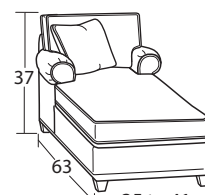

#45 Shallow Seat Depth 2 Seat Apt Sofa  
71W to 77W x 37D x 37H

#60 Full Sleeper / #90 Memory Foam Full Sleeper  
72W to 78W x 40D x 37H

#68 Queen Sleeper / #98 Memory Foam Queen Sleeper  
81W to 87W x 40D x 37H

## CHAIRS & OTTOMANS

#00 Ottoman  
33W x 25D x 19H  
\*Compatible with #10 Chair  
and #20 Chair & 1/2

#00C Conversation Ottoman  
48W x 30D x 18H

#00S Storage Ottoman  
49W x 32D x 20H

#10 Chair  
35W to 41W x 40D x 37H

#05 Shallow Seat Depth Chair  
35W to 41W x 37D x 37H

#20 Chair 1/2  
42W to 48W x 40D x 37H

#10SC Swivel Chair  
35W to 41W x 40D x 37H

#05SC Shallow Seat Depth Swivel Chair  
35W to 41W x 37D x 37H

#43 Chaise  
35W to 41W x 63D x 37H