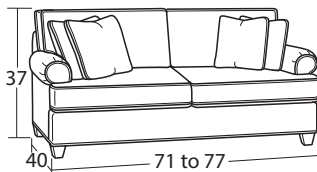

## SOFAS & LOVESEATS

#50 3 Seat Sofa  
80W to 86W x 40D x 37H

#40 Shallow Seat Depth 3 Seat Sofa  
80W to 86W x 37D x 37H

#57 2 Seat Sofa  
80W to 86W x 40D x 37H

#47 Shallow Seat Depth 2 Seat Sofa  
80W to 86W x 37D x 37H

#55 2 Seat Apt Sofa  
71W to 77W x 40D x 37H

#54 100" Extended Sofa  
94W to 100W x 40D x 37H

#56 Conversation Sofa  
106W to 112W x 38D x 37H

#30 Loveseat  
55W to 61W x 40D x 37H

#25 Shallow Seat Depth Loveseat  
55W to 61W x 37D x 37H

#45 Shallow Seat Depth 2 Seat Apt Sofa  
71W to 77W x 37D x 37H

#60 Full Sleeper / #90 Memory Foam Full Sleeper  
72W to 78W x 40D x 37H

#68 Queen Sleeper / #98 Memory Foam Queen Sleeper  
81W to 87W x 40D x 37H