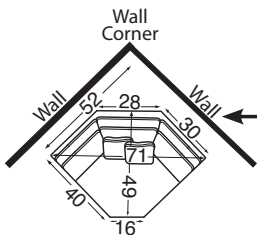

#14 Pie Wedge
71W x 49D x 37H