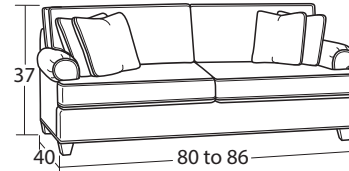

## SOFAS & LOVESEATS

#50 3 Seat Sofa  
80W to 86W x 40D x 37H

#40 Shallow Seat Depth 3 Seat Sofa  
80W to 86W x 37D x 37H

#57 2 Seat Sofa  
80W to 86W x 40D x 37H

#47 Shallow Seat Depth 2 Seat Sofa  
80W to 86W x 37D x 37H

#55 2 Seat Apt Sofa  
71W to 77W x 40D x 37H

#54 100" Extended Sofa  
94W to 100W x 40D x 37H

#56 Conversation Sofa  
106W to 112W x 38D x 37H

#30 Loveseat  
55W to 61W x 40D x 37H

#25 Shallow Seat Depth Loveseat  
55W to 61W x 37D x 37H

#45 Shallow Seat Depth 2 Seat Apt Sofa  
71W to 77W x 37D x 37H

#60 Full Sleeper / #90 Memory Foam Full Sleeper  
72W to 78W x 40D x 37H

#68 Queen Sleeper / #98 Memory Foam Queen Sleeper  
81W to 87W x 40D x 37H