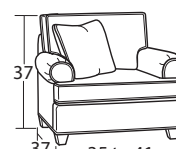

## CHAIRS & OTTOMANS

#00 Ottoman  
33W x 25D x 19H  
\*Compatible with #10 Chair  
and #20 Chair & 1/2

#00C Conversation Ottoman  
48W x 30D x 18H

#00S Storage Ottoman  
49W x 32D x 20H

#10 Chair  
35W to 41W x 40D x 37H

#05 Shallow Seat Depth Chair  
35W to 41W x 37D x 37H

#20 Chair 1/2  
42W to 48W x 40D x 37H

#10SC Swivel Chair  
35W to 41W x 40D x 37H

#05SC Shallow Seat Depth Swivel Chair  
35W to 41W x 37D x 37H

#43 Chaise  
35W to 41W x 63D x 37H