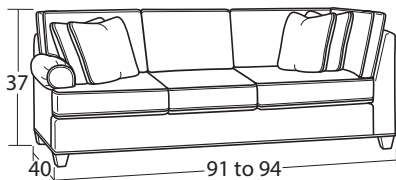

#05 Shallow Seat Depth Chair  
35W to 41W x 37D x 37H

#20 Chair 1/2  
42W to 48W x 40D x 37H

#10SC Swivel Chair  
35W to 41W x 40D x 37H

#05SC Shallow Seat Depth Swivel Chair  
35W to 41W x 37D x 37H

#43 Chaise  
35W to 41W x 63D x 37H

## SECTIONAL PIECES

#13 Armless Chair  
23W x 40D x 37H

#33 Armless Loveseat  
46W x 40D x 37H

#08 RAF Chair  
28W to 31W x 40D x 37H

#09 LAF Chair  
28W to 31W x 40D x 37H

#59 LAF Sofa w/ Return  
91W to 94W x 40D x 37H

#58 RAF Sofa w/ Return  
91W to 94W x 40D x 37H

#32 LAF Loveseat  
51W to 54W x 40D x 37H

#31 RAF Loveseat  
51W to 54W x 40D x 37H

#22 LAF Cuddler  
55W to 56W x 46D x 37H

#21 RAF Cuddler  
55W to 56W x 46D x 37H