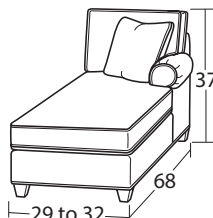

## SECTIONAL PIECES

#13 Armless Chair  
23W x 40D x 37H

#33 Armless Loveseat  
46W x 40D x 37H

#08 RAF Chair  
28W to 31W x 40D x 37H

#09 LAF Chair  
28W to 31W x 40D x 37H

#59 LAF Sofa w/ Return  
91W to 94W x 40D x 37H

#58 RAF Sofa w/ Return  
91W to 94W x 40D x 37H

#32 LAF Loveseat  
51W to 54W x 40D x 37H

#31 RAF Loveseat  
51W to 54W x 40D x 37H

#22 LAF Cuddler  
55W to 56W x 46D x 37H

#21 RAF Cuddler  
55W to 56W x 46D x 37H

#52 LAF Sofa  
74W to 77W x 40D x 37H

#51 RAF Sofa  
74W to 77W x 40D x 37H

#14 Pie Wedge  
71W x 49D x 37H

#14 Pie Wedge  
71W x 49D x 37H

#34 Corner Wedge  
40W x 40D x 37H

#41 RAF Chaise  
29W to 32W x 68D x 37H

#42 LAF Chaise  
29W to 32W x 68D x 37H

#52-68 LAF Queen Sleeper / #52-98 LAF Queen Memory Foam Sleeper  
77 to 80W x 40D x 37H

#51-68 RAF Queen Sleeper / #51-98 RAF Queen Memory Foam Sleeper  
77 to 80W x 40D x 37H