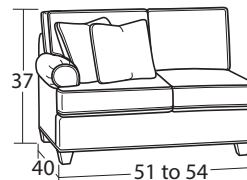

#05 Shallow Seat Depth Chair  
35W to 41W x 37D x 37H

#20 Chair 1/2  
42W to 48W x 40D x 37H

#10SC Swivel Chair  
35W to 41W x 40D x 37H

#05SC Shallow Seat Depth Swivel Chair  
35W to 41W x 37D x 37H

#43 Chaise  
35W to 41W x 63D x 37H

## SECTIONAL PIECES

#13 Armless Chair  
23W x 40D x 37H

#33 Armless Loveseat  
46W x 40D x 37H

#08 RAF Chair  
28W to 31W x 40D x 37H

#09 LAF Chair  
28W to 31W x 40D x 37H

#59 LAF Sofa w/ Return  
91W to 94W x 40D x 37H

#58 RAF Sofa w/ Return  
91W to 94W x 40D x 37H

#32 LAF Loveseat  
51W to 54W x 40D x 37H

#31 RAF Loveseat  
51W to 54W x 40D x 37H

#22 LAF Cuddler  
55W to 56W x 46D x 37H

#21 RAF Cuddler  
55W to 56W x 46D x 37H