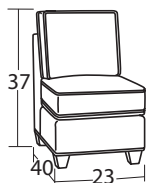

## CHAIRS & OTTOMANS

#00 Ottoman  
33W x 25D x 19H  
\*Compatible with #10 Chair  
and #20 Chair & 1/2

#00C Conversation Ottoman  
48W x 30D x 18H

#00S Storage Ottoman  
49W x 32D x 20H

#10 Chair  
35W to 41W x 40D x 37H

#05 Shallow Seat Depth Chair  
35W to 41W x 37D x 37H

#20 Chair 1/2  
42W to 48W x 40D x 37H

#10SC Swivel Chair  
35W to 41W x 40D x 37H

#05SC Shallow Seat Depth Swivel Chair  
35W to 41W x 37D x 37H

#43 Chaise  
35W to 41W x 63D x 37H

## SECTIONAL PIECES

#13 Armless Chair  
23W x 40D x 37H

#33 Armless Loveseat  
46W x 40D x 37H

#08 RAF Chair  
28W to 31W x 40D x 37H

#09 LAF Chair  
28W to 31W x 40D x 37H

#59 LAF Sofa w/ Return  
91W to 94W x 40D x 37H