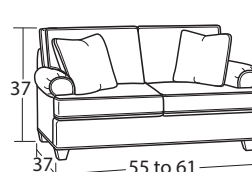

## SOFAS & LOVESEATS

#50 3 Seat Sofa  
80W to 86W x 40D x 37H

#40 Shallow Seat Depth 3 Seat Sofa  
80W to 86W x 37D x 37H

#57 2 Seat Sofa  
80W to 86W x 40D x 37H

#47 Shallow Seat Depth 2 Seat Sofa  
80W to 86W x 37D x 37H

#55 2 Seat Apt Sofa  
71W to 77W x 40D x 37H

#54 100" Extended Sofa  
94W to 100W x 40D x 37H

#56 Conversation Sofa  
106W to 112W x 38D x 37H

#30 Loveseat  
55W to 61W x 40D x 37H

#25 Shallow Seat Depth Loveseat  
55W to 61W x 37D x 37H

#45 Shallow Seat Depth 2 Seat Apt Sofa  
71W to 77W x 37D x 37H

#60 Full Sleeper / #90 Memory Foam Full Sleeper  
72W to 78W x 40D x 37H

#68 Queen Sleeper / #98 Memory Foam Queen Sleeper  
81W to 87W x 40D x 37H