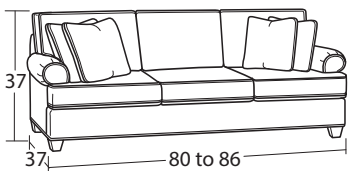

## SOFAS & LOVESEATS

#50 3 Seat Sofa  
80W to 86W x 40D x 37H

#40 Shallow Seat Depth 3 Seat Sofa  
80W to 86W x 37D x 37H

#57 2 Seat Sofa  
80W to 86W x 40D x 37H

#47 Shallow Seat Depth 2 Seat Sofa  
80W to 86W x 37D x 37H

#55 2 Seat Apt Sofa  
71W to 77W x 40D x 37H

#54 100" Extended Sofa  
94W to 100W x 40D x 37H

#56 Conversation Sofa  
106W to 112W x 38D x 37H

#30 Loveseat  
55W to 61W x 40D x 37H

#25 Shallow Seat Depth Loveseat  
55W to 61W x 37D x 37H

#45 Shallow Seat Depth 2 Seat Apt Sofa  
71W to 77W x 37D x 37H

#60 Full Sleeper / #90 Memory Foam Full Sleeper  
72W to 78W x 40D x 37H

#68 Queen Sleeper / #98 Memory Foam Queen Sleeper  
81W to 87W x 40D x 37H

## SECTIONAL PIECES

#13 Armless Chair  
23W x 40D x 37H

#33 Armless Loveseat  
46W x 40D x 37H

#08 RAF Chair  
28W to 31W x 40D x 37H

#09 LAF Chair  
28W to 31W x 40D x 37H

#59 LAF Sofa w/ Return  
91W to 94W x 40D x 37H