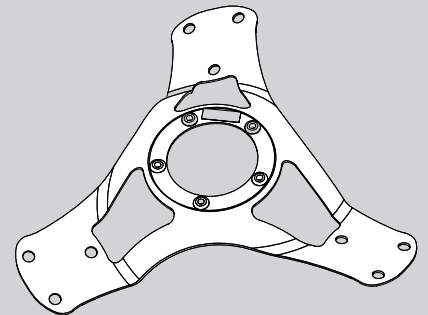

Hardware

(Drawn to Scale)

x 2

3" Wood Screw

x 2

Flat Washer

x 2

Canopy Screw

x 3

Screw,
Machine, 6-32

x 3

Screw, Switch
Housing Assembly

x 2

Screw, Switch
Housing Cap

x 2

Screw, Switch Housing
Cap (optional)

Fan Parts

(Not Drawn to Scale)

Hanger
Bracket
Assembly

Blade
Assembly

Switch
Housing
Assembly

PARTS GUIDE

CASABLANCA[®]
FAN COMPANY

Using this Parts Guide, make sure all parts are included in the box.

If parts are missing, **DO NOT RETURN**

THIS ITEM TO THE STORE, call 888-227-2178 for assistance.

THIS PARTS GUIDE IS FOR REFERENCE ONLY.

REFER TO THE INSTALLATION MANUAL FOR FULL ASSEMBLY INSTRUCTIONS.

Parts List	Model #	59498	59499
	Asm. Dwg. #	K3836-01	K3836-02
	Finish	Aged Steel	Industrial Rust
Item Name	Qty.	Part #	Part #
Hanging System Kit	1	K0319-01	K0319-01
Ceiling Bracket			
Canopy			
Canopy Screw			
Wood Screw			
Wire Connector			
Flat Washer			
Mounting Isolator			
Hanger Ball / Downrod Assembly	1	K0071-11	K0071-11
Switch Housing Assembly	1	K0058-01	K0058-01
Cap, Switch Housing	1	K0188-01	K0188-01
Cap, Switch Housing (optional)	1	K0182-03	K0182-03
Wire Harness Assembly	1	K0165-05	K0165-05
Blade Iron Set	1	K0301-01	K0301-01
Blade Set	1	K3835-03-289	K3835-03-270
Decorative Ring	1	K0343-01	K0343-01
Hardware Kit	1	K3836-00-860	K3836-00-861
Screw, Blade Iron Armature			
Screw, Decorative			
Nut, Barrel			
Setscrew			
Screw, Machine, 6-32			
Screw, Switch Housing Assembly			
Screw, Switch Housing Cap			
Screw, Switch Housing Cap (optional)			
Balancing Kit	1	K0118-01	K0118-01
Allen Wrench	1	64801-01	64801-01
Fandangle with Pull Chain	1	K0185-03	K0185-03