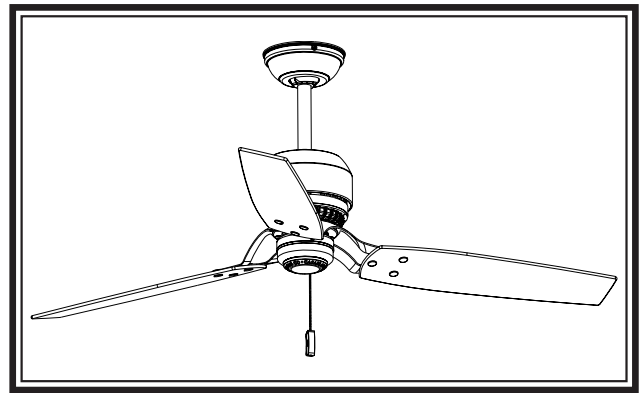

Hardware

(Drawn to Scale)

x 2

3" Wood Screw

x 2

Flat Washer

x 2

Canopy Screw

x 3

Screw,
Machine, 6-32

x 3

Screw, Switch
Housing Assembly

x 2

Screw, Switch
Housing Cap

x 2

Screw, Switch Housing
Cap (optional)

Fan Parts

(Not Drawn to Scale)

Hanger
Bracket
Assembly

Blade
Assembly

Switch
Housing
Assembly

PARTS GUIDE

CASABLANCA[®]
FAN COMPANY

Using this Parts Guide, make sure all parts are included in the box.

If parts are missing, **DO NOT RETURN**

THIS ITEM TO THE STORE, call 888-227-2178 for assistance.

THIS PARTS GUIDE IS FOR REFERENCE ONLY.

REFER TO THE INSTALLATION MANUAL FOR FULL ASSEMBLY INSTRUCTIONS.

Parts List	Model #	59498	59499
	Asm. Dwg. #	K3836-01	K3836-02
	Finish	Aged Steel	Industrial Rust
Item Name	Qty.	Part #	Part #
Hanging System Kit	1	K0319-01	K0319-01
Ceiling Bracket			
Canopy			
Canopy Screw			
Wood Screw			
Wire Connector			
Flat Washer			
Mounting Isolator			
Hanger Ball / Downrod Assembly	1	K0071-11	K0071-11
Switch Housing Assembly	1	K0058-01	K0058-01
Cap, Switch Housing	1	K0188-01	K0188-01
Cap, Switch Housing (optional)	1	K0182-03	K0182-03
Wire Harness Assembly	1	K0165-05	K0165-05
Blade Iron Set	1	K0301-01	K0301-01
Blade Set	1	K3835-03-289	K3835-03-270
Decorative Ring	1	K0343-01	K0343-01
Hardware Kit	1	K3836-00-860	K3836-00-861
Screw, Blade Iron Armature			
Screw, Decorative			
Nut, Barrel			
Setscrew			
Screw, Machine, 6-32			
Screw, Switch Housing Assembly			
Screw, Switch Housing Cap			
Screw, Switch Housing Cap (optional)			
Balancing Kit	1	K0118-01	K0118-01
Allen Wrench	1	64801-01	64801-01
Fandangle with Pull Chain	1	K0185-03	K0185-03