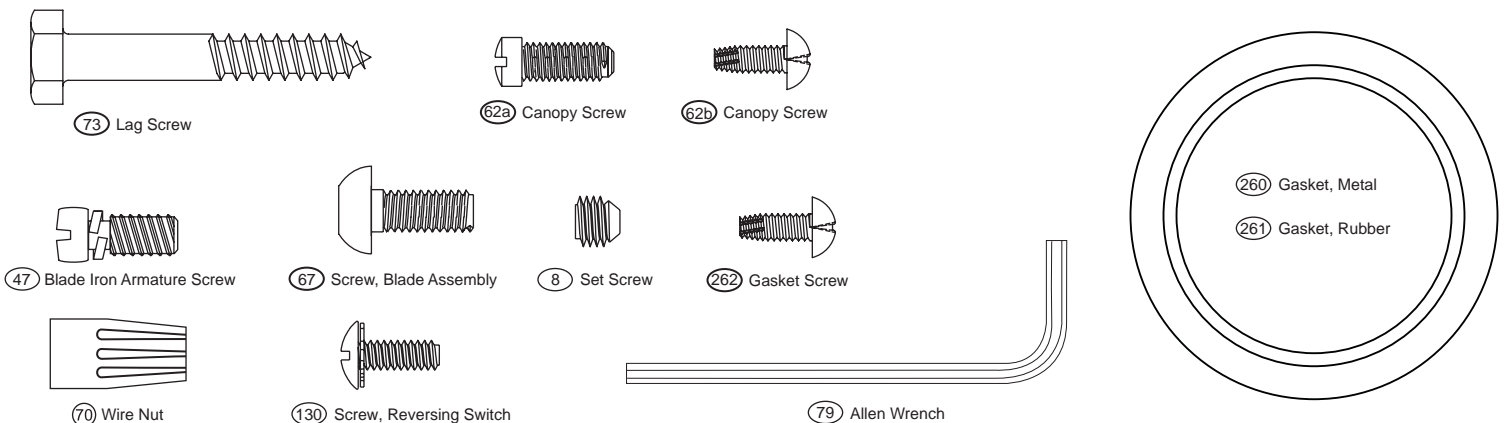

For additional information on:

Hunter Products • Trouble Shooting
 Dealer Location • Service Center Locator
 Call 1-800-448-6837
www.hunterfan.com

Hardware (Drawn to Scale)

Parts List		Model #	18865
		Asm. Dwg. #	97375-01
		Finish	Midas Black
Item #	Item Name	Qty	Part #
3a	Canopy, Bottom	1	83259-01-548
3b	Canopy, Top	1	87762-01-548
	* Sacked Parts	1	63926-01-000
11	Adaptor	1	-----
47	Screw, Blade Iron Armature	5	-----
50	Hanger Bracket	1	-----
51	Bushing	1	-----
67	Screw, Blade Assembly	7	-----
73	Lag Screw	2	-----
78	Pull Chain	1	-----
79	Allen Wrench	1	-----
258	U - Bracket	1	-----
8	Set Screw	2	03111-01-232
30	Switch Housing, Upper	1	83261-01-548
31	Switch Housing, Lower	1	83260-01-548
44	Blade Iron Set	1	97346-02-548
46	Blade Set	1	75885-64-000
62a	Top Canopy Screw	1	65134-01-000
62b	Bottom Canopy Screw	1	03055-05-247
70	Wire Nut	4	05172-01-000
75	Balancing Kit	1	07570-01-000
74	Light Kit Adapter	1	83262-01-548
76	Pull Chain Pendant	1	74393-08-247
128	Hanger Pipe, 12"	1	73523-06-548
128a	Hanger Pipe, 2.75"	1	63684-11-000
130	Screw, Reversing Switch	2	03492-01-247
134	Sleeve	1	74350-11-548
260	Gasket, Metal	1	64407-01-119
261	Gasket, Rubber	1	64408-01-000
262	Gasket Screw	1	74506-45-247