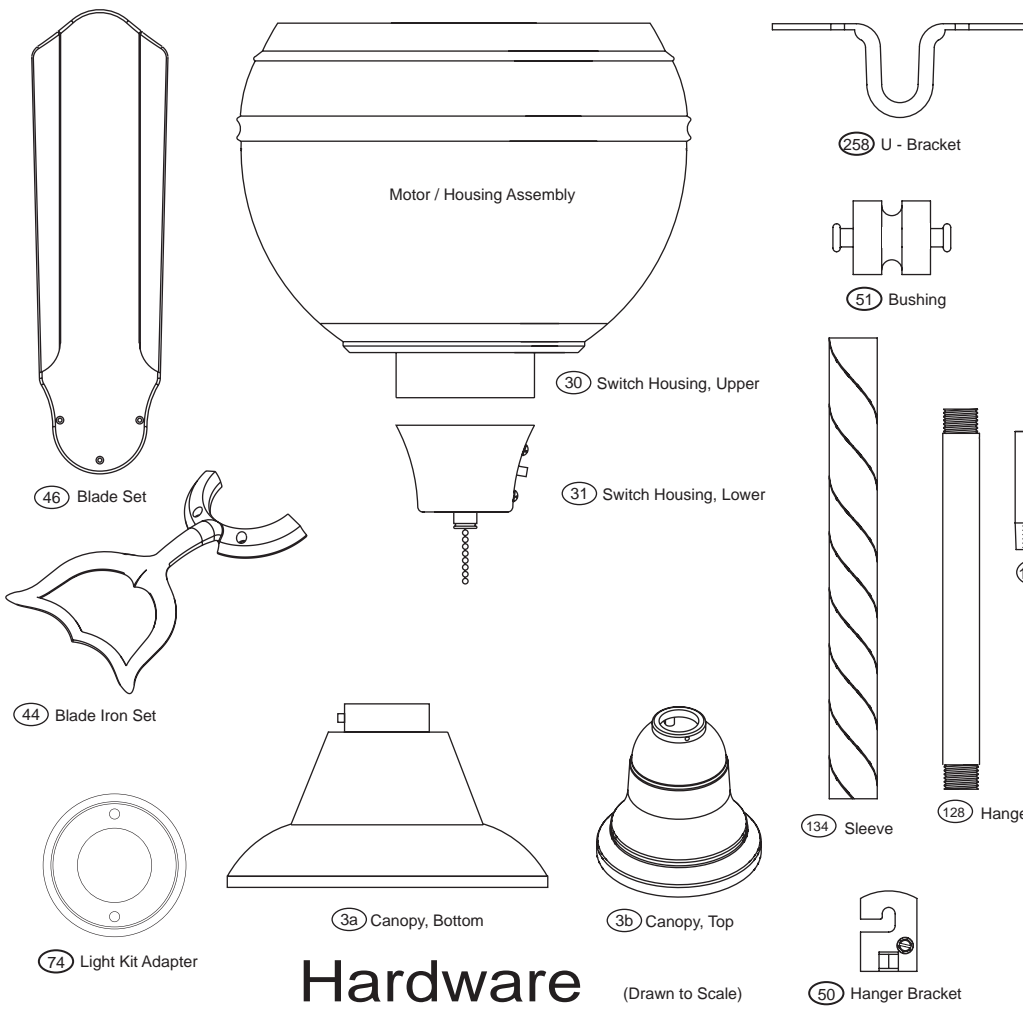

Fan Parts (Not Drawn to Scale)