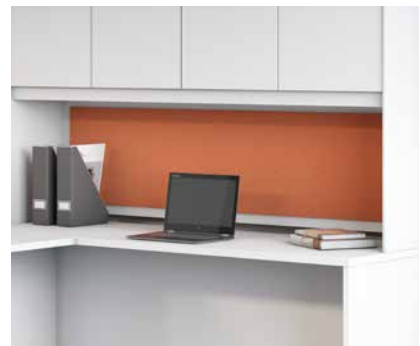

Height Adjustable

* Item NOT on GSA Contract

Reception

Tackboards

Use these codes where YY is indicated in tackboard