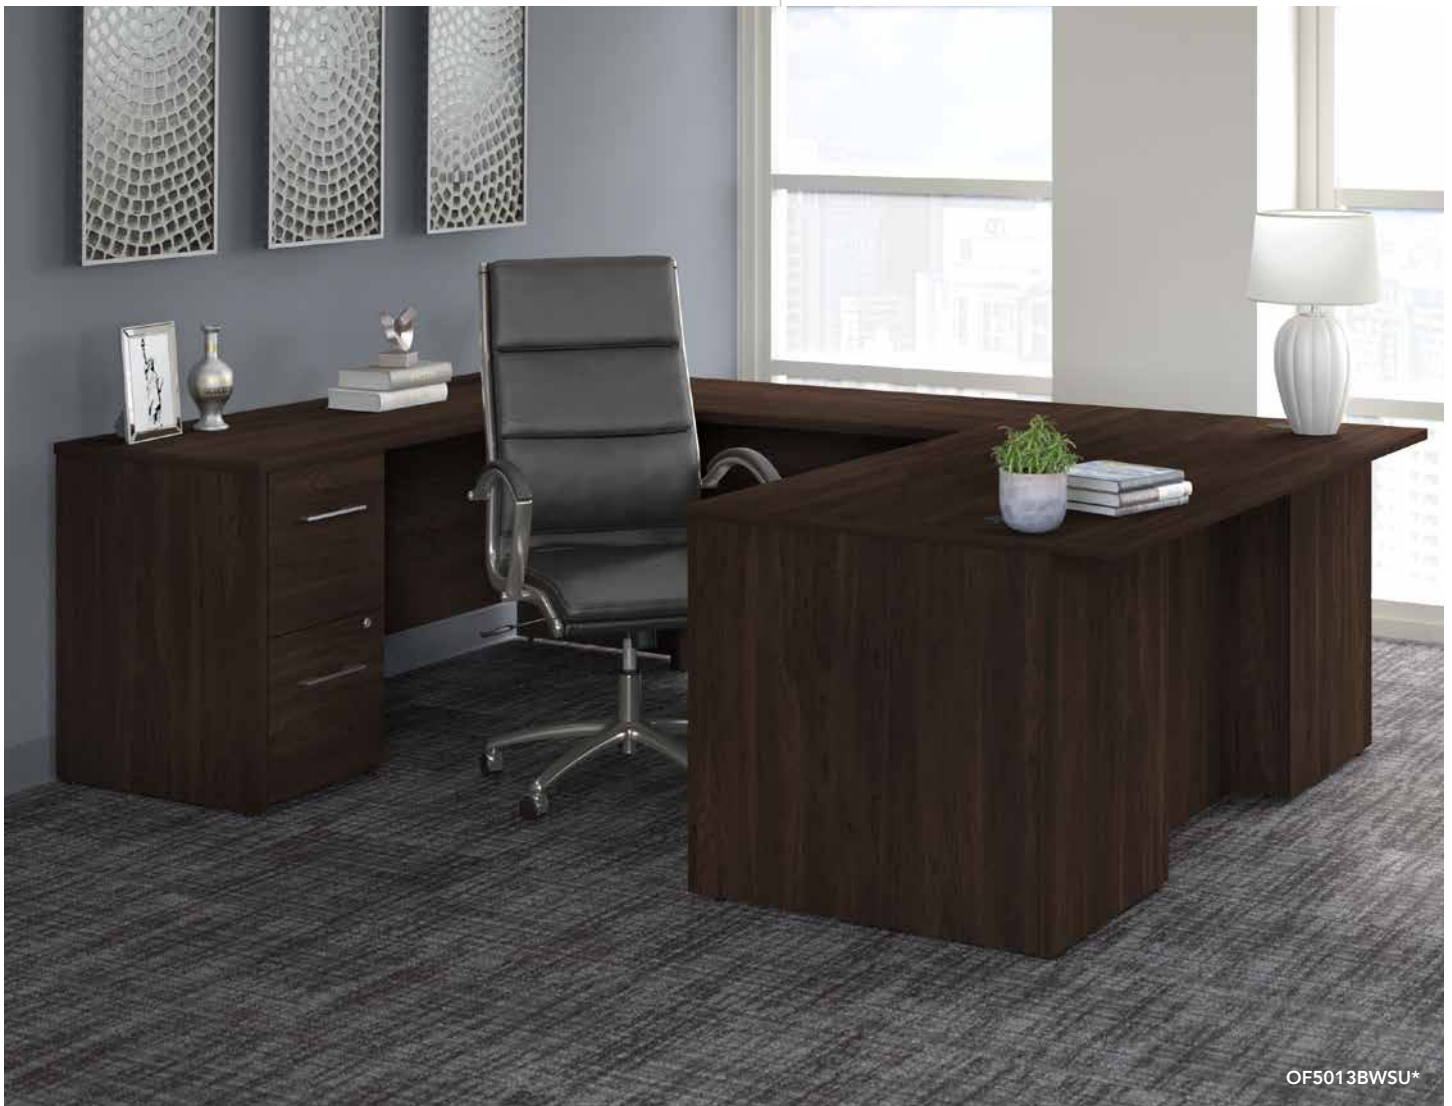

OF5013BWSU*