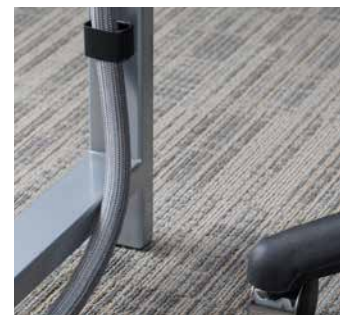

## Wire Management Set

Shown in Gray Finish

AC99833BK (Black) AC99833GR (Gray)  
List Price – \$103.00

**Set includes: 10 foot Cable Sleeve, 25 Cable Ties and 6 Cable Clips**

- Complete wire management solution for a small business or home office
- Flexible Cable Sleeve bends around tight turns as needed with lightweight, 10 mil PET braided construction
- Lateral split in Sleeve opens to easily add or remove cables and closes without assistance from a tie or clip
- 3/4 inch diameter Sleeve with 25% overlap to ensure your cables remain concealed
- Reusable hook and loop Cable Ties are pre-sized and portable
- Ties wrap onto themselves for a secure, strong and orderly cable management solution
- Cable Clips include an adhesive backing to attach to your workstation
- Clips help you route cords to outlets without the cluttered mess