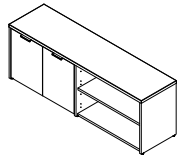

49W Hutch for 60W Work Surface
JTH149XX \$388.00

61W Hutch for 72W Work Surface
JTH161XX \$441.00

Right Side Panel
JTL108XX \$95.00

6 Cube Bookcase
JTB130XX \$371.00

5 Shelf Bookcase
JTB136XX \$476.00

Low Storage Return
JTS160XX \$441.00