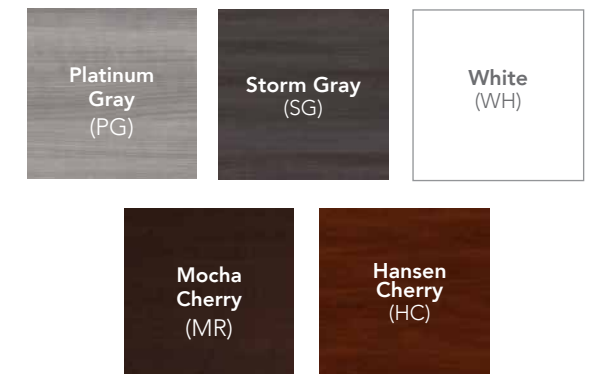

Hansen Cherry

Full collections include multiple size and finish options along with additional furnishings to complete your workspace. Call a representative today.

STUDIO C

Modern Hickory

Proven quality. Popular designs.
Studio C updates our best-selling products with a contemporary feel that works for you and your office.