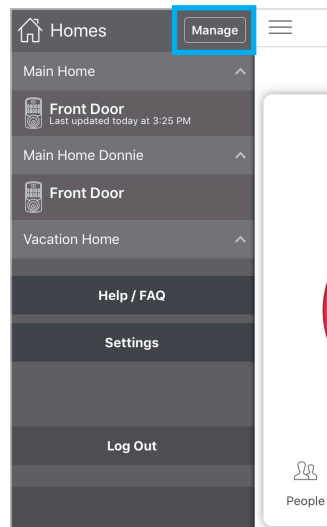

- 1 Tap  in the upper left corner.

- 2 Tap "Manage."

- 3 Tap "Delete Home."

Note: All locks in the Home must first be deleted before the Home can be deleted.