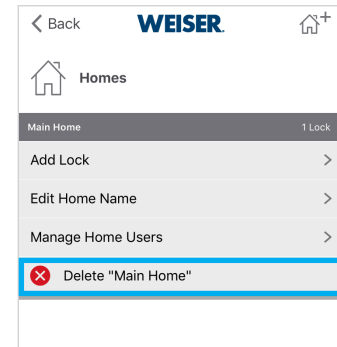

- 1 Tap  in the upper left corner.

- 2 Tap "Manage."

- 3 Tap "Delete Home."

Note: All locks in the Home must first be deleted before the Home can be deleted.