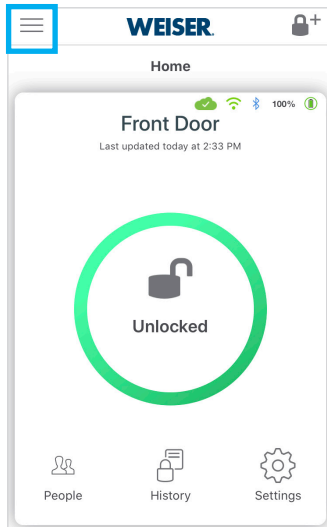

- 1 Tap  in the upper left corner.

- 2 Tap "Manage."

- 3 Tap "Delete Home."

Note: All locks in the Home must first be deleted before the Home can be deleted.