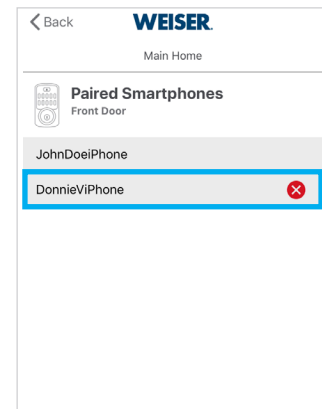

- 1 Go to the main app screen, then tap on  in the bottom right corner.

- 2 Tap on "Paired Smartphones."

- 3 Tap the smartphone you would like to delete.

This smartphone will no longer be able to control this lock.

Note: The owner's smartphone cannot be deleted.