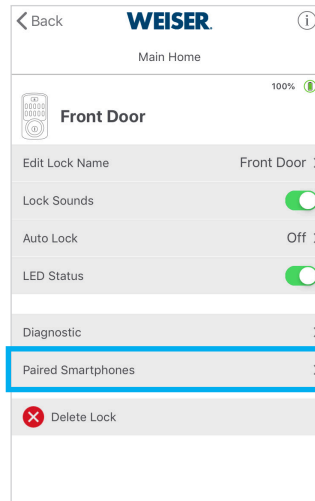

- 1 Go to the main app screen, then tap on  in the bottom right corner.

- 2 Tap on "Paired Smartphones."

- 3 Tap the smartphone you would like to delete.

This smartphone will no longer be able to control this lock.

Note: The owner's smartphone cannot be deleted.