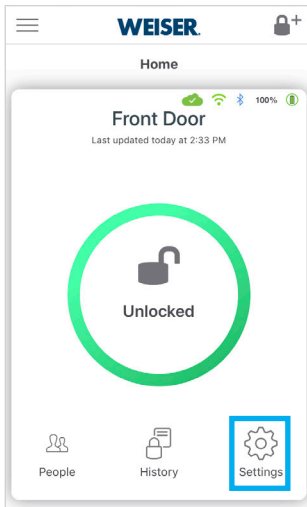

- 1 Go to the main app screen, then tap on  in the bottom right corner.

- 2 Tap on "Paired Smartphones."

- 3 Tap the smartphone you would like to delete.

This smartphone will no longer be able to control this lock.

Note: The owner's smartphone cannot be deleted.