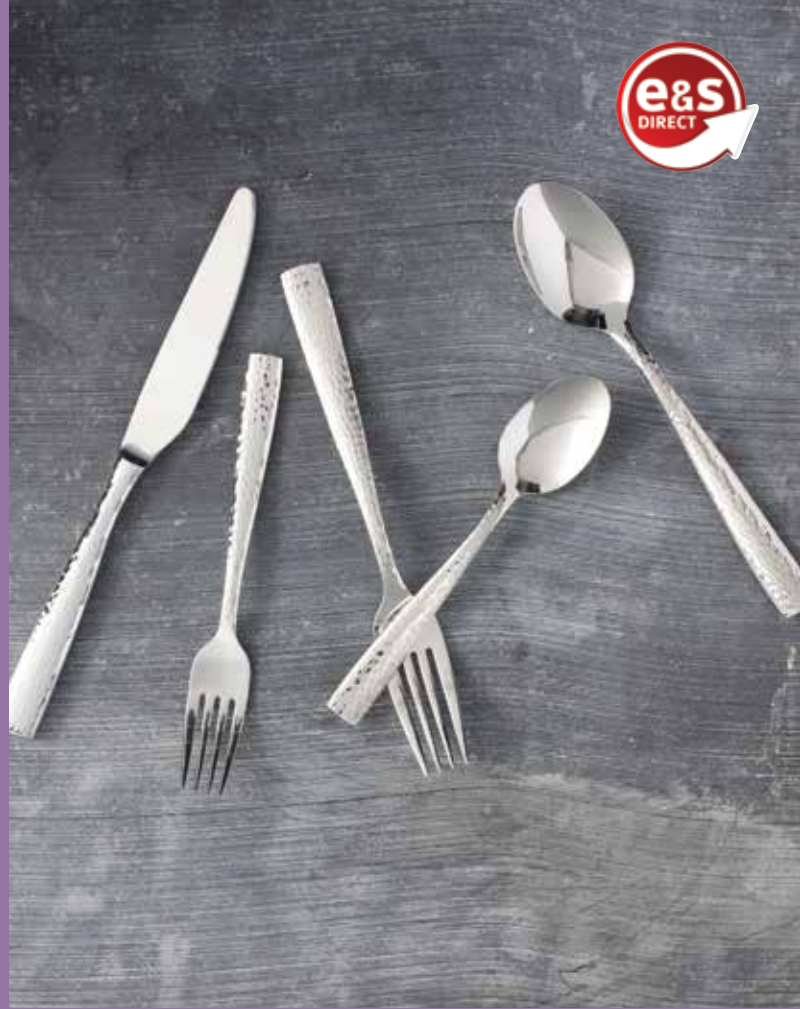

- 18/10 stainless steel
- Casual dining
- Mirror finish

6054770	Teaspoon
6054728	Dessert Spoon
6054771	Soup Spoon
6054729	Dinner Knife
6054790	Dinner Fork
6054791	Salad/Dessert Fork

Folio Alison

The beautiful mirrored hammered pattern of Alison is whimsical and bold all at once. Casepack is 1 dozen.

- 18/10 stainless steel
- Casual dining
- Mirror finish

6054764	Teaspoon
6054766	Dessert Spoon
6054765	Soup Spoon
6054767	Dinner Knife
6054768	Dinner Fork
6054769	Salad/Dessert Fork

Varick Fulton Vintage Rose Gold