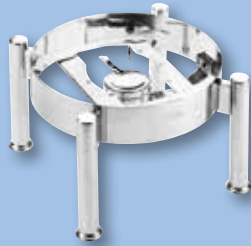

Square Induction Chafer
w/Glass Lid and S/S Insert
14.75" x 18.88" x 6.75"
6054594 1 cs

Square Stackable Stand
w/Fuel Holder
15" x 18.88" x 9"
6054584 1 cs

Square S/S Insert
12.75" x 13.78" x 3.5"
6054592 1 cs

Square Porcelain Insert
12.75" x 13.78" x 2.5"
6054590 1 cs

Round Induction Chafer
w/Glass Lid and S/S Insert
14.75" x 18.88" x 6.75"
6054593 1 cs

Round Stackable Stand
w/Fuel Holder
13.38" x 14.75" x 9"
6054583 1 cs