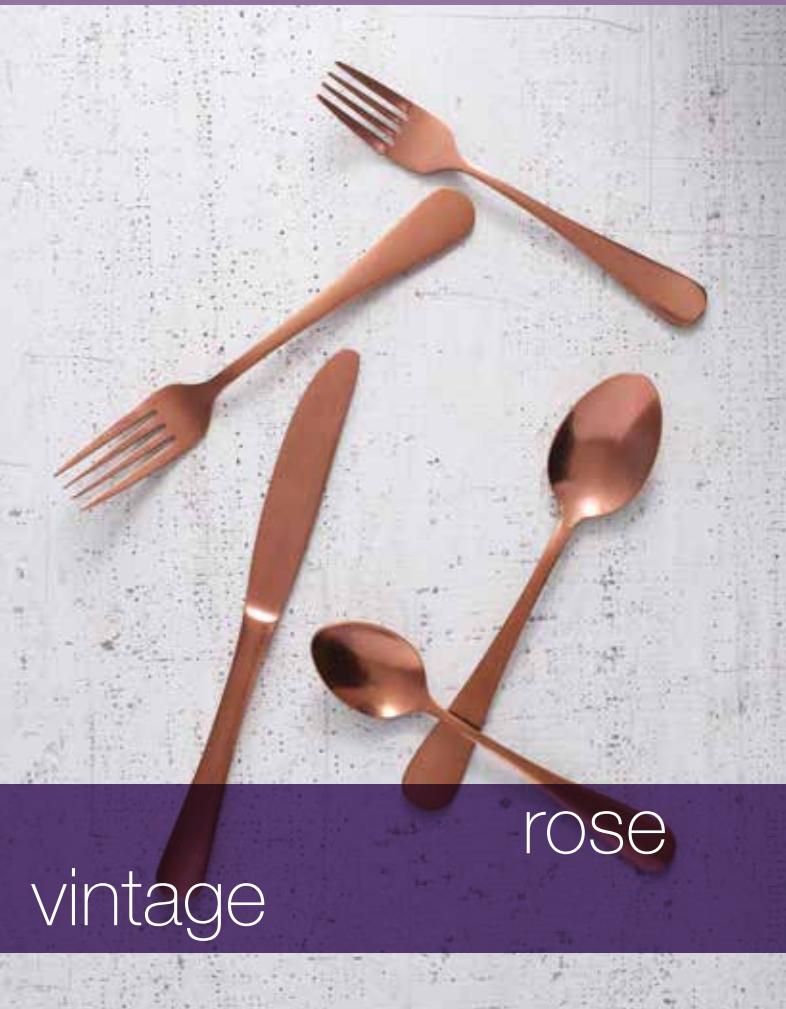

- 18/10 stainless steel
- Casual dining
- Mirror finish

6054770	Teaspoon
6054728	Dessert Spoon
6054771	Soup Spoon
6054729	Dinner Knife
6054790	Dinner Fork
6054791	Salad/Dessert Fork

Folio Alison

The beautiful mirrored hammered pattern of Alison is whimsical and bold all at once. Casepack is 1 dozen.

- 18/10 stainless steel
- Casual dining
- Mirror finish

6054764	Teaspoon
6054766	Dessert Spoon
6054765	Soup Spoon
6054767	Dinner Knife
6054768	Dinner Fork
6054769	Salad/Dessert Fork

Varick Fulton Vintage Rose Gold