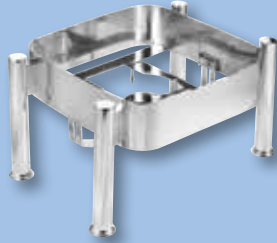

Square Induction Chafer
w/Glass Lid and S/S Insert
14.75" x 18.88" x 6.75"
6054594 1 cs

Square Stackable Stand
w/Fuel Holder
15" x 18.88" x 9"
6054584 1 cs

Square S/S Insert
12.75" x 13.78" x 3.5"
6054592 1 cs