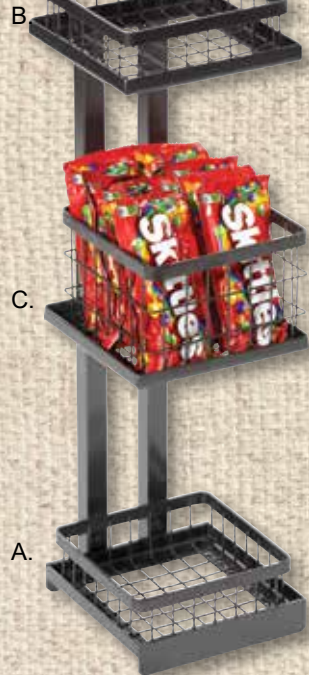

Deep Rectangular Platter,  
Sea, 10.63" x 4.75"  
6056347 2 ea/cs

Deep Rectangular Platter,  
Sea, 14.25" x 6.25"  
6056348 2 ea/cs

Coupe Plate, Sea, 11"  
6056342 6 ea/cs

Round Dish, Sea, 3.5"  
6056380 1 dz/cs

Square Walnut Stand,  
Short, 7.13"  
6056344 1 ea/cs

Square Walnut Stand,  
Medium, 7.13"  
6056345 1 ea/cs

Square Walnut  
Wooden Insert  
6056381 2 ea/cs

- A. 6055865 3-Tier Stand, 6.5" Square, 20.5" Tall
- B. 6055867 Wire Basket, 6" Square, 2" Tall
- C. 6055869 Wire Basket, 6" Square, 4" Tall