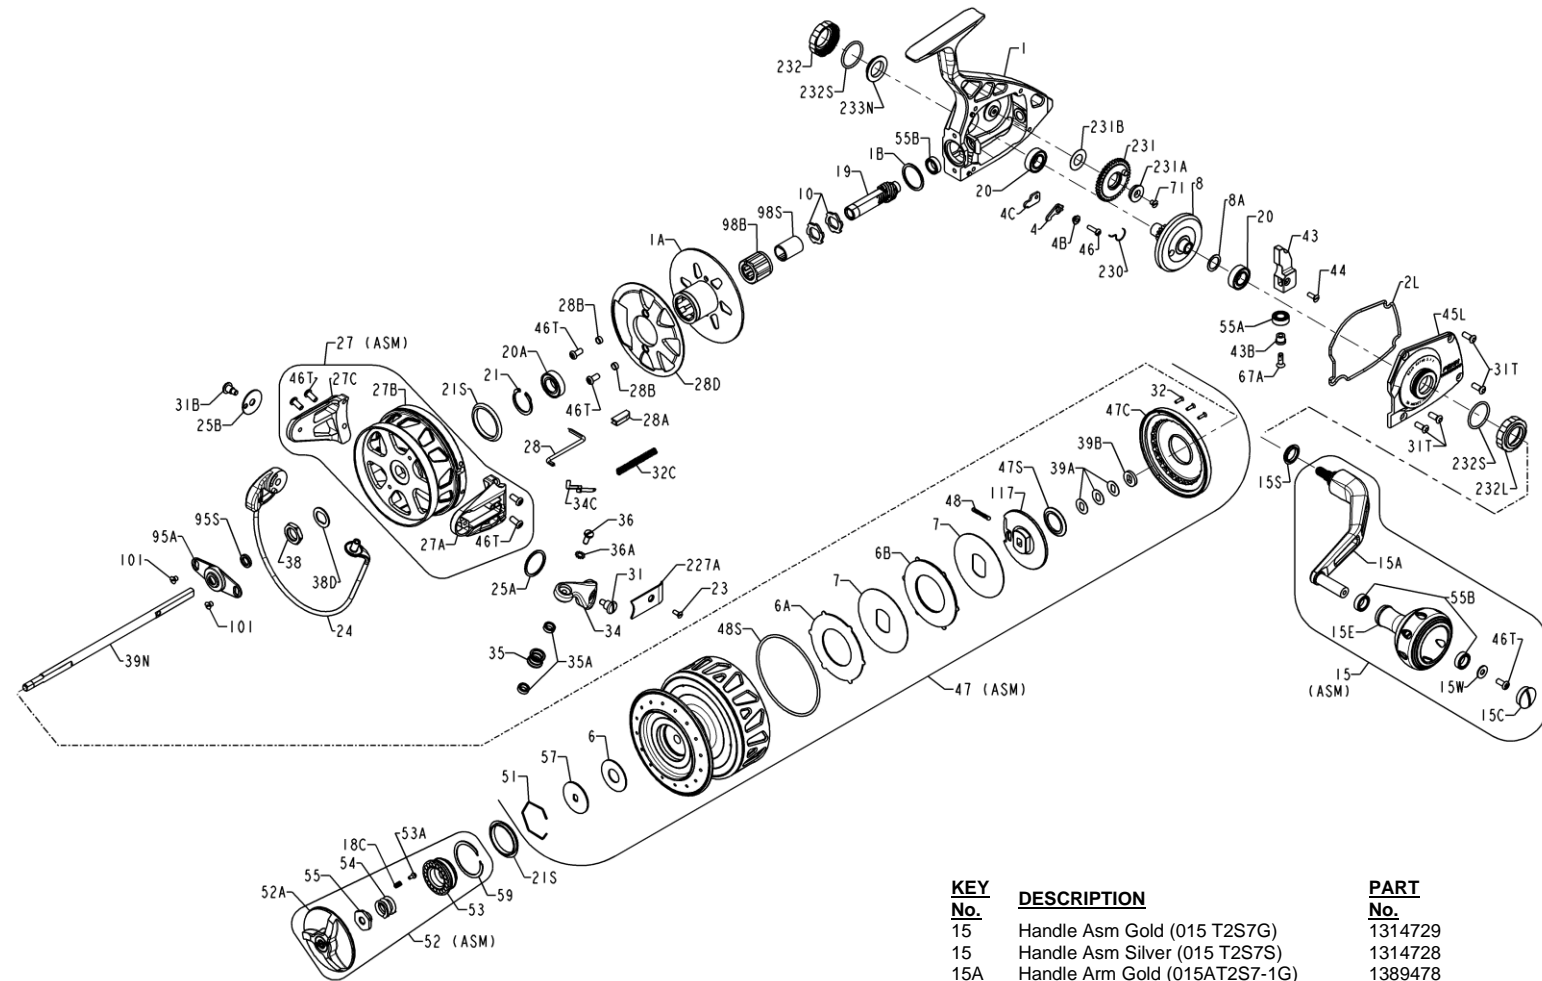

TRQII9500-G (Gold) 1339437 & TRQII9500-S (Silver) 1403981

KEY No.	DESCRIPTION	PART No.
1	Housing Asm- Gold (001 T2S7G)	1347119
1	Housing Asm- Silver (001 T2S7S)	1347068
1A	Clutch Housing Gold (001AT2S9G)	1314805
1A	Clutch Housing Silver (001AT2S9S)	1314804
1B	Rubber Flat Washer (001BT2S7-1)	1435254
2L	Side Plate Seal (002LT2S7)	1314721
4	Dog (004 T2S7)	1314722
4B	Dog Bushing (004BT2S7)	1314723
4C	Dog Plate (004CT2S7)	1314724
6	Washer- Drag (006 309)	1180917
6A	Drag Washer Asm 1 Sided (006 T2S7-1)	1415388
6B	Drag Washer Asm 2 Sided (006 T2S7-2)	1415389
7	Keyed Drag Washer (007 TS7) (2 req)	1192588
8	Gear Assembly (008 T2S9)	1314806
8A	Shim 002" (008ATS7-2) (as needed)	1229048
8A	Shim 004" (008ATS7-4) (as needed)	1229049
8A	Shim 008" (008ATS7-8) (as needed)	1229050
10	Ratchet (010 T2S7) (2 req)	1314727

KEY No.	DESCRIPTION	PART No.
15	Handle Asm Gold (015 T2S7G)	1314729
15	Handle Asm Silver (015 T2S7S)	1314728
15A	Handle Arm Gold (015AT2S7-1G)	1389478
15A	Handle Arm Silver (015AT2S7-1S)	1410945
15C	Handle Cap Screw Gold (015CT2S7G)	1323529
15C	Handle Cap Screw Silver(015CT2S7S)	1323528
15E	Handle Knob- Gold (015ET2S7G)	1318906
15E	Handle Knob- Silver (015ET2S7S)	1318905
15S	Seal (015STS7)	1200419
15W	Washer- Flat (015WT2S7)	1347059
18C	Spring- Compression (018C015KG)	1181632
19	Pinion (019 T2S9)	1314807
20	Bearing (020 6500)(2 req)	1181789
20A	Bearing (020 TS7)	1191260
21	Ring- Retaining (021 TS7)	1192641
21S	Seal (021STS7) (2 req)	1191276
23	Screw (023 T2S7)	1316317
24	Bail Wire Assembly (024 T2S9)	1314808
25A	Bail Arm Washer (025AT2S7)	1314733
25B	Bail Cam Washer (025BT2S7)	1317508
27	Rotor Assembly Gold (027 T2S9G)	1415396
27	Rotor Assembly Silver (027 T2S9S)	1415397
27A	Roller Arm Gold (027AT2S9G)	1314815
27A	Roller Arm Silver (027AT2S9S)	1314814
27B	Rotor Cup Gold (027BT2S9G)	1314812
27B	Rotor Cup Silver (027BT2S9S)	1314811
27C	Cam Arm Gold (027CT2S9G)	1314818
27C	Cam Arm Silver (027CT2S9S)	1314817