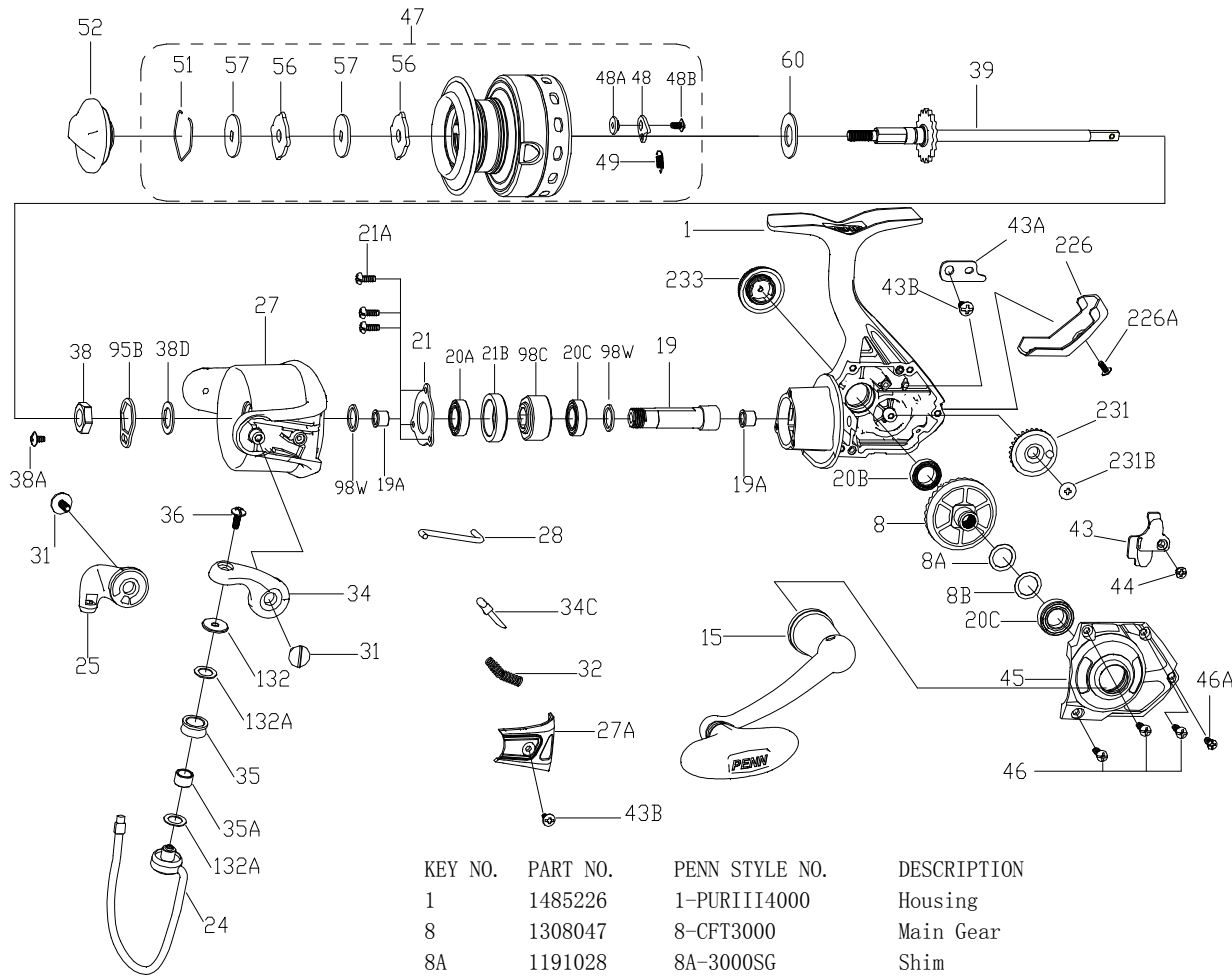

PARTS LIST FOR MODEL AS PURIII4000

KEY NO.	PART NO.	PENN STYLE NO.	DESCRIPTION
24	1308055	24-CFT4000	Bail Wire
25	1308056	25-CFT3000	Bail Holder
27	1485225	27-PURIII4000	Rotor
27A	1308060	27A-CFT4000	Bail Pivot Cover
28	1308062	28-CFT4000	Trip Lever
31	1308063	31-CFT3000	Bail Arm Screw(2 req)
32	1191586	32-3000SG	Bail Spring
34	1308064	34-CFT3000	Bail Arm
34C	1308065	34C-CFT3000	Pivot Arm
35	1308066	35-CFT3000	Line Roller
35A	1308067	35A-CFT3000	Line Roller Bushing
36	1191699	36-3000SG	Bail Stud Screw
38	1203994	38-3000PUR	Rotor Nut
38A	1308069	38A-CFT3000	Rotor Locking Plate Screw
38D	1308070	38D-CFT3000	Rotor Nut Washer
39	1365731	39-FRCII4000	Main Shaft Assembly
43	1485219	43-PURIII3000	Crosswind Block
43A	1191818	43A-3000SG	Crosswind Block Plate
43B	1203997	43B-3000PUR	Bail Pivot Cover Screw(2 req)
44	1191843	44-3000SG	Crosswind Block Screw
45	1485213	45-PURIII3000	Housing Cover
46	1485201	46-PURIII3000	Housing Cover Screw (3 req)
46A	1485202	46A-PURIII3000	Housing Cover Screw
47	1485224	47-PURIII4000	Spool Assembly
48	1211604	48-3000SG	Click Tongue
48A	1214226	48A-3000SG	Click Tongue Washer
48B	1214189	48B-3000SG	Spool Click Screw
49	1211605	49-3000SG	Click Tongue Spring
51	1308078	51-CFT3000	Drag Retaining Ring
52	1485221	52-PURIII3000	Drag Knob Assembly
56	1485222	56-PURIII3000	Drag Washer (2 req)
57	1192043	57-3000SG	Keyed Washer (2 req)
60	1192060	60-3000SG	Thrust Washer
95B	1308081	95B-CFT3000	Rotor Locking Plate
98C	1192212	98C-3000SG	Clutch/Sleeve Assembly
98W	1204004	98W-3000PUR	Washer(2 req)
132	1192296	132-3000SG	Roller Washer
132A	1192302	132A-3000SG	Line Roller Washer (2 req)
226	1485215	226-PURIII3000	Rear Cover
226A	1485216	226A-PURIII3000	Rear Cover Screw
231	1485227	231-PURIII4000	Crosswind Gear
231B	1485218	231B-PURIII3000	Screw Crosswind Gear
233	1485198	233-PURIII3000	Bearing Cover Assembly