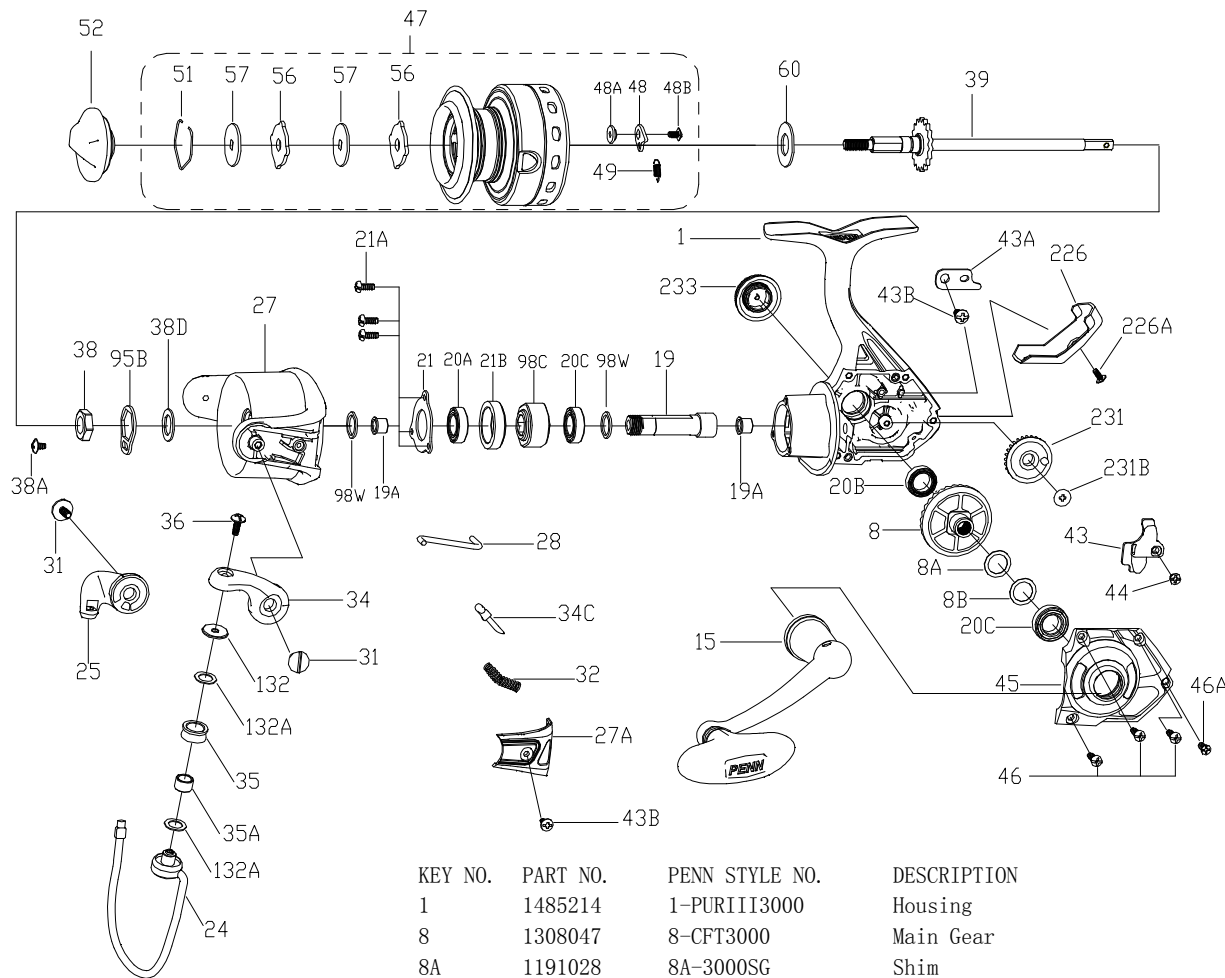

PARTS LIST FOR MODEL AS PURIII3000

KEY NO.	PART NO.	PENN STYLE NO.	DESCRIPTION
1	1485214	1-PURIII3000	Housing
8	1308047	8-CFT3000	Main Gear
8A	1191028	8A-3000SG	Shim
8B	1485199	8B-PURIII3000	Shim B
15	1485220	15-PURIII3000	Handle Assembly
19	1485212	19-PURIII3000	Pinion Gear
19A	1191252	19A-3000SG	Bushing (2 req)
20A	1203973	20A-3000PUR	Ball Bearing
20B	1203974	20B-3000PUR	Ball Bearing
20C	1203975	20C-3000PUR	Ball Bearing (2 req)
21	1308052	21-CFT3000	Bearing Retainer
21A	1485211	21A-PURIII3000	Bearing Retainer Screw (3 req)
21B	1192648	21B-3000SG	Collar