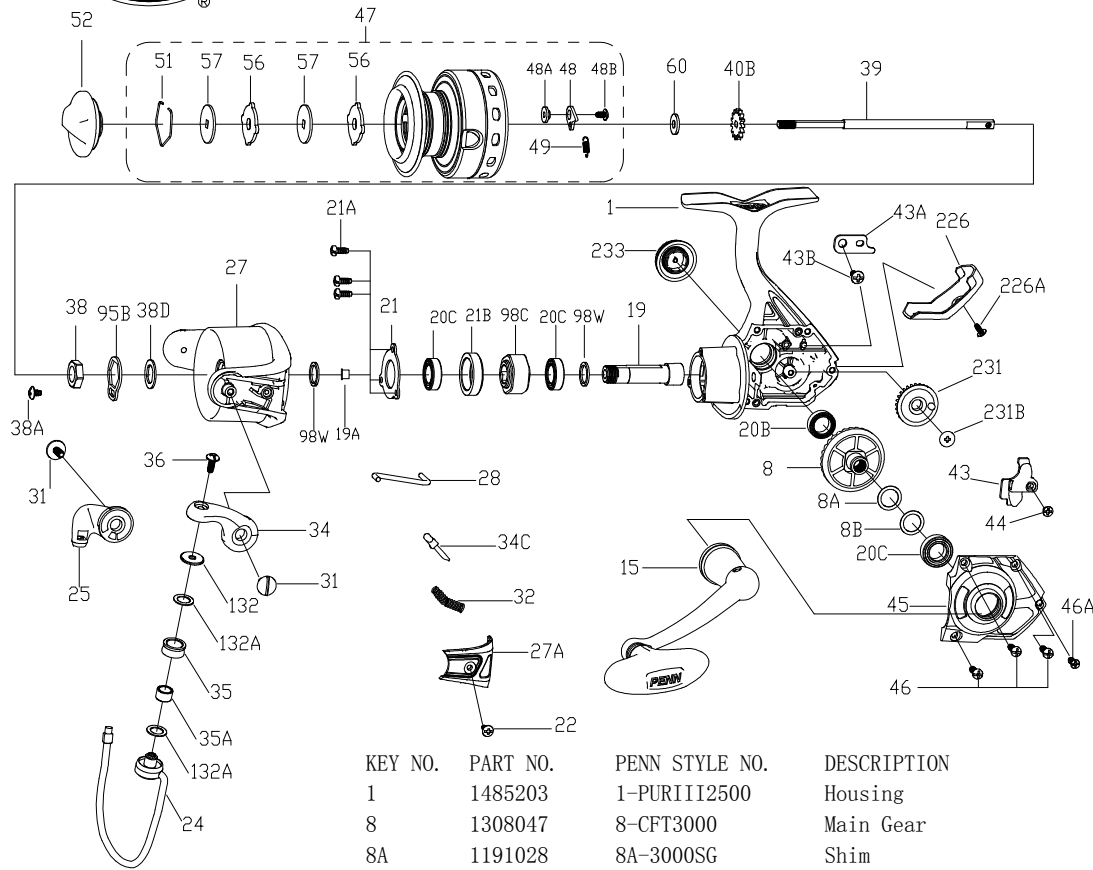

**PARTS LIST FOR MODEL AS PURIII2500**

KEY NO.	PART NO.	PENN STYLE NO.	DESCRIPTION
27	1485196	27-PURIII2500	Rotor
27A	1313812	27A-CFT2500	Bail Pivot Cover
28	1313813	28-CFT2500	Trip Lever
31	1313814	31-CFT2500	Bail Arm Screw (2 req)
32	1191583	32-2000SG	Bail Spring
34	1313815	34-CFT2500	Bail Arm
34C	1313816	34C-CFT2500	Pivot Arm
35	1313817	35-CFT2500	Line Roller
35A	1313818	35A-CFT2500	Line Roller Bushing
36	1251748	36-1000FRC	Bail Stud Screw
38	1191727	38-2000SG	Rotor Nut
38A	1203995	38A-3000PUR	Rotor Locking Plate Screw
38D	1308070	38D-CFT3000	Rotor Nut Washer
39	1313819	39-CFT2500	Main Shaft
40B	1191778	40B-2000SG	Click Ratchet
43	1485208	43-PURIII2500	Crosswind Block
43A	1191818	43A-3000SG	Crosswind Block Plate
43B	1203997	43B-3000PUR	Screw
44	1191843	44-3000SG	Crosswind Block Screw
45	1485200	45-PURIII2500	Housing Cover
46	1485201	46-PURIII3000	Housing Cover Screw (3 req)
46A	1485202	46A-PURIII3000	Housing Cover Screw
47	1485195	47-PURIII2500	Spool Assembly
48	1211604	48-3000SG	Click Tongue
48A	1214226	48A-3000SG	Click Tongue Washer
48B	1214189	48B-3000SG	Spool Click Screw
49	1211605	49-3000SG	Click Tongue Spring
51	1313823	51-CFT2500	Drag Retaining Ring
52	1485193	52-PURIII2500	Drag Knob Assembly
56	1485194	56-PURIII2500	Drag Washer (2 req)
57	1192041	57-2000SG	Keyed Washer (2 req)
60	1192059	60-2000SG	Thrust Washer
95B	1308081	95B-CFT3000	Rotor Locking Plate
98C	1192212	98C-3000SG	Clutch/Sleeve Assembly
98W	1204004	98W-3000PUR	Clutch Washer(2 req)
132	1313826	132-CFT2500	Roller Washer
132A	1192301	132A-2000SG	Line Roller Washer (2 req)
226	1485204	226-PURIII2500	Rear Cover
226A	1485205	226A-PURIII2500	Rear Cover Screw
231	1485206	231-PURIII2500	Crosswind Gear
231B	1485207	231B-PURIII2500	Screw Crosswind Gear
233	1485198	233-PURIII3000	Bearing Cover Assembly