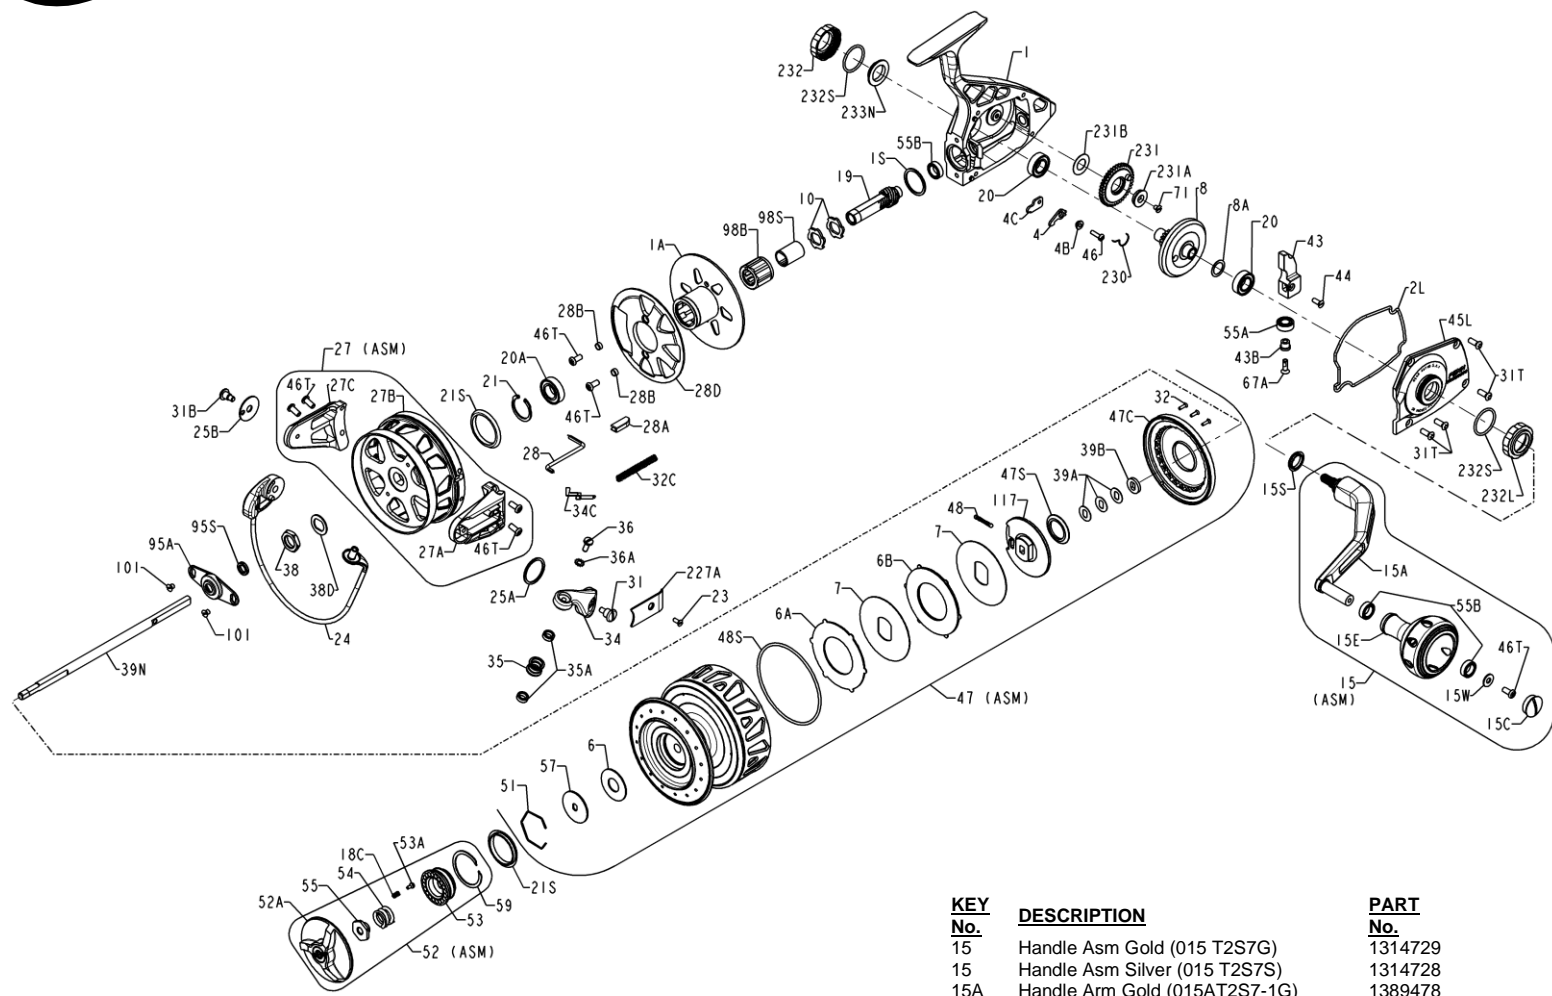

TRQII9500-G (Gold) 1339437 & TRQII9500-S (Silver) 1403981

<u>KEY No.</u>	<u>DESCRIPTION</u>	<u>PART No.</u>
1	Housing Asm- Gold (001 T2S7G)	1347119
1	Housing Asm- Silver (001 T2S7S)	1347068
1A	Clutch Housing Gold (001AT2S9G)	1314805
1A	Clutch Housing Silver (001AT2S9S)	1314804
1S	Seal (001ST2S7)	1314720
2L	Side Plate Seal (002LT2S7)	1314721
4	Dog (004 T2S7)	1314722
4B	Dog Bushing (004BT2S7)	1314723
4C	Dog Plate (004CT2S7)	1314724
6	Washer- Drag (006 309)	1180917
6A	Drag Washer Asm 1 Sided (006 T2S7-1)	1415388
6B	Drag Washer Asm 2 Sided (006 T2S7-2)	1415389
7	Keyed Drag Washer (007 TS7) (2 req)	1192588
8	Gear Assembly (008 T2S9)	1314806
8A	Shim 002" (008ATS7-2) (as needed)	1229048
8A	Shim 004" (008ATS7-4) (as needed)	1229049
8A	Shim 008" (008ATS7-8) (as needed)	1229050
10	Ratchet (010 T2S7) (2 req)	1314727

<u>KEY No.</u>	<u>DESCRIPTION</u>	<u>PART No.</u>
15	Handle Asm Gold (015 T2S7G)	1314729
15	Handle Asm Silver (015 T2S7S)	1314728
15A	Handle Arm Gold (015AT2S7-1G)	1389478
15A	Handle Arm Silver (015AT2S7-1S)	1410945
15C	Handle Cap Screw Gold (015CT2S7G)	1323529
15C	Handle Cap Screw Silver(015CT2S7S)	1323528
15E	Handle Knob- Gold (015ET2S7G)	1318906
15E	Handle Knob- Silver (015ET2S7S)	1318905
15S	Seal (015STS7)	1200419
15W	Washer- Flat (015WT2S7)	1347059
18C	Spring- Compression (018C015KG)	1181632
19	Pinion (019 T2S9)	1314807
20	Bearing (020 6500)(2 req)	1181789
20A	Bearing (020 TS7)	1191260
21	Ring- Retaining (021 TS7)	1192641
21S	Seal (021STS7) (2 req)	1191276
23	Screw (023 T2S7)	1316317
24	Bail Wire Assembly (024 T2S9)	1314808
25A	Bail Arm Washer (025AT2S7)	1314733
25B	Bail Cam Washer (025BT2S7)	1317508
27	Rotor Assembly Gold (027 T2S9G)	1415396
27	Rotor Assembly Silver (027 T2S9S)	1415397
27A	Roller Arm Gold (027AT2S9G)	1314815
27A	Roller Arm Silver (027AT2S9S)	1314814
27B	Rotor Cup Gold (027BT2S9G)	1314812
27B	Rotor Cup Silver (027BT2S9S)	1314811
27C	Cam Arm Gold (027CT2S9G)	1314818
27C	Cam Arm Silver (027CT2S9S)	1314817