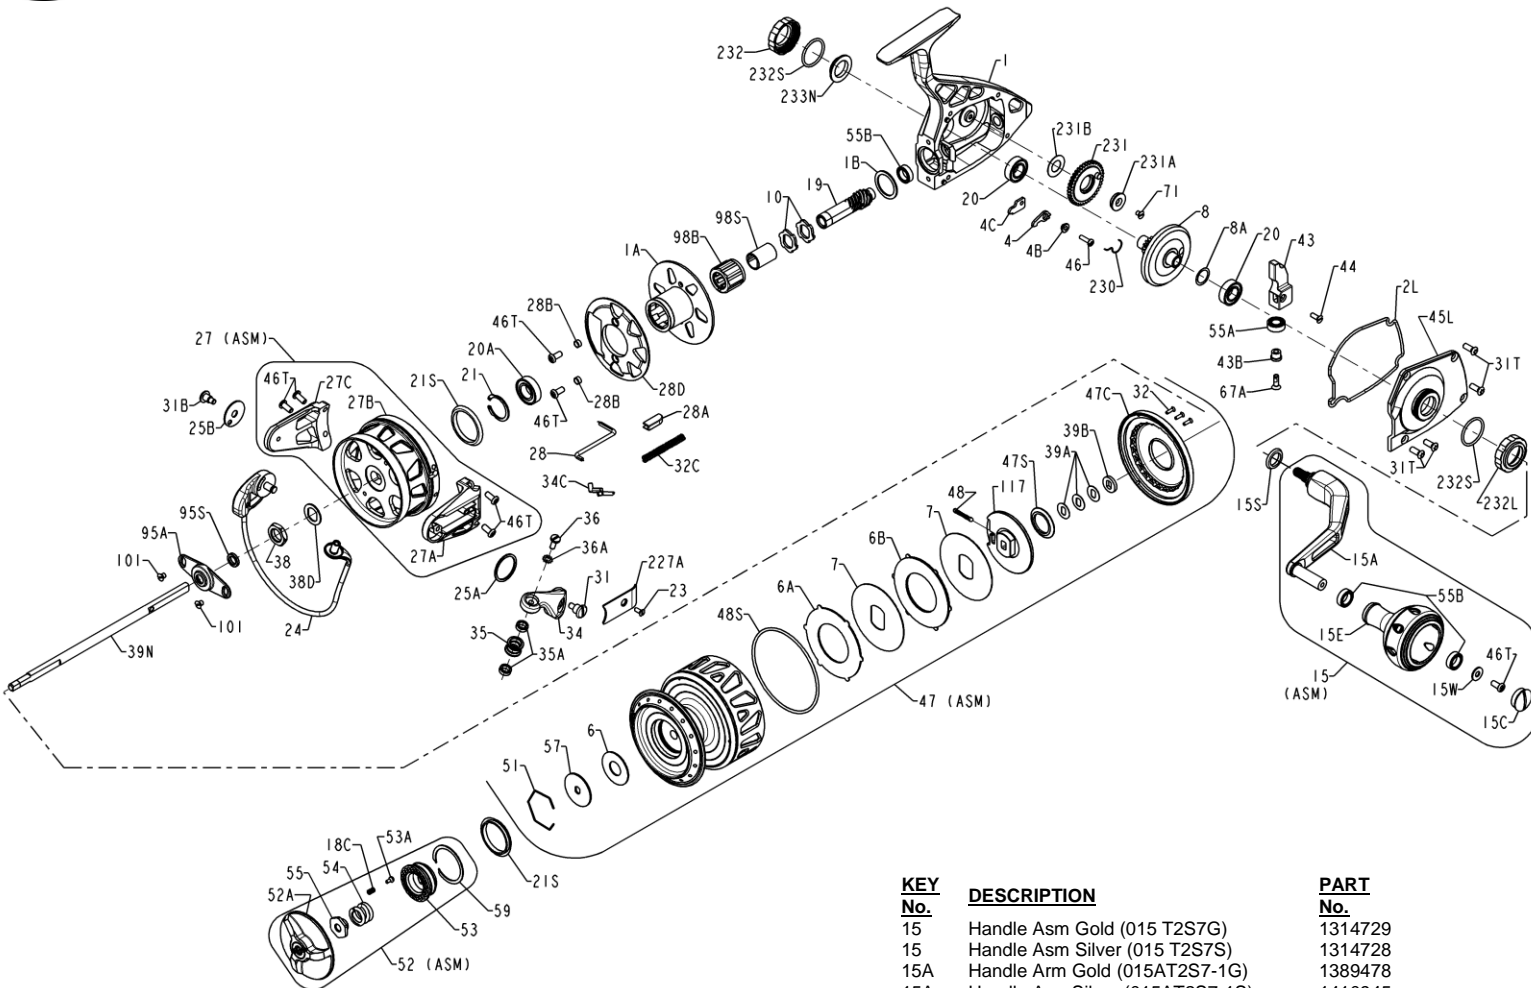

TRQII7500-G (Gold) 1339435 & TRQII7500-S (Silver) 1403980

KEY No.	DESCRIPTION	PART No.
1	Housing Asm Gold (001 T2S7G)	1347119
1	Housing Asm Silver (001 T2S7S)	1347068
1A	Clutch Housing Gold (001AT2S7G)	1314719
1A	Clutch Housing Silver (001AT2S7S)	1314718
1B	Rubber Flat Washer (001BT2S7-1)	1435254
2L	Side Plate Seal (002LT2S7)	1314721
4	Dog (004 T2S7)	1314722
4B	Dog Bushing (004BT2S7)	1314723
4C	Dog Plate (004CT2S7)	1314724
6	Washer- Drag (006 309)	1180917
6A	Drag Washer Asm 1 Sided (006 T2S7-1)	1415388
6B	Drag Washer Asm 2 Sided (006 T2S7-2)	1415389
7	Keyed Drag Washer (007 TS7) (2 req)	1192588
8	Gear Asm (008 T2S7)	1314725
8A	Shim 002" (008ATS7-2) (as needed)	1229048
8A	Shim 004" (008ATS7-4) (as needed)	1229049
8A	Shim 008" (008ATS7-8) (as needed)	1229050
10	Ratchet (010 T2S7) (2 req)	1314727

KEY No.	DESCRIPTION	PART No.
15	Handle Asm Gold (015 T2S7G)	1314729
15	Handle Asm Silver (015 T2S7S)	1314728
15A	Handle Arm Gold (015AT2S7-1G)	1389478
15A	Handle Arm Silver (015AT2S7-1S)	1410945
15C	Handle Cap Screw Gold (015CT2S7G)	1323529
15C	Handle Cap Screw Silver(015CT2S7S)	1323528
15E	Handle Knob- Gold (015ET2S7G)	1318906
15E	Handle Knob- Silver (015ET2S7S)	1318905
15S	Seal (015STS7)	1200419
15W	Washer- Flat (015WTS7)	1347059
18C	Spring- Compression (018C015KG)	1181632
19	Pinion (019 T2S7)	1314730
20	Bearing (020 6500)(2 req)	1181789
20A	Bearing (020 TS7)	1191260
21	Ring- Retaining (021 TS7)	1192641
21S	Seal (021STS7) (2 req)	1191276
23	Screw (023 T2S7)	1316317
24	Bail Wire Assembly (024 T2S7)	1314731
25A	Bail Arm Washer (025AT2S7)	1314733
25B	Bail Cam Washer (025BT2S7)	1317508
27	Rotor Assembly Gold (027 T2S7G)	1415394
27	Rotor Assembly Silver (027 T2S7S)	1415393
27A	Rotor Roller Arm-Gold (027AT2S7G)	1314739
27A	Rotor Roller Arm-Silver (027AT2S7S)	1314738
27B	Rotor Cup- Gold (027BT2S7G)	1314736
27B	Rotor Cup- Silver (027BT2S7S)	1314735
27C	Rotor Cam Arm- Gold (027CT2S7G)	1314742
27C	Rotor Cam Arm- Silver (027CT2S7S)	1314741