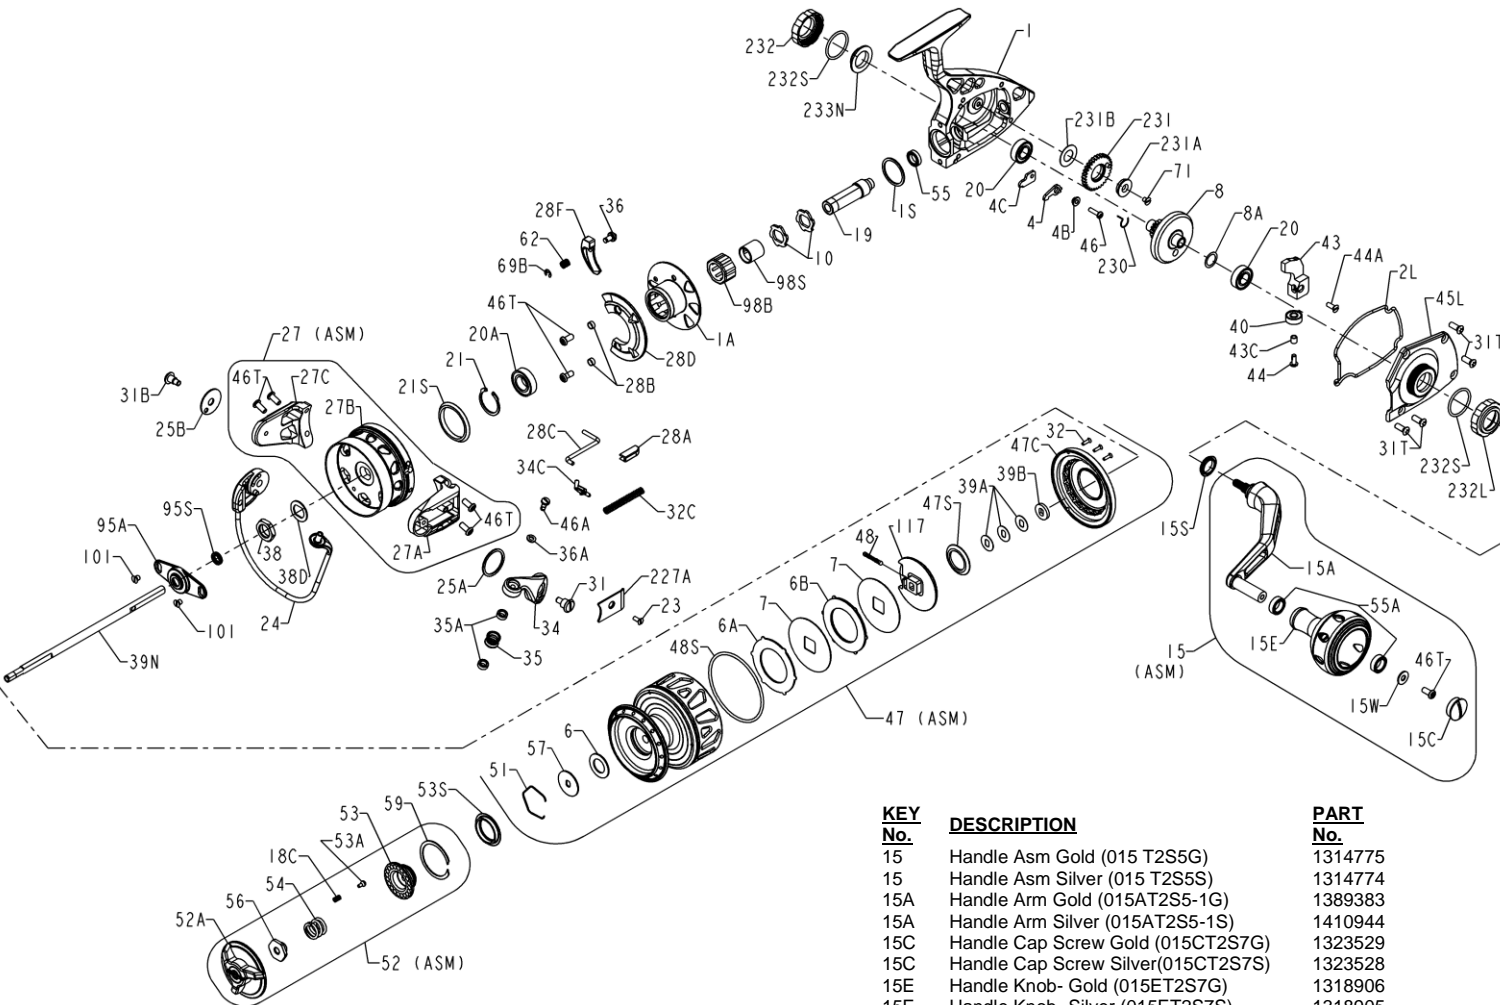

# TRQII5500-G (Gold) 1339432 & TRQII5500-S (Silver) 1403979

KEY No.	DESCRIPTION	PART No.
1	Housing (Asm) Gold (001 T2S5G)	1347067
1	Housing (Asm) Silver (001 T2S5S)	1347066
1A	Clutch Housing- Gold (001AT2S5G)	1314770
1A	Clutch Housing- Silver (001AT2S5S)	1314769
1S	Housing Seal (001ST2S7)	1314720
2L	Side Plate Seal (002LT2S5)	1314771
4	Back-Up Dog (004 T2S7)	1314722
4B	Back-Up Dog Bushing (004BT2S7)	1314723
4C	Back-Up Dog Plate (004CT2S7)	1314724
6	Washer- Drag (006 T2S5)	1424678
6A	Drag Washer Asm 1 Sided (006 T2S5-1)	1415386
6B	Drag Washer Asm 2 Sided (006 T2S5-2)	1415387
7	Keyed Drag Washer (007 TS5) (2 req)	1210096
8	Gear Asm (008 T2S5)	1314772
8A	Shim 002" (008ATS5-2) (as needed)	1229045
8A	Shim 004" (008ATS5-4) (as needed)	1229046
8A	Shim 008" (008ATS5-8) (as needed)	1229047
10	Back-Up Ratchet (010 T2S7) (2 req)	1314727