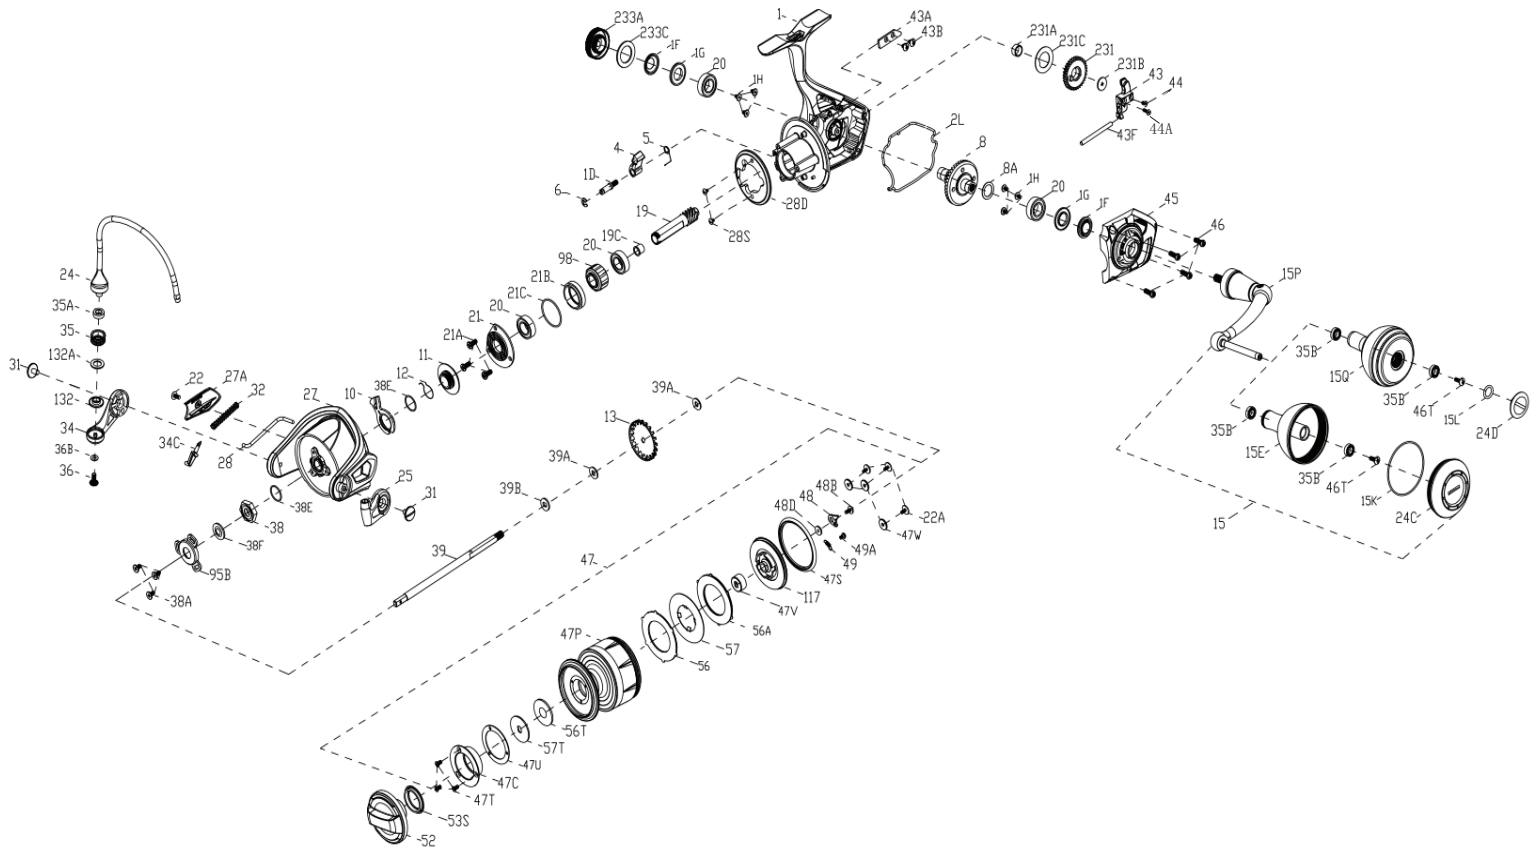

PARTS LIST FOR MODEL SLAMMER III 7500/8500

KEY NO.	PART NO.	DESCRIPTION
27A	1419099	27A-SLA7500 Rotor Cover
28	1419100	28-SLA7500 Rotor Trip Lever
28	1419101	28-SLA8500 Rotor Trip Lever
28D	1277161	28D-SSV7500 Rotor Brake
28S	1277054	28S-SSV5500 Rotor Brake Screw(2req.)
31	1277055	31-SSV5500 Bail Arm Screw (2req.)
32	1419102	32-SLA7500 Bail Spring
34	1385667	34-CLA8000 Bail Arm
34C	1277164	34C-SSV7500 Pivot Arm
35	1277165	35-SSV7500 Line Roller
35A	1419050	35A-SLA5500 Line Roller Bushing
35B	1377606	35A-BTLI18000LC Line Roller Ball Bearing(2req.)
36	1277166	36-SSV7500 Line Roller Screw
36B	1417809	36B-CLA6000 Bail Arm Screw Washer
38	1419103	38-SLA7500 Rotor Nut
38A	1119121	20C-7000AF Screw(3req.)
38E	1302502	232B-SSV3500 Bearing Retainer O-Ring(2req.)
38F	1419080	38F-SLA7500 Rotor-Main Shaft Seal
39	1419104	39-SLA7500 Main Shaft
39A	1277066	39A-SSV5500 Spool Adjust Washer(2req)
39B	1277067	39B-SSV5500 Main Shaft Washer
43	1419105	43-SLA7500 Oscillation Slider
43A	1277173	43A-SSV7500 O/S Slider Guide
43B	1277070	43B-SSV5500 Screw(2req.)
43F	1389567	43F-CLA6000 O/S Slider Guide Shaft
44	1385672	44-CLA8000 Main Shaft Screw
44A	1447691	44A-SLAI18500HS Screw
45	1419106	45-SLA7500 Body Cover Assembly
45	1419107	45-SLA8500 Body Cover Assembly
46	1277074	46-SSV5500 Body Cover Screw (4req.)
46T	1341500	3-SSV7500LC A/R Button Screw
47	1419108	47-SLA7500 Spool Assembly
47	1419109	47-SLA8500 Spool Assembly
47C	1419059	47S-SLA5500 Drag Cover
47P	1419110	47P-SLA7500 Spool
47P	1419111	47P-SLA8500 Spool
47S	1419079	47S-SLA7500 Spool Seal
47T	1339552	47T-CLA5000 Drag Cover Screw(3req.)
47U	1418960	47U-SLA3500 Drag Cover Seal
47V	1419063	47V-SLA5500 Sealed Nut
47W	1419066	47W-SLA5500 Protective Washer (3req.)
48	1419069	48-SLA5500 Spool Click Plate
48B	1385581	48B-CLA3000 Spool Clicker Spring Screw
48D	1385579	48D-CLA3000 Spool Clicker Spacer Ring
49	1259579	49-7000AF Spring
49A	1341547	49A-SSV7500LC Spool Clicker Spring Screw
52	1419112	52-SLA7500 Drag Knob Assembly
53S	1339555	53S-CLA5000 Drag Knob Seal
56	1419077	56-SLA7500 Drag Friction Washer
56A	1419078	56A-SLA7500 Drag Friction Washer
56T	1277089	56T-SSV5500 Drag Friction Washer
57	1419113	57-SLA7500 Keyed Drag Washer
57T	1419058	57T-SLA5500 Keyed Drag Washer
95B	1419114	95B-SLA7500 Rotor Nut Locking Plate
98	1277190	98-SSV7500 Clutch/Sleeve Assembly
117	1419115	117-SLA7500 Drag Drive Plate
132	1419163	132-SLA9500 Line Roller Collar
132A	1277097	132A-SSV5500 Line Roller Washer
231	1419117	231-SLA7500 Oscillation Gear
231A	1339566	231A-CLA5000 O/S Gear Bushing
231B	1277100	231B-SSV5500 O/S Gear Screw
231C	1389603	231C-CLA6000 O/S Gear Washer
233A	1419118	233A-SLA7500 Handle Cap Assembly
233C	1419076	233C-SLA5500 Handle Cap Seal