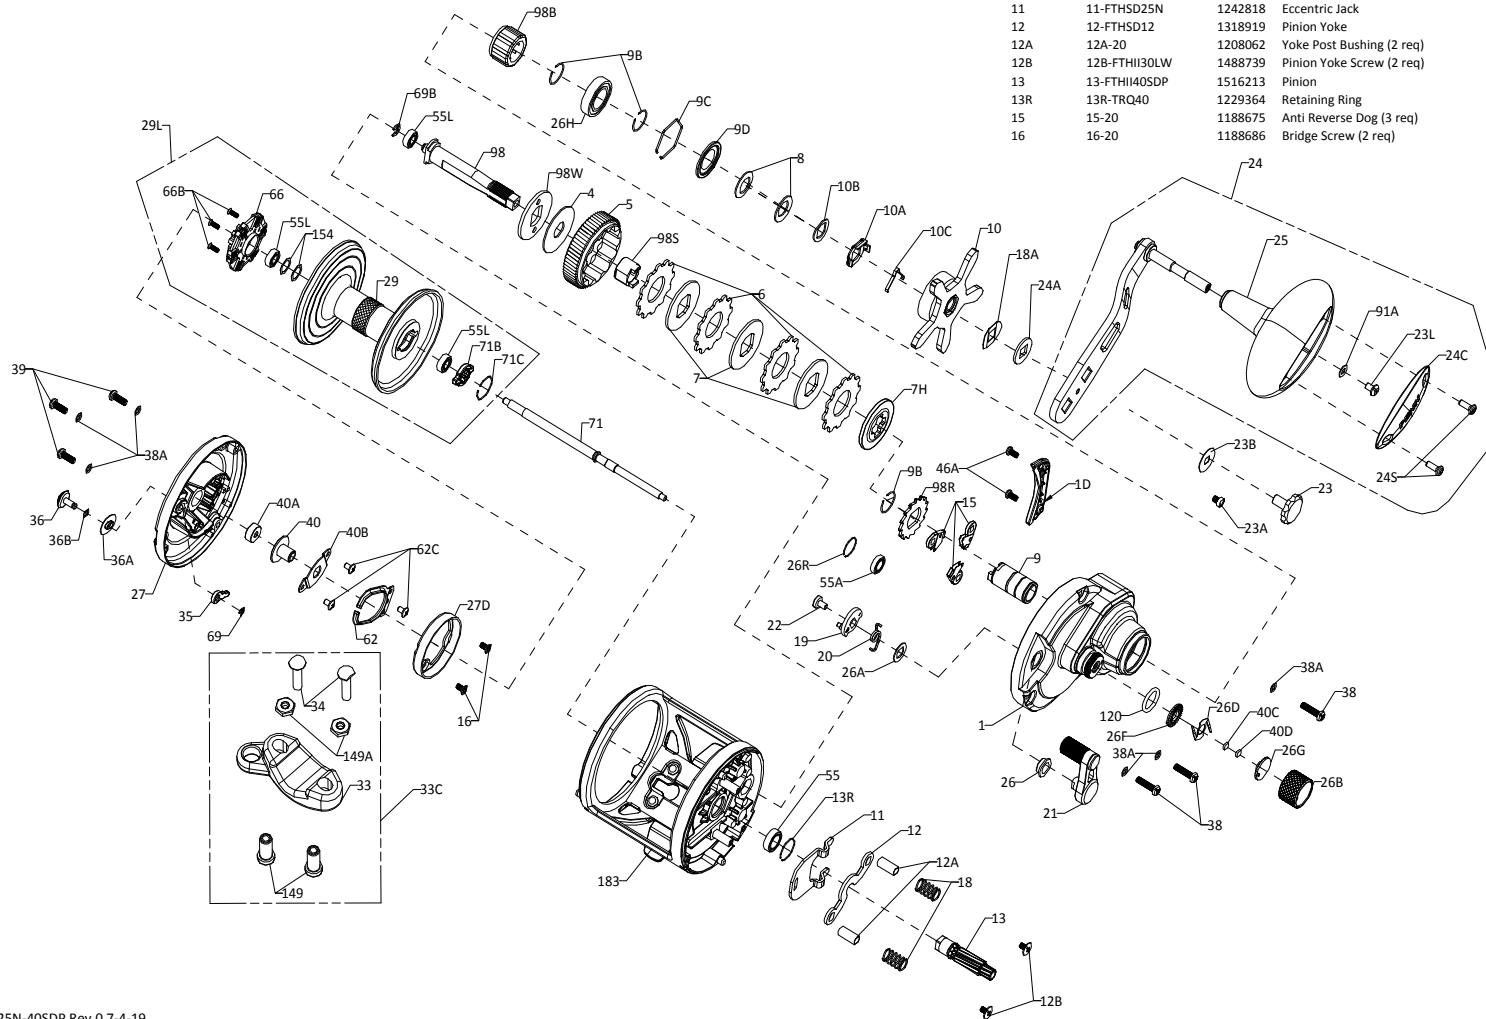

PARTS LIST FATHOM II 25NSDP, 30SDP and 40SDP

REEL PART NO. 1505235(25NSDP), 1505237(30SDP) and 1505239(40SDP)

Key No.	Penn Style No.	Part No.	Description	Key No.	Penn Style No.	Part No.	Description
1	1-FTHII25NSDP	1516182	Right Side Plate Assembly	18	18-20	1188688	Pinion Yoke Spring (2 req)
1	1-FTHII30SDP	1516193	Right Side Plate Assembly	18A	18A-20	1188714	Keyed Spring Washer
1	1-FTHII40SDP	1516211	Right Side Plate Assembly	19	19-20	1188691	Eccentric
1D	1D-FTHII40SD	1516198	Gearbox Cover	20	20-FTHSD12	1242806	Eccentric Spring
4	4-FTHII30LW	1488726	Drag Washer	21	21-FTHII40SD	1516202	Eccentric Lever (Gunsmoke)
5	5-FTHII40SDP	1516212	Main Gear	22	22-20	1188690	Eccentric Screw
6	6-TRQ40	1237037	Drag Washer Tab (4 req)	23	23-FTH20LW	1208117	Handle Screw
7	7-FTHII12SD	1516068	Keyed Metal Drag Washer (3 req)	23A	23A-20	1188717	Handle Lock Screw
7H	7H-FTHII12SD	1516139	Heavy Metal Drag Washer	23B	23B-20	1207784	Handle Screw Washer
8	8-20	1188709	Spring Washer (2 req)	23L	23L-750	1191283	Screw
9	9-FTHII40SD	1516200	Spacer Sleeve	24	24-FTHII40SDP	1516214	Handle Assembly
9B	9B-FTHII30LW	1488732	Retainer Ring (3 req)	24A	24A-20	1188715	Handle Thrust Washer
9C	9C-FTHII30LW	1488733	Retainer Ring	24C	24C-SQL50LW	1286717	Handle Knob Cap
9D	9D-FTHII30LW	1488734	Bearing Cover	24S	24S-TRQ40NLD2	1265021	Screw (Gunsmoke) (2 req)
10	10-FTHII30LW	1488735	Star Drag (Gunsmoke)	25	25-SQL50	1286716	Handle Knob
10A	10A-20	1188711	Star Click Retainer	26	26-20	1188692	Bushing
10B	10B-20	1188710	Star Click Washer	26A	26A-FTHSD12	1242792	Washer
10C	10C-S25MAG2	1188712	Star Click Spring	26B	26B-FTHII30LW	1488746	Spool Tension Knob (Gunsmoke)
11	11-FTHSD25N	1242818	Eccentric Jack	26D	26D-S25MAG2	1125769	Click Spring
12	12-FTHSD12	1318919	Pinion Yoke	26F	26F-S25MAG2	1125768	Click Plate A
12A	12A-20	1208062	Yoke Post Bushing (2 req)	26G	26G-S25MAG2	1125772	Click Plate B
12B	12B-FTHII30LW	1488739	Pinion Yoke Screw (2 req)	26H	26-TRQ40NLD2	1265023	Ball Bearing
13	13-FTHII40SDP	1516213	Pinion	26R	26R-S25MAG2	1214654	Ring Retaining
13R	13R-TRQ40	1229364	Retaining Ring	27	27-FTHII25NSDP	1516183	Left Side Plate Assembly
15	15-20	1188675	Anti Reverse Dog (3 req)	27	27-FTHII30SDP	1516194	Left Side Plate Assembly
16	16-20	1188686	Bridge Screw (2 req)	27	27-FTHII40SDP	1516215	Left Side Plate Assembly
				27D	27D-FTHSD12	1242794	Centrifugal Brake Path
				29	29-FTHII25NSDP	1516184	Spool (Gunsmoke)
				29	29-FTHII30SDP	1516195	Spool (Gunsmoke)
				29	29-FTHII40SDP	1516216	Spool (Gunsmoke)
				29L	29L-FTHII25NSDP	1516185	Spool Assembly
				29L	29L-FTHII30SDP	1516196	Spool Assembly
				29L	29L-FTHII40SDP	1516217	Spool Assembly
				33	33-113	1182754	Rod Clamp
				33C	33C-TRQ40	1229366	Rod Clamp Kit
				34	34-45	1182788	Screw, Rod Clamp (2 req)
				35	35-20	1188656	Alarm Pawl
				36	36-FTHSD25N	1242819	Click Button
				36A	36A-FTH20LW	1208113	Click Washer
				36B	36B-20	1188651	Washer
				38	38-20	1188698	Screw (3 req)
				38A	38A-20	1188649	Flat Washer (6 req)
				39	39-20	1188638	Screw (3 req)
				40	40-TRQ40	1230004	Bushing L. S. Spool
				40A	40A-FTHSD12	1242804	Bearing
				40B	40B-FTHSD12	1242805	Protector Bearing
				40C	40C-S25MAG2	1208115	Washer, Friction
				40D	40D-S25MAG2	1125771	Washer, Rubber Thrust
				46A	46A-FTHII30LW	1488755	Cover Plate Screw (2 req)
				55	55-S25MAG2	1214665	Ball Bearing
				55A	55A-S25MAG2	1214666	Ball Bearing
				55L	55L-965	1192031	Bearing Spool (3 req)
				62	62-20	1188664	Click Spring
				62C	62C-20	1188654	Screw (3 req)
				66	66-FTHSD12	1242797	Centrifugal Brake
				66B	66B-FTHSD12	1242798	Screw (3 req)
				69	69-20	1188657	Retainer
				69B	69B-600	1184129	Ring Retaining
				71	71-FTHII25NSD	1516180	Spindle
				71	71-FTHII30SD	1516191	Spindle
				71	71-FTHII40SD	1516207	Spindle
				71B	71B-FTHII30SD	1516190	Spool Driver
				71C	71C-TRQ40	1230227	Retaining Ring
				91A	91A-TRQ40NLD2	1277514	Handle Knob Washer
				98	98-FTHII40SD	1516208	Main Gear Shaft
				98B	98B-FTHII30LW	1488764	IAR Bearing
				98R	98R-FTHII30LW	1488765	Ratchet
				98S	98S-FTHII40SD	1516209	Gear Stud Bushing
				98W	98W-FTHII30LW-1	1516218	Thrust Washer
				120	120-113H	1184522	O-Ring
				149	149-45	1184702	Rod Clamp Nut (2 req)
				149A	149-200	1184706	Hex Nut (2 req)
				154	154-FTHSD12	1242803	Shim (As Needed)
				183	183-FTHII25NSD	1516181	Frame Assembly
				183	183-FTHII30SD	1516192	Frame Assembly
				183	183-FTHII40SD	1516210	Frame Assembly