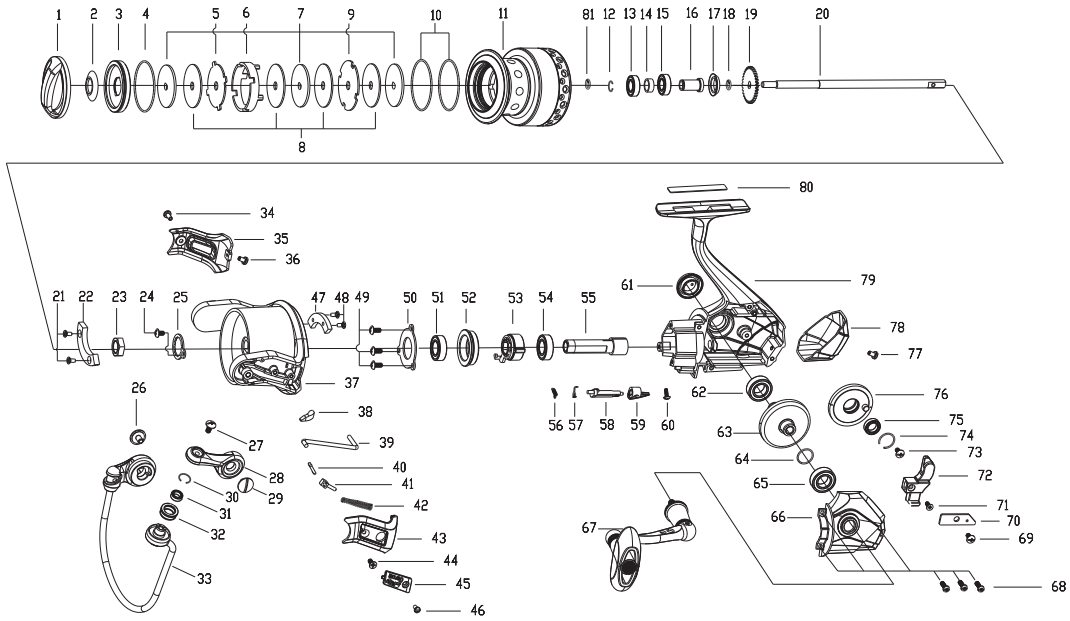

## Parts List OF Soron STX 40

ITEM#	DESCRIPTION	Soron STX 40	ITEM#	DESCRIPTION	Soron STX 40	ITEM#	DESCRIPTION	Soron STX 40
1	DRAG KNOB ASSY	1141325	28	BAIL ARM	1141358	56	OWC BEARING SPRING	1128144
2	WATERPROOF RING	1126240	29	SCREW	1126260	57	SPRING	1102147
3	SPOOL COVER	1128141	30	"C" RETAINER	1126263	58	ANTI-REVERSE LEVER	1126283
4	"O" RING	1126303	31	BALL BEARING	1126264	59	ANTI-REVERSE BUTTON	1141335
5	EARED WASHER	1126337	32	LINE ROLLER	1126265	60	SCREW	1111492
6	DRAG KEY RING	1126338	33	BAIL ASSY	1141359	61	HANDLE SCREW CAP	1141336
7	KEY WASHER	1126304	34	SCREW	1126267	62	BALL BEARING	1126286
8	WASHER	1126305	35	ROTOR COVER	1141360	63	DRIVE GEAR	1216380
9	EARED WASHER	1126307	36	SCREW	1126321	64	WASHER	1085287
10	"O" RING	1141342	37	ROTOR	1141361	65	BALL BEARING	1126279
11	SUPERLINE SPOOL ASSY	1141355	38	BALANCE BLOCK	1140841	66	BODY COVER	1141363
11	SPOOL ASSY ALUM SPARE	1141356	39	KICK LEVER	1126347	67	HANDLE ASSY	1141364
12	"C" RETAINER	1126310	40	BAIL LEVER	1126271	68	SCREW	1126291
13	BALL BEARING	1126311	41	BAIL SLIDER	1128143	69	SCREW	1126292
14	SLEEVE	1126312	42	SPRING	1126348	70	SLIDER RETAINER	1126332
15	BALL BEARING	1126311	43	ROTOR COVER	1141362	71	SCREW	1126275
16	RETAINER SLEEVE	1126341	44	SCREW	1126275	72	SLIDER	1126357
17	WATERPROOF RING	1126314	45	ROTOR LOGO PLATE	1126350	73	SCREW	1126295
18	WATERPROOF RING	1128142	46	SCREW	1126267	74	"C" RETAINER	1128147
19	CLICK GEAR	1126316	47	BALANCE BLOCK	1140842	75	BALL BEARING	1112125
20	MAIN SHAFT	1178951	48	SCREW	1112126	76	OSCILLATION GEAR	1126358
21	SCREW	1092784	49	SCREW	1126351	77	SCREW	1126297
22	BALANCE BLOCK	1141357	50	BALL BEARING RETAINER	1126352	78	REAR COVER	1141365
23	NUT	1085273	51	BALL BEARING	1126279	79	BODY	1141366
24	SCREW	1126343	52	BALL BEARING HOLDER	1126353	80	BODY DECORATION PLATE	1141341
25	NUT RETAINER	1126259	53	ONE WAY CLUTCH BEARING	1238857	81	WASHER(T=0.5)	1178949
26	SCREW	1126260	54	BALL BEARING	1126279	81	Spare Adjustment Washer(T=0.3)	1178950
27	SCREW	1126261	55	PINION GEAR	1126354			