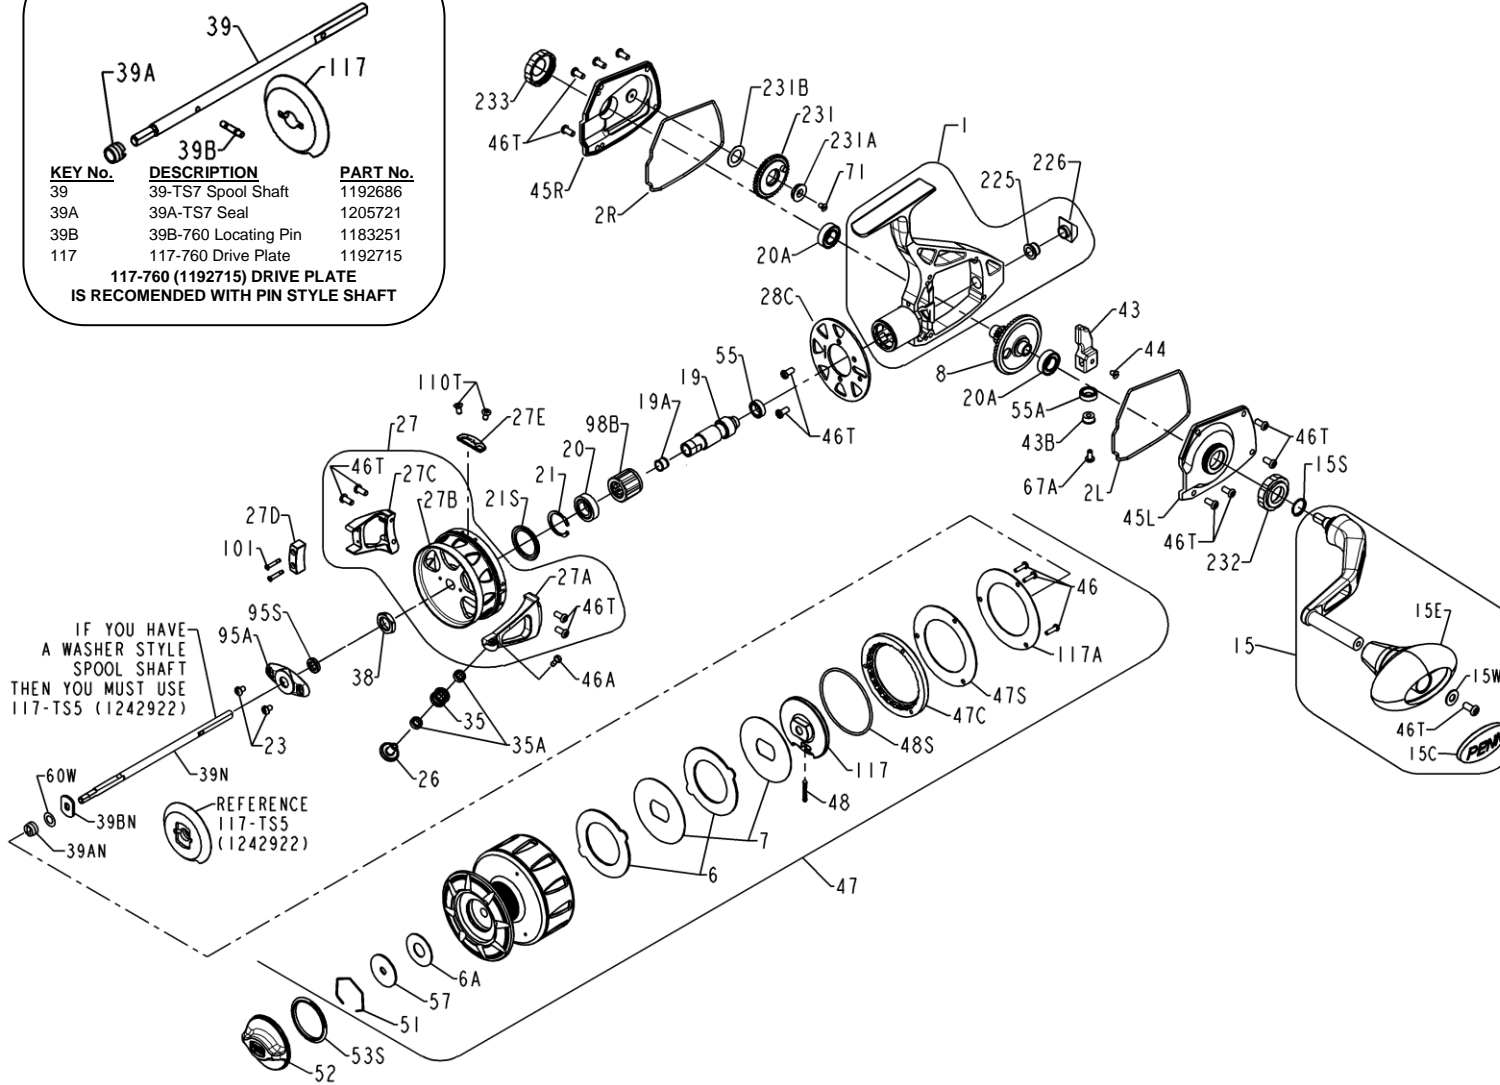

PENN PARTS LIST FOR MODEL TRQS9-BBLS (Bailless Rotor)

REEL ASSEMBLY NO 1227757

PIN STYLE SPOOL SHAFT

KEY No.	DESCRIPTION	PART No.
39	39-TS7 Spool Shaft	1192686
39A	39A-TS7 Seal	1205721
39B	39B-760 Locating Pin	1183251
117	117-760 Drive Plate	1192715

117-760 (1192715) DRIVE PLATE IS RECOMENDED WITH PIN STYLE SHAFT

IF YOU HAVE A WASHER STYLE SPOOL SHAFT THEN YOU MUST USE 117-TS5 (1242922)

REFERENCE 117-TS5 (1242922)

KEY No.	DESCRIPTION	PART No.
1	1-TS7B Housing Asm (Black)	1200324
2L	2L-TS7 Left Housing Gasket	1200326
2R	2R-TS7 Right Housing Gasket	1200327
6	6-950M Eared Drag Washer (2 req)	1190981
6A	6-309 Drag Washer	1180917
7	7-TS7 Keyed Drag Washer (2 req)	1192588
8	8-TS7 Gear Assembly	1192589
15	15-TS7B Handle Asm (Black)	1200328
15C	15C-TS7 Handle Knob Cap	1226716
15E	15E-TS7 Handle Knob	1229393
15S	15S-TS7 Handle Seal	1200419
15W	15W-TS7 Washer	1229399
19	19-TS7 Pinion	1200330
19A	19A-TS7 Pinion Bushing	1192606
20	20-TS7 Pinion Ball Bearing	1191260
20A	20A-TS7 Gear Ball Bearing (2 req)	1191263
21	21-TS7 Retaining Ring	1192641
21S	21S-TS7 Rotor Seal	1191276
23	23-750 Cover Screw (2 req)	1181953
26	26-TS7MB Roller Stud (Black)	1225787
27	27-TS9MB Rotor Assembly (Black)	1225800
27A	27A-TS9MB Roller Arm (Black)	1229731
27B	27B-TS9B Rotor Cup (Black)	1229741
27C	27C-TS9MB Balance W. Arm (Black)	1229754
27D	27E-TS7M Bailless Balance Weight	1225788
27E	27E-TS9 Balance Weight	1200410
28C	28C-TS9B Rotor Flange (Black)	1200411
35	35-TS7 Line Roller	1205239
35A	35A-950M Ball Bearing (2 req)	1182951
38	38-9500 Rotor Nut	1183160
39N	39N-TS7 Spool Shaft (Washer Style)	1251997
39AN	39AN-TS7 Plate Seal	1251999
39BN	39B-TS7 Locating Washer	1241979
43	43-TS7 Crosswind Block	1191815
43B	43B-TS7 C.W. Bearing Pilot	1192690
44	44-TS7 C.W. Shaft Retaining Screw	1225769
45L	45L-TS9B L.S. Cover (Black)	1200415
45R	45R-TS7B R.S. Cover (Black)	1200347
46	46-4300 Cover Screw (3 req)	1183567
46A	46-TS5M Line Roller Screw	1225782
46T	46T-TS7 Screw (15 req)	1191914
47	47-TS9B Spool Asm (Black)	1200417
47C	47C-TS7 Drag Cover	1192691
47S	47S-TS7 Drag Seal	1191959
48	48-5600 Click Tongue Asm	1183710
48S	48S-TS7 O-Ring	1211091
51	51-8000CV2 Retaining Ring	1245795
52	52-TS7B Drag Knob Asm (Black)	1200351
53S	53S-TS7 Drag Knob Seal	1211093
55	55-TS7 Pinion Ball Bearing	1192029
55A	55A-TS7 Crosswind Bearing	1203081
57	57-760 Keyed Drag Washer	1192695
60W	60W-TS7 Spool Shim	1242146
67A	67A-70 Crosswind Bearing Screw	1184111
71	71-TS7 C.W. Bearing Flat Hd Screw	1200354
95A	95A-TS7 Rotor Nut Cover	1192704
95S	95S-TS7 Spool Shaft Seal	1192188
98B	98B-760 Clutch Bearing	1200355
101	101-TS5M Screw (2 req)	1225783
110T	110T-50 Screw (2 req)	1184449
117	117-TS7 Drive Plate	1242923
117A	117A-TS7 Seal Cover	1192717
225	225-TS7 Rear Bushing	1192739
226	226-TS7 Rear Cap	1192470
231	231-TS7 Crosswind Gear Asm	1192740
231A	231A-TS7 Crosswind Gear Bushing	1192741
231B	231B-TS7 Crosswind Gear Washer	1192742
232	232-TS7B Open Brg Cover (Black)	1200358
233	233-TS7B Closed Brg Cover (Black)	1200360