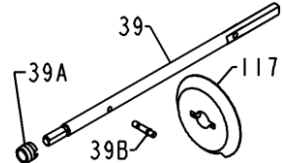

**PENN** PARTS LIST FOR MODEL TRQS9-BBLS (Bailless Rotor)

REEL ASSEMBLY NO 1227757

**PIN STYLE SPOOL SHAFT**

KEY No.	DESCRIPTION	PART No.
39	39-TS7 Spool Shaft	1192686
39A	39A-TS7 Seal	1205721
39B	39B-760 Locating Pin	1183251
117	117-760 Drive Plate	1192715