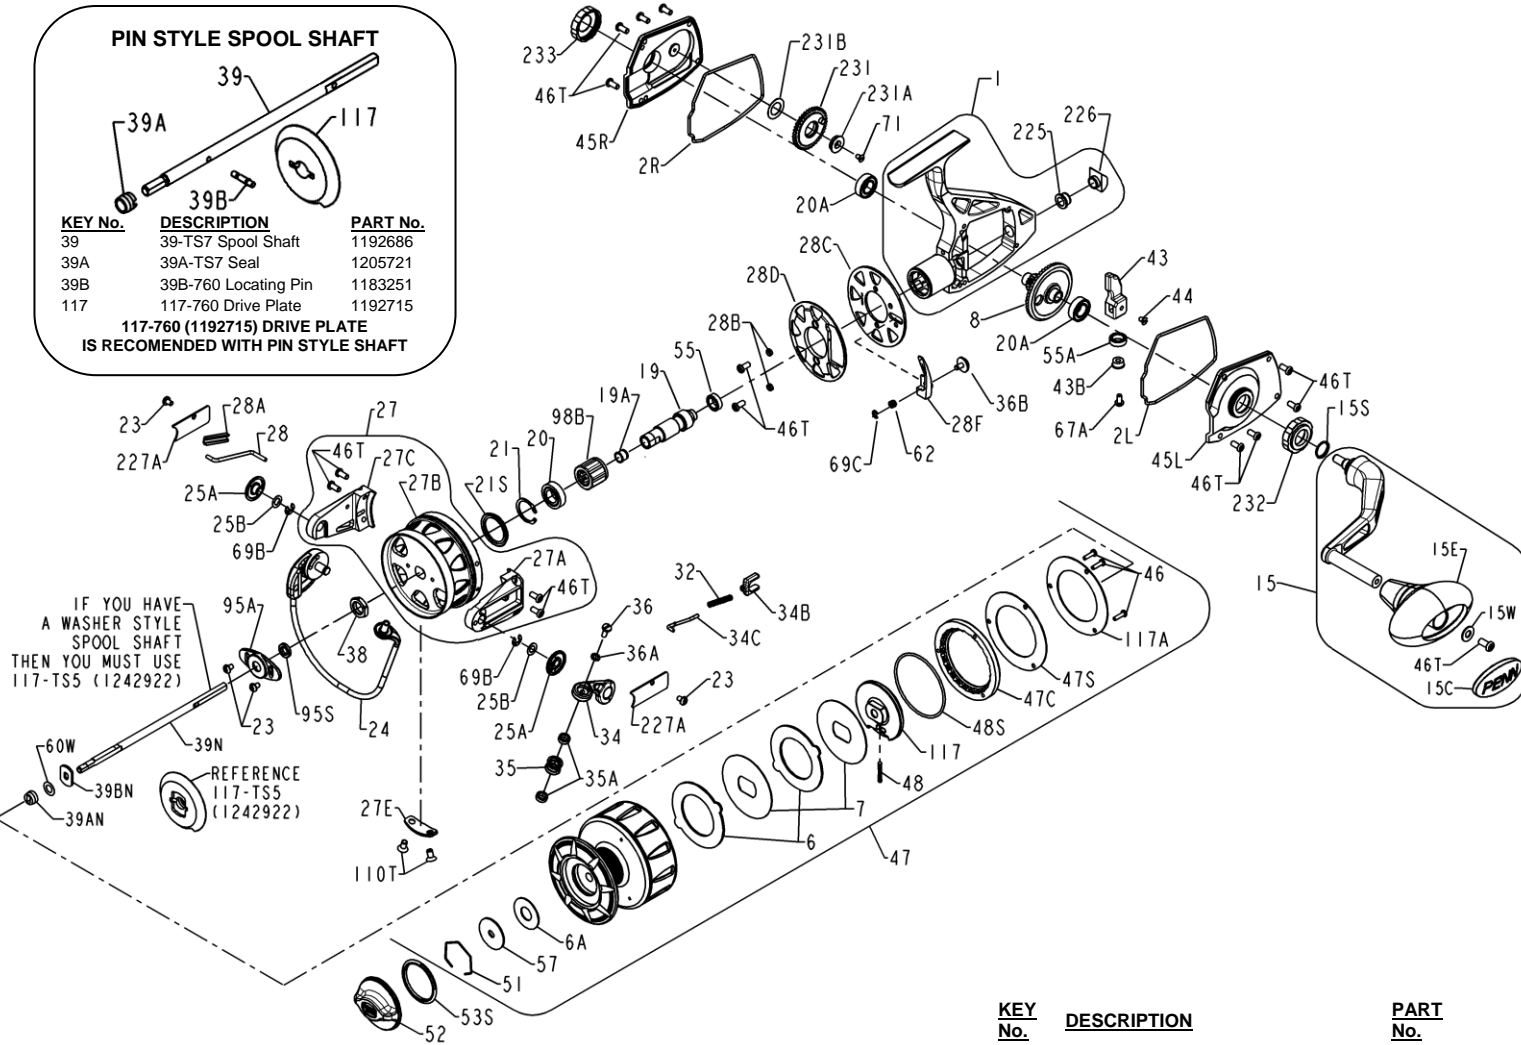

**PARTS LIST FOR MODELS TRQS9-B (Black) & TRQS9-G (Gold)**  
**REEL ASM NO'S 1227756 (TRQS9-B) & 1227759 (TRQS9-G)**

**PIN STYLE SPOOL SHAFT**

KEY No.	DESCRIPTION	PART No.
39	39-TS7 Spool Shaft	1192686
39A	39A-TS7 Seal	1205721
39B	39B-760 Locating Pin	1183251
117	117-760 Drive Plate	1192715

**117-760 (1192715) DRIVE PLATE IS RECOMENDED WITH PIN STYLE SHAFT**

IF YOU HAVE A WASHER STYLE SPOOL SHAFT THEN YOU MUST USE 117-TS5 (1242922)

REFERENCE 117-TS5 (1242922)

KEY No.	DESCRIPTION	PART No.
1	1-TS7B Housing Asm (Black)	1200324
1	1-TS7G Housing Asm (Gold)	1200325
2L	2L-TS7 Left Housing Gasket	1200326
2R	2R-TS7 Right Housing Gasket	1200327
6	6-950M Eared Drag Washer (2 req)	1190981
6A	6-309 Drag Washer	1180917
7	7-TS7 Keyed Drag Washer (2 req)	1192588
8	8-TS7 Gear Assembly	1192589
15	15-TS7B Handle Asm (Black)	1200328
15	15-TS7G Handle Asm (Gold)	1200329
15C	15C-TS7 Handle Knob Cap	1226716
15E	15E-TS7 Knob	1229393
15S	15S-TS7 Handle Seal	1200419
15W	15W-TS7 Washer	1229399

KEY No.	DESCRIPTION	PART No.
19	19-TS7 Pinion	1200330
19A	19A-TS7 Pinion Bushing	1192606
20	20-TS7 Pinion Ball Bearing	1191260
20A	20A-TS7 Gear Ball Bearing (2 req)	1191263
21	21-TS7 Retaining Ring	1192641
21S	21S-TS7 Rotor Seal	1191276
23	23-750 Cover Screw (4 req)	1181953
24	24-TS9 Bail Wire Assembly	1191330
25A	25A-TS7 Bail Bushing (2 req)	1200331
25B	25B-TS7 Bail Washer (2 req)	1200332
27	27-TS9B Rotor Assembly (Black)	1200408
27	27-TS9G Rotor Assembly (Gold)	1200409
27A	27A-TS9BP Roller Arm (Black)	1280973
27A	27A-TS9GP Roller Arm (Gold)	1280974
27B	27B-TS9B Rotor Cup (Black)	1229741
27B	27B-TS9G Rotor Cup (Gold)	1229742
27C	27C-TS9B Cam Arm (Black)	1229752
27C	27C-TS9G Cam Arm (Gold)	1229753
27E	27E-TS9 Balance Weight	1200410