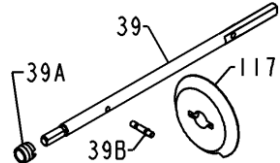

**PARTS LIST FOR MODELS TRQS9-B (Black) & TRQS9-G (Gold)**  
**REEL ASM NO'S 1227756 (TRQS9-B) & 1227759 (TRQS9-G)**

**PIN STYLE SPOOL SHAFT**

KEY No.	DESCRIPTION	PART No.
39	39-TS7 Spool Shaft	1192686
39A	39A-TS7 Seal	1205721
39B	39B-760 Locating Pin	1183251
117	117-760 Drive Plate	1192715

**117-760 (1192715) DRIVE PLATE IS RECOMENDED WITH PIN STYLE SHAFT**

IF YOU HAVE A WASHER STYLE SPOOL SHAFT THEN YOU MUST USE 117-TS5 (1242922)

REFERENCE 117-TS5 (1242922)

KEY No.	DESCRIPTION	PART No.
1	1-TS7B Housing Asm (Black)	1200324
1	1-TS7G Housing Asm (Gold)	1200325
2L	2L-TS7 Left Housing Gasket	1200326
2R	2R-TS7 Right Housing Gasket	1200327
6	6-950M Eared Drag Washer (2 req)	1190981
6A	6-309 Drag Washer	1180917
7	7-TS7 Keyed Drag Washer (2 req)	1192588
8	8-TS7 Gear Assembly	1192589
15	15-TS7B Handle Asm (Black)	1200328
15	15-TS7G Handle Asm (Gold)	1200329
15C	15C-TS7 Handle Knob Cap	1226716
15E	15E-TS7 Knob	1229393
15S	15S-TS7 Handle Seal	1200419
15W	15W-TS7 Washer	1229399

KEY No.	DESCRIPTION	PART No.
19	19-TS7 Pinion	1200330
19A	19A-TS7 Pinion Bushing	1192606
20	20-TS7 Pinion Ball Bearing	1191260
20A	20A-TS7 Gear Ball Bearing (2 req)	1191263
21	21-TS7 Retaining Ring	1192641
21S	21S-TS7 Rotor Seal	1191276
23	23-750 Cover Screw (4 req)	1181953
24	24-TS9 Bail Wire Assembly	1191330
25A	25A-TS7 Bail Bushing (2 req)	1200331
25B	25B-TS7 Bail Washer (2 req)	1200332
27	27-TS9B Rotor Assembly (Black)	1200408
27	27-TS9G Rotor Assembly (Gold)	1200409
27A	27A-TS9BP Roller Arm (Black)	1280973
27A	27A-TS9GP Roller Arm (Gold)	1280974
27B	27B-TS9B Rotor Cup (Black)	1229741
27B	27B-TS9G Rotor Cup (Gold)	1229742
27C	27C-TS9B Cam Arm (Black)	1229752
27C	27C-TS9G Cam Arm (Gold)	1229753
27E	27E-TS9 Balance Weight	1200410