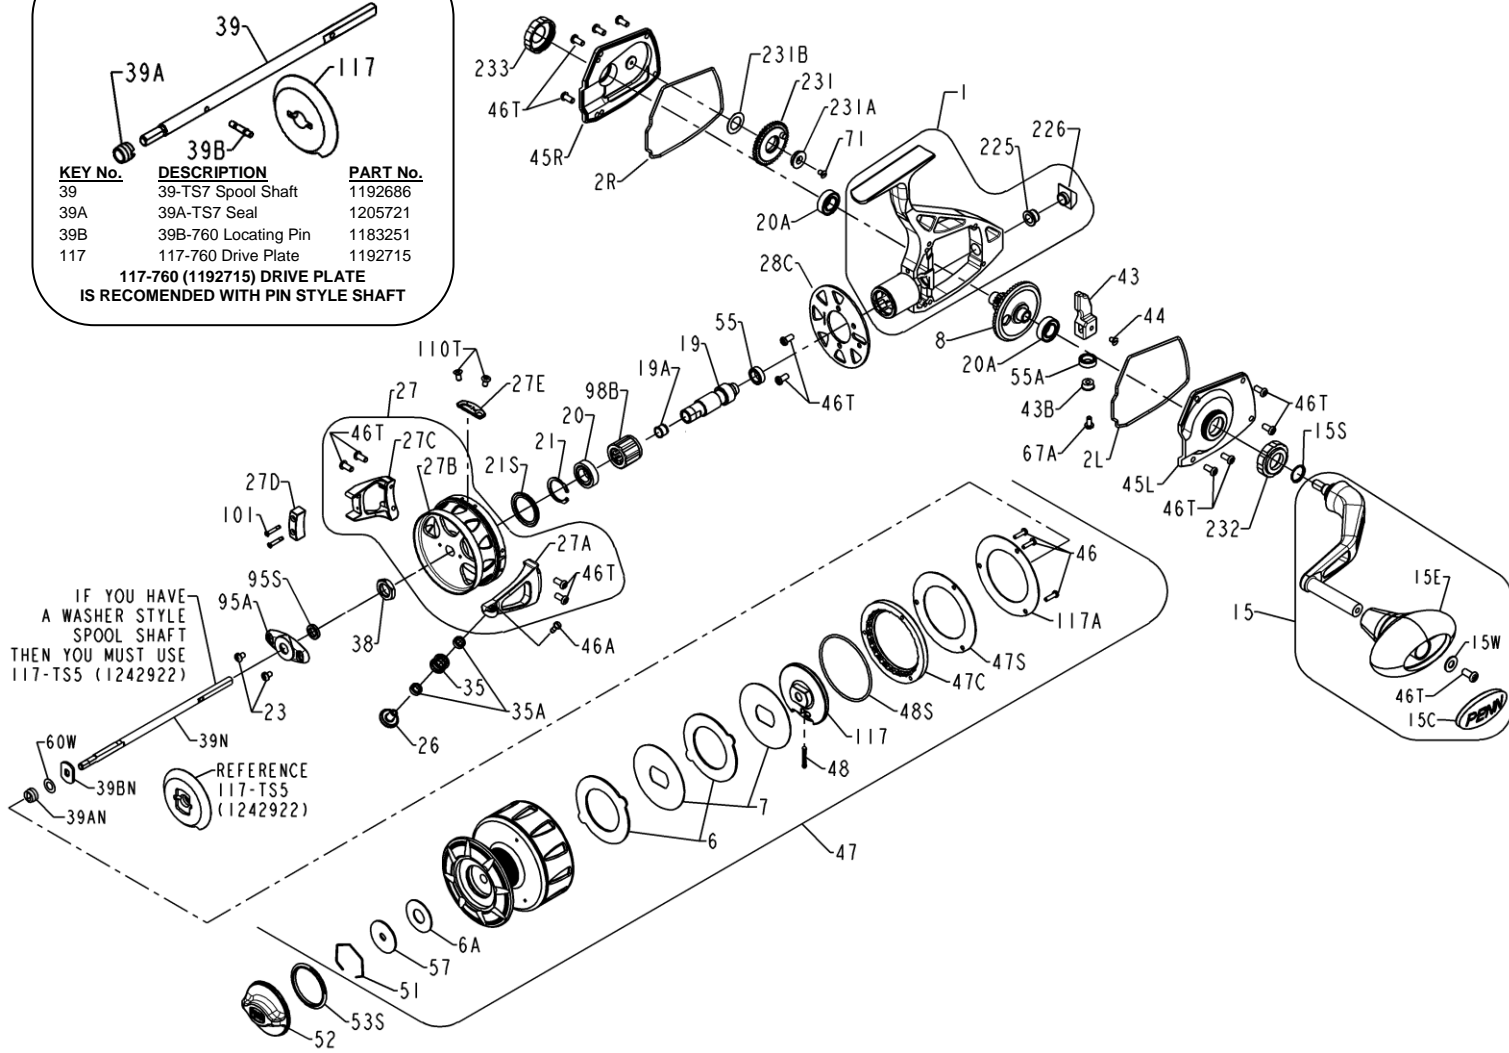

PENN PARTS LIST FOR MODEL TRQS7-BBLS (Bailless Rotor)

REEL ASSEMBLY NO 1227752

PIN STYLE SPOOL SHAFT

KEY No.	DESCRIPTION	PART No.
39	39-TS7 Spool Shaft	1192686
39A	39A-TS7 Seal	1205721
39B	39B-760 Locating Pin	1183251
117	117-760 Drive Plate	1192715

117-760 (1192715) DRIVE PLATE IS RECOMENDED WITH PIN STYLE SHAFT

IF YOU HAVE A WASHER STYLE SPOOL SHAFT THEN YOU MUST USE 117-TS5 (1242922)

REFERENCE 117-TS5 (1242922)

KEY No.	DESCRIPTION	PART No.
1	1-TS7B Housing Asm (Black)	1200324
2L	2L-TS7 Left Housing Gasket	1200326
2R	2R-TS7 Right Housing Gasket	1200327
6	6-950M Eared Drag Washer (2 req)	1190981
6A	6-309 Drag Washer	1180917
7	7-TS7 Keyed Drag Washer (2 req)	1192588
8	8-TS7 Gear Assembly	1192589
15	15-TS7B Handle Asm (Black)	1200328
15C	15C-TS7 Handle Knob Cap	1226716
15E	15E-TS7 Handle Knob	1229393
15S	15S-TS7 Handle Seal	1200419
15W	15W-TS7 Washer	1229399
19	19-TS7 Pinion	1200330
19A	19A-TS7 Pinion Bushing	1192606
20	20-TS7 Pinion Ball Bearing	1191260
20A	20A-TS7 Gear Ball Bearing (2 req)	1191263
21	21-TS7 Retaining Ring	1192641
21S	21S-TS7 Rotor Seal	1191276
23	23-750 Cover Screw (2 req)	1181953
26	26-TS7MB Roller Stud (Black)	1225787
27	27-TS7MB Rotor Assembly (Black)	1225799
27A	27A-TS7MB Roller Arm (Black)	1229728
27B	27B-TS7B Rotor Cup (Black)	1229737
27C	27C-TS7MB Balance W. Arm (Black)	1229751
27D	27E-TS7M Bailless Balance Weight	1225788
27E	27E-TS7 Balance Weight	1200335
28C	28C-TS7B Rotor Flange (Black)	1200339
35	35-TS7 Line Roller	1205239
35A	35A-950M Ball Bearing (2 req)	1182951
38	38-9500 Rotor Nut	1183160
39N	39N-TS7 Spool Shaft (Washer Style)	1251997
39AN	39AN-TS7 Plate Seal	1251999
39BN	39B-TS7 Locating Washer	1241979
43	43-TS7 Crosswind Block	1191815
43B	43B-TS7 C.W. Bearing Pilot	1192690
44	44-TS7 C.W. Shaft Retaining Screw	1225769
45L	45L-TS7B L.S. Cover (Black)	1200345
45R	45R-TS7B R.S. Cover (Black)	1200347
46	46-4300 Cover Screw (3 req)	1183567
46A	46-TS5M Line Roller Screw	1225782
46T	46T-TS7 Screw (15 req)	1191914
47	47-TS7B Spool Asm (Black)	1200349
47C	47C-TS7 Drag Cover	1192691
47S	47S-TS7 Drag Seal	1191959
48	48-5600 Click Tongue Asm	1183710
48S	48S-TS7 O-Ring	1211091
51	51-8000CV2 Retaining Ring	1245795
52	52-TS7B Drag Knob Asm (Black)	1200351
53S	53S-TS7 Drag Knob Seal	1211093
55	55-TS7 Ball Bearing	1192029
55A	55A-TS7 C.W. Bearing	1203081
57	57-760 Keyed Drag Washer	1192695
60W	60W-TS7 Spool Shim	1242146
67A	67A-70 C.W. Bearing Screw	1184111
71	71-TS7 Main Gear Flat Hd Screw	1200354
71	71-TS7 Main Gear Flat Hd Screw	1200354
231A	231A-TS7 Crosswind Gear Bushing	1192741
231B	231B-TS7 Crosswind Gear Washer	1192742
232	232-TS7B Open Brg Cover (Black)	1200358
233	233-TS7B Closed Brg Cover (Black)	1200360