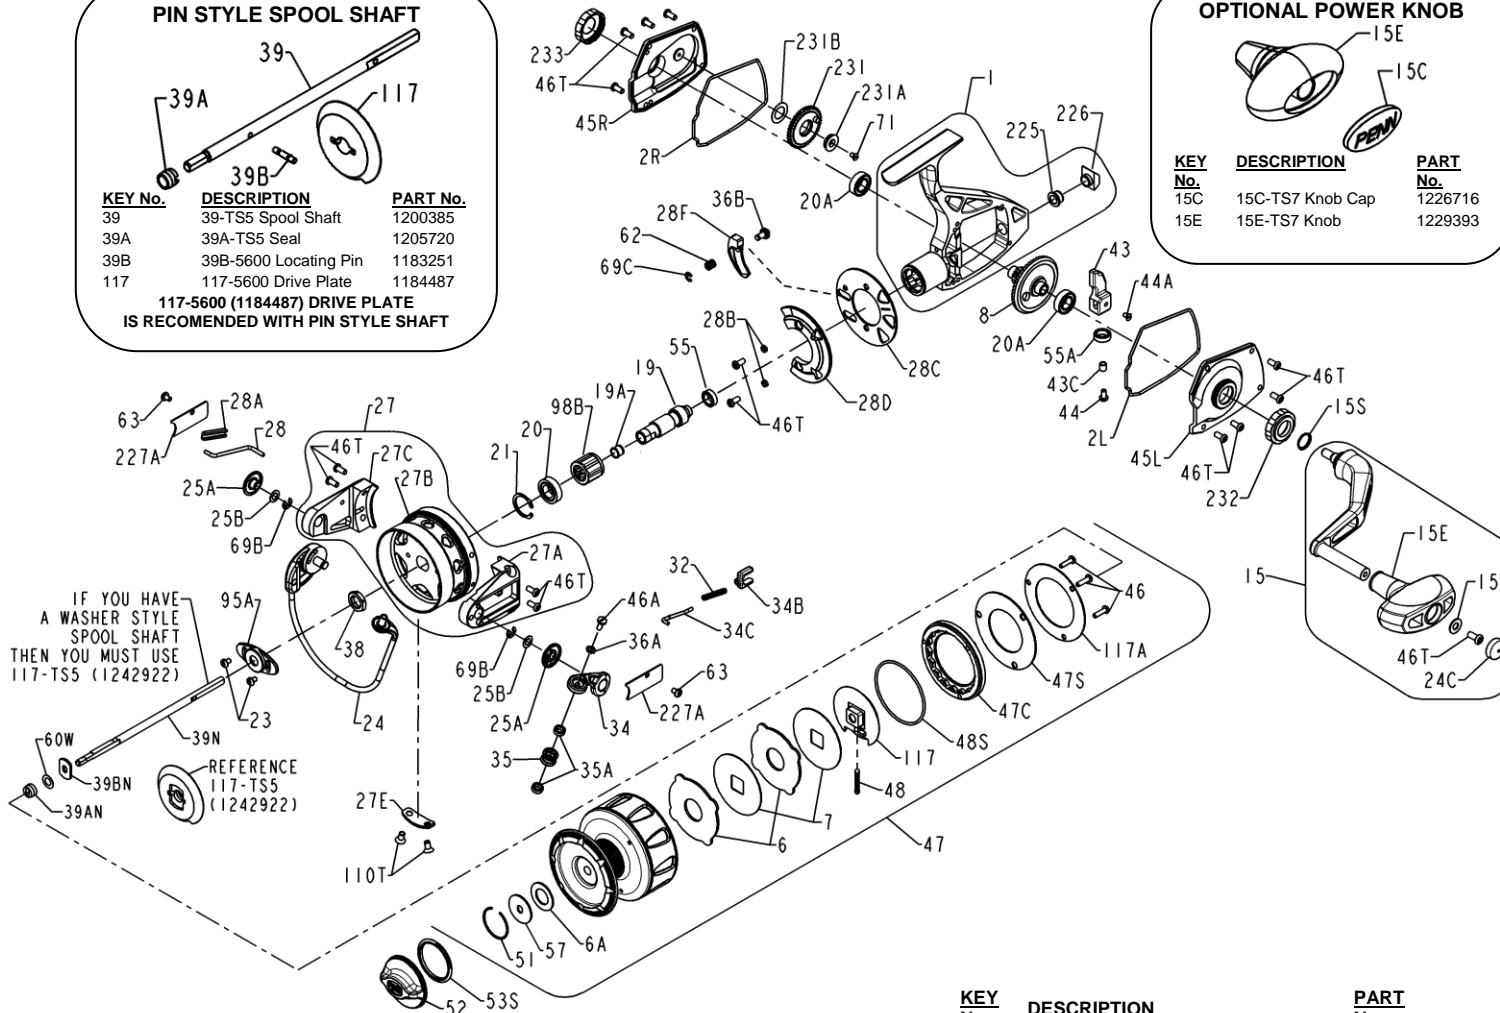

PARTS LIST FOR MODELS TRQS5E-B (Black) & TRQS5E-G (Gold)

REEL ASM NO's 1227749 (TRQS5E-B) & 1233558 (TRQS5E-G)

PIN STYLE SPOOL SHAFT

KEY No.	DESCRIPTION	PART No.
39	39-TS5 Spool Shaft	1200385
39A	39A-TS5 Seal	1205720
39B	39B-5600 Locating Pin	1183251
117	117-5600 Drive Plate	1184487

117-5600 (1184487) DRIVE PLATE IS RECOMENDED WITH PIN STYLE SHAFT

OPTIONAL POWER KNOB

KEY No.	DESCRIPTION	PART No.
15C	15C-TS7 Knob Cap	1226716
15E	15E-TS7 Knob	1229393

IF YOU HAVE A WASHER STYLE SPOOL SHAFT THEN YOU MUST USE 117-TS5 (1242922)

REFERENCE 117-TS5 (1242922)

KEY No.	DESCRIPTION	PART No.
1	1-TS5B Housing Asm (Black)	1200362
1	1-TS5G Housing Asm (Gold)	1200363
2L	2L-TS5 Left Housing Gasket	1200364
2R	2R-TS5 Right Housing Gasket	1200365
6	6-5600 Eared Drag Washer (2 req)	1180923
6A	6-155 Drag Washer	1180915
7	7-5600 Keyed Drag Washer (2 req)	1181019
8	8-TS5 Gear Assembly	1191026
15	15-TS5B Handle Asm (Black)	1200366
15	15-TS5G Handle Asm (Gold)	1200367
15E	15E-TS5 Knob	1229392
15S	15S-TS7 Rotor Seal	1200419
15W	15W-TS7 Washer	1229399

KEY No.	DESCRIPTION	PART No.
19	19-TS5 Pinion	1200368
19A	19A-TS5 Pinion Bushing	1200369
20	20-TS7 Pinion Ball Bearing	1191260
20A	20-TS5 Gear Ball Bearing (2 req)	1200370
21	21-TS7 Retaining Ring	1192641
23	23-750 Cover Screw (2 req)	1181953
24	24-TS5 Bail Wire Assembly	1191328
24C	24C-525MAG2 Knob Cap	1239041
25A	25A-TS7 Bail Bushing (2 req)	1200331
25B	25B-TS7 Bail Washer (2 req)	1200332
27	27-TS5-B Rotor Asm (Black)	1200371
27	27-TS5G Rotor Asm (Gold)	1200372
27A	27A-TS5BP Roller Arm (Black)	1280969
27A	27A-TS5GP Roller Arm (Gold)	1280970
27B	27B-TS5B Rotor Cup (Black)	1229734
27B	27B-TS5G Rotor Cup (Gold)	1229735
27C	27C-TS5B Cam Arm (Black)	1229746
27C	27C-TS5G Cam Arm (Gold)	1229747
27E	27E-TS5 Balance Weight	1200373