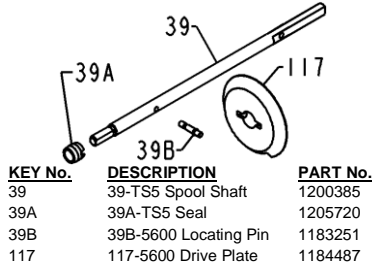

PARTS LIST FOR MODELS TRQS5E-B (Black) & TRQS5E-G (Gold)

REEL ASM NO's 1227749 (TRQS5E-B) & 1233558 (TRQS5E-G)

PIN STYLE SPOOL SHAFT

KEY No.	DESCRIPTION	PART No.
39	39-TS5 Spool Shaft	1200385
39A	39A-TS5 Seal	1205720
39B	39B-5600 Locating Pin	1183251
117	117-5600 Drive Plate	1184487

117-5600 (1184487) DRIVE PLATE IS RECOMENDED WITH PIN STYLE SHAFT

OPTIONAL POWER KNOB

KEY No.	DESCRIPTION	PART No.
15C	15C-TS7 Knob Cap	1226716
15E	15E-TS7 Knob	1229393

IF YOU HAVE A WASHER STYLE SPOOL SHAFT THEN YOU MUST USE 117-TS5 (1242922)

REFERENCE 117-TS5 (1242922)

KEY No.	DESCRIPTION	PART No.
1	1-TS5B Housing Asm (Black)	1200362
1	1-TS5G Housing Asm (Gold)	1200363
2L	2L-TS5 Left Housing Gasket	1200364
2R	2R-TS5 Right Housing Gasket	1200365
6	6-5600 Eared Drag Washer (2 req)	1180923
6A	6-155 Drag Washer	1180915
7	7-5600 Keyed Drag Washer (2 req)	1181019
8	8-TS5 Gear Assembly	1191026
15	15-TS5B Handle Asm (Black)	1200366
15	15-TS5G Handle Asm (Gold)	1200367
15E	15E-TS5 Knob	1229392
15S	15S-TS7 Rotor Seal	1200419
15W	15W-TS7 Washer	1229399

KEY No.	DESCRIPTION	PART No.
19	19-TS5 Pinion	1200368
19A	19A-TS5 Pinion Bushing	1200369
20	20-TS7 Pinion Ball Bearing	1191260
20A	20-TS5 Gear Ball Bearing (2 req)	1200370
21	21-TS7 Retaining Ring	1192641
23	23-750 Cover Screw (2 req)	1181953
24	24-TS5 Bail Wire Assembly	1191328
24C	24C-525MAG2 Knob Cap	1239041
25A	25A-TS7 Bail Bushing (2 req)	1200331
25B	25B-TS7 Bail Washer (2 req)	1200332
27	27-TS5-B Rotor Asm (Black)	1200371
27	27-TS5G Rotor Asm (Gold)	1200372
27A	27A-TS5BP Roller Arm (Black)	1280969
27A	27A-TS5GP Roller Arm (Gold)	1280970
27B	27B-TS5B Rotor Cup (Black)	1229734
27B	27B-TS5G Rotor Cup (Gold)	1229735
27C	27C-TS5B Cam Arm (Black)	1229746
27C	27C-TS5G Cam Arm (Gold)	1229747
27E	27E-TS5 Balance Weight	1200373