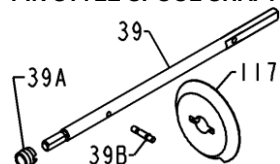

PENN® PARTS LIST FOR MODELS TRQS5-BBLS (Bailless Rotor)

REEL ASSEMBLY NO 1227748.

PIN STYLE SPOOL SHAFT

KEY No.	DESCRIPTION	PART No.
39	39-TS5 Spool Shaft	1200385
39A	39A-TS5 Seal	1205720
39B	39B-5600 Locating Pin	1183251
117	117-5600 Drive Plate	1184487

117-5600 (1184487) DRIVE PLATE IS RECOMENDED WITH PIN STYLE SHAFT

IF YOU HAVE A WASHER STYLE SPOOL SHAFT, YOU MUST USE 117-TS5 (1242922)

REFERENCE 117-TS5 (1242922)

OPTIONAL POWER KNOB

KEY No.	DESCRIPTION	PART No.
15C	15C-TS7 Knob Cap	1226716
15E	15E-TS7 Knob	1229393