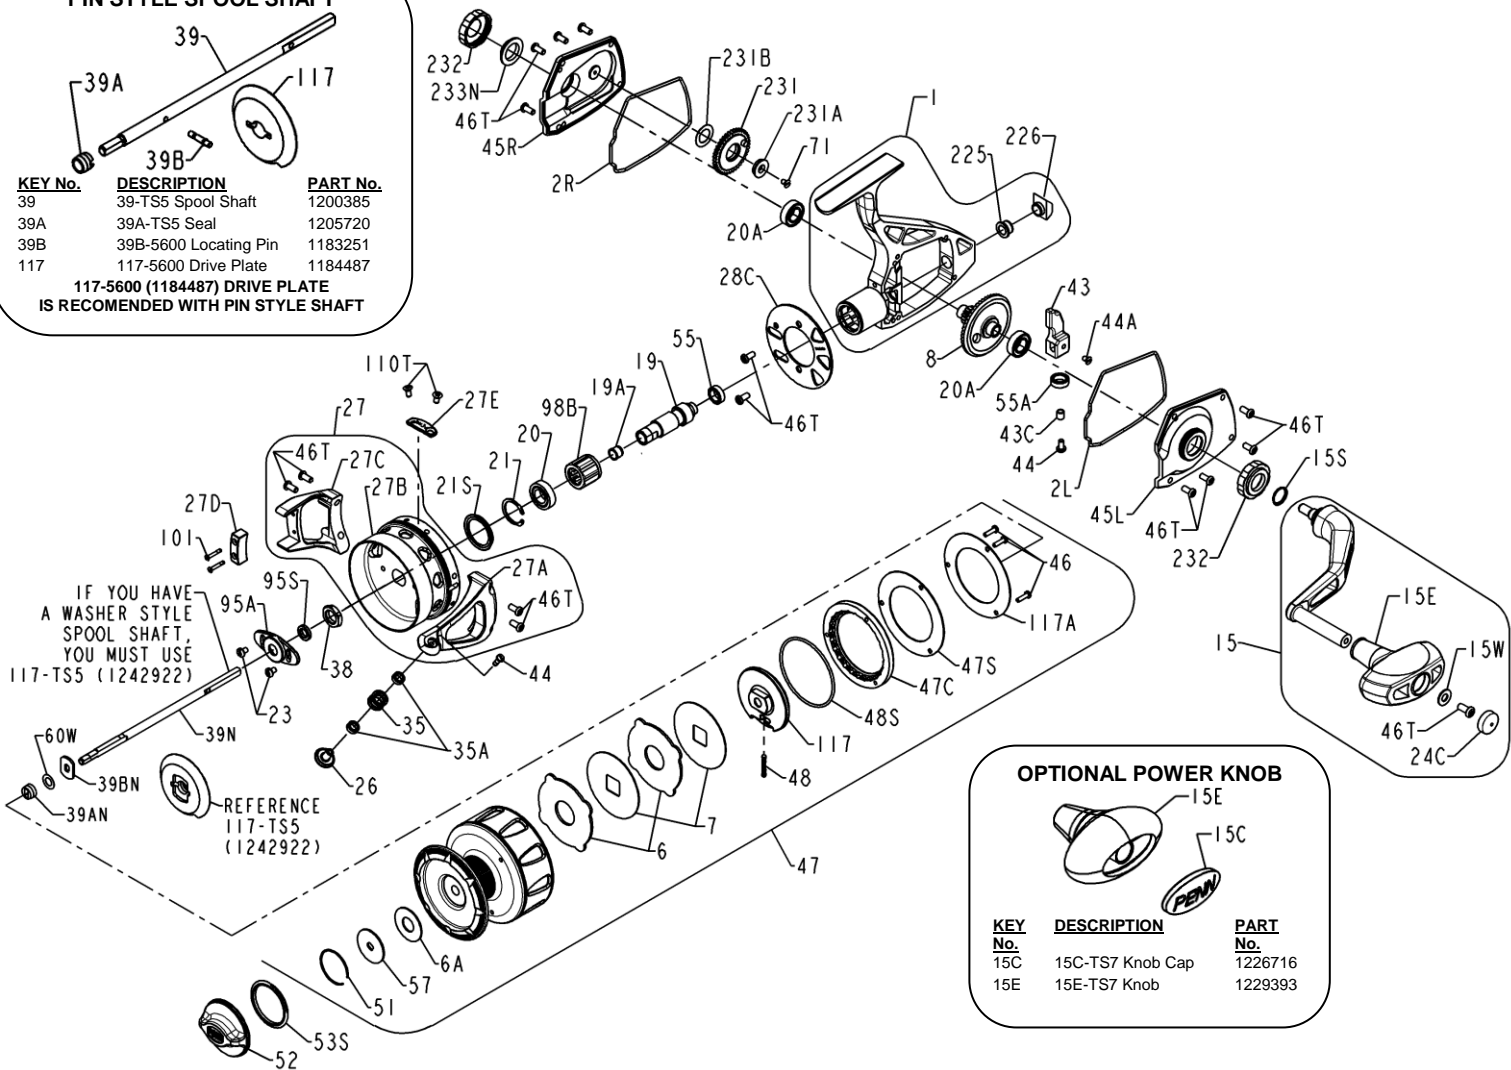

PENN® PARTS LIST FOR MODELS TRQS5-BBLS (Bailless Rotor)

REEL ASSEMBLY NO 1227748.

PIN STYLE SPOOL SHAFT

KEY No.	DESCRIPTION	PART No.
39	39-TS5 Spool Shaft	1200385
39A	39A-TS5 Seal	1205720
39B	39B-5600 Locating Pin	1183251
117	117-5600 Drive Plate	1184487

117-5600 (1184487) DRIVE PLATE IS RECOMENDED WITH PIN STYLE SHAFT

IF YOU HAVE A WASHER STYLE SPOOL SHAFT, YOU MUST USE 117-TS5 (1242922)

REFERENCE 117-TS5 (1242922)

OPTIONAL POWER KNOB

KEY No.	DESCRIPTION	PART No.
15C	15C-TS7 Knob Cap	1226716
15E	15E-TS7 Knob	1229393