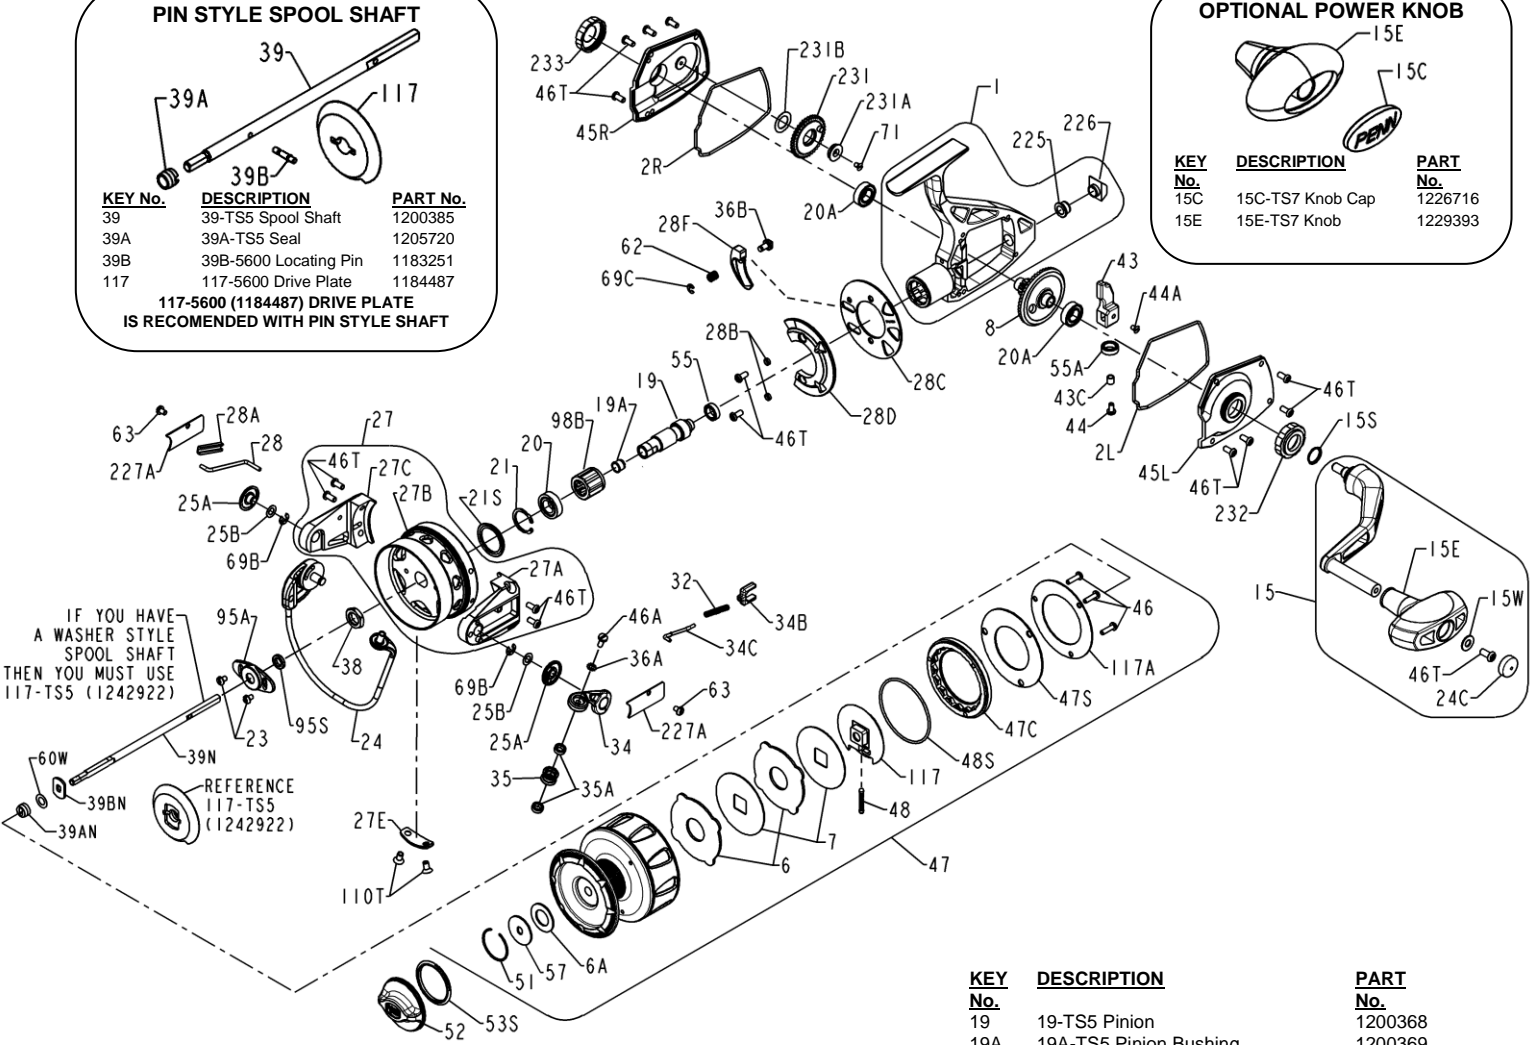

PENN[®] PARTS LIST FOR MODELS TRQS5-B (Black) & TRQS5-G (Gold)

REEL ASM NO's 1227747 (TRQS5-B) & 1227750 (TRQS5-G)

PIN STYLE SPOOL SHAFT

KEY No.	DESCRIPTION	PART No.
39	39-TS5 Spool Shaft	1200385
39A	39A-TS5 Seal	1205720
39B	39B-5600 Locating Pin	1183251
117	117-5600 Drive Plate	1184487

117-5600 (1184487) DRIVE PLATE IS RECOMENDED WITH PIN STYLE SHAFT

OPTIONAL POWER KNOB

KEY No.	DESCRIPTION	PART No.
15C	15C-TS7 Knob Cap	1226716
15E	15E-TS7 Knob	1229393

IF YOU HAVE A WASHER STYLE SPOOL SHAFT THEN YOU MUST USE 117-TS5 (1242922)

KEY No.	DESCRIPTION	PART No.
1	1-TS5B Housing Asm (Black)	1200362
1	1-TS5G Housing Asm (Gold)	1200363
2L	2L-TS5 Left Housing Gasket	1200364
2R	2R-TS5 Right Housing Gasket	1200365
6	6-5600 Eared Drag Washer (2 req)	1180923
6A	6-155 Drag Washer	1180915
7	7-5600 Keyed Drag Washer (2 req)	1181019
8	8-TS5 Gear Assembly	1191026
15	15-TS5B Handle Asm (Black)	1200366
15	15-TS5G Handle Asm (Gold)	1200367
15E	15E-TS5 Knob	1229392
15S	15S-TS7 Handle Seal	1200419
15W	15W-TS7 Washer	1229399

KEY No.	DESCRIPTION	PART No.
19	19-TS5 Pinion	1200368
19A	19A-TS5 Pinion Bushing	1200369
20	20-TS7 Pinion Ball Bearing	1191260
20A	20-TS5 Gear Ball Bearing (2 req)	1200370
21	21-TS7 Retaining Ring	1192641
21S	21S-TS7 Rotor Seal	1191276
23	23-750 Cover Screw (2 req)	1181953
24	24-TS5 Bail Wire Assembly	1191328
24C	24C-525MAG2 Knob Cap	1239041
25A	25A-TS7 Bail Bushing (2 req)	1200331
25B	25B-TS7 Bail Washer (2 req)	1200332
27	27-TS5-B Rotor Asm (Black)	1200371
27	27-TS5-G Rotor Asm (Gold)	1200372
27A	27A-TS5BP Roller Arm (Black)	1280969
27A	27A-TS5GP Roller Arm (Gold)	1280970
27B	27B-TS5B Rotor Cup (Black)	1229734
27B	27B-TS5G Rotor Cup (Gold)	1229735
27C	27C-TS5B Cam Arm (Black)	1229746
27C	27C-TS5G Cam Arm (Gold)	1229747
27E	27E-TS5 Balance Weight	1200373