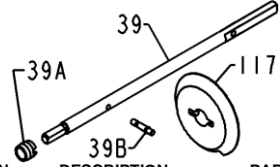

# PENN PARTS LIST FOR MODELS TRQS5-B (Black) & TRQS5-G (Gold)

REEL ASM NO's 1227747 (TRQS5-B) & 1227750 (TRQS5-G)

## PIN STYLE SPOOL SHAFT

KEY No.	DESCRIPTION	PART No.
39	39-TS5 Spool Shaft	1200385
39A	39A-TS5 Seal	1205720
39B	39B-5600 Locating Pin	1183251
117	117-5600 Drive Plate	1184487

**117-5600 (1184487) DRIVE PLATE IS RECOMMENDED WITH PIN STYLE SHAFT**

KEY No.	DESCRIPTION	PART No.
1	1-TS5B Housing Asm (Black)	1200362
1	1-TS5G Housing Asm (Gold)	1200363
2L	2L-TS5 Left Housing Gasket	1200364
2R	2R-TS5 Right Housing Gasket	1200365
6	6-5600 Eared Drag Washer (2 req)	1180923
6A	6-155 Drag Washer	1180915
7	7-5600 Keyed Drag Washer (2 req)	1181019
8	8-TS5 Gear Assembly	1191026
15	15-TS5B Handle Asm (Black)	1200366
15	15-TS5G Handle Asm (Gold)	1200367
15E	15E-TS5 Knob	1229392
15S	15S-TS7 Handle Seal	1200419
15W	15W-TS7 Washer	1229399

KEY No.	DESCRIPTION	PART No.
19	19-TS5 Pinion	1200368
19A	19A-TS5 Pinion Bushing	1200369
20	20-TS7 Pinion Ball Bearing	1191260
20A	20-TS5 Gear Ball Bearing (2 req)	1200370
21	21-TS7 Retaining Ring	1192641
21S	21S-TS7 Rotor Seal	1191276
23	23-750 Cover Screw (2 req)	1181953
24	24-TS5 Bail Wire Assembly	1191328
24C	24C-525MAG2 Knob Cap	1239041
25A	25A-TS7 Bail Bushing (2 req)	1200331
25B	25B-TS7 Bail Washer (2 req)	1200332
27	27-TS5-B Rotor Asm (Black)	1200371
27	27-TS5-G Rotor Asm (Gold)	1200372
27A	27A-TS5BP Roller Arm (Black)	1280969
27A	27A-TS5GP Roller Arm (Gold)	1280970
27B	27B-TS5B Rotor Cup (Black)	1229734
27B	27B-TS5G Rotor Cup (Gold)	1229735
27C	27C-TS5B Cam Arm (Black)	1229746
27C	27C-TS5G Cam Arm (Gold)	1229747
27E	27E-TS5 Balance Weight	1200373