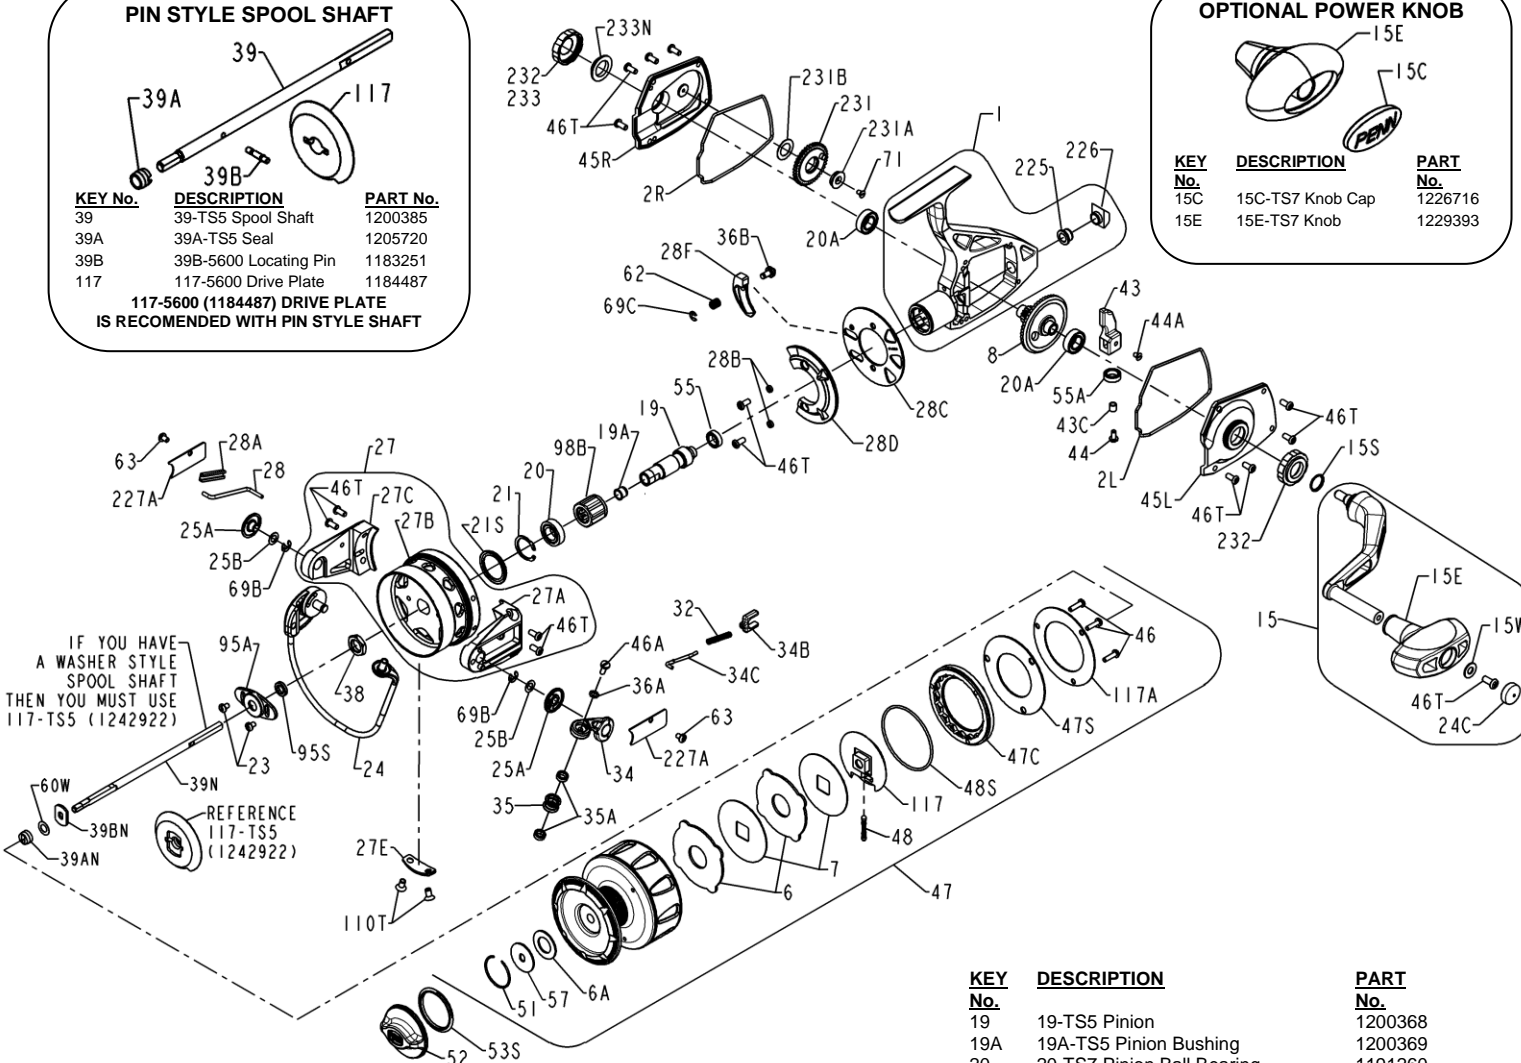

# PENN PARTS LIST FOR MODELS TRQS5-B (Black) & TRQS5-G (Gold)

REEL ASM NO's 1227747 (TRQS5-B) & 1227750 (TRQS5-G)

## PIN STYLE SPOOL SHAFT

KEY No.	DESCRIPTION	PART No.
39	39-TS5 Spool Shaft	1200385
39A	39A-TS5 Seal	1205720
39B	39B-5600 Locating Pin	1183251
117	117-5600 Drive Plate	1184487

**117-5600 (1184487) DRIVE PLATE IS RECOMMENDED WITH PIN STYLE SHAFT**

## OPTIONAL POWER KNOB

KEY No.	DESCRIPTION	PART No.
15C	15C-TS7 Knob Cap	1226716
15E	15E-TS7 Knob	1229393

IF YOU HAVE A WASHER STYLE SPOOL SHAFT THEN YOU MUST USE 117-TS5 (1242922)

REFERENCE 117-TS5 (1242922)

KEY No.	DESCRIPTION	PART No.
19	19-TS5 Pinion	1200368
19A	19A-TS5 Pinion Bushing	1200369
20	20-TS7 Pinion Ball Bearing	1191260
20A	20-TS5 Gear Ball Bearing (2 req)	1200370
21	21-TS7 Retaining Ring	1192641
21S	21S-TS7 Rotor Seal	1191276
23	23-750 Cover Screw (2 req)	1181953
24	24-TS5 Bail Wire Assembly	1191328
24C	24C-525MAG2 Knob Cap	1239041
25A	25A-TS7 Bail Bushing (2 req)	1200331
25B	25B-TS7 Bail Washer (2 req)	1200332
27	27-TS5-B Rotor Asm (Black)	1200371
27	27-TS5-G Rotor Asm (Gold)	1200372
27A	27A-TS5BP Roller Arm (Black)	1280969
27A	27A-TS5GP Roller Arm (Gold)	1280970
27B	27B-TS5B Rotor Cup (Black)	1229734
27B	27B-TS5G Rotor Cup (Gold)	1229735
27C	27C-TS5B Cam Arm (Black)	1229746
27C	27C-TS5G Cam Arm (Gold)	1229747
27E	27E-TS5 Balance Weight	1200373