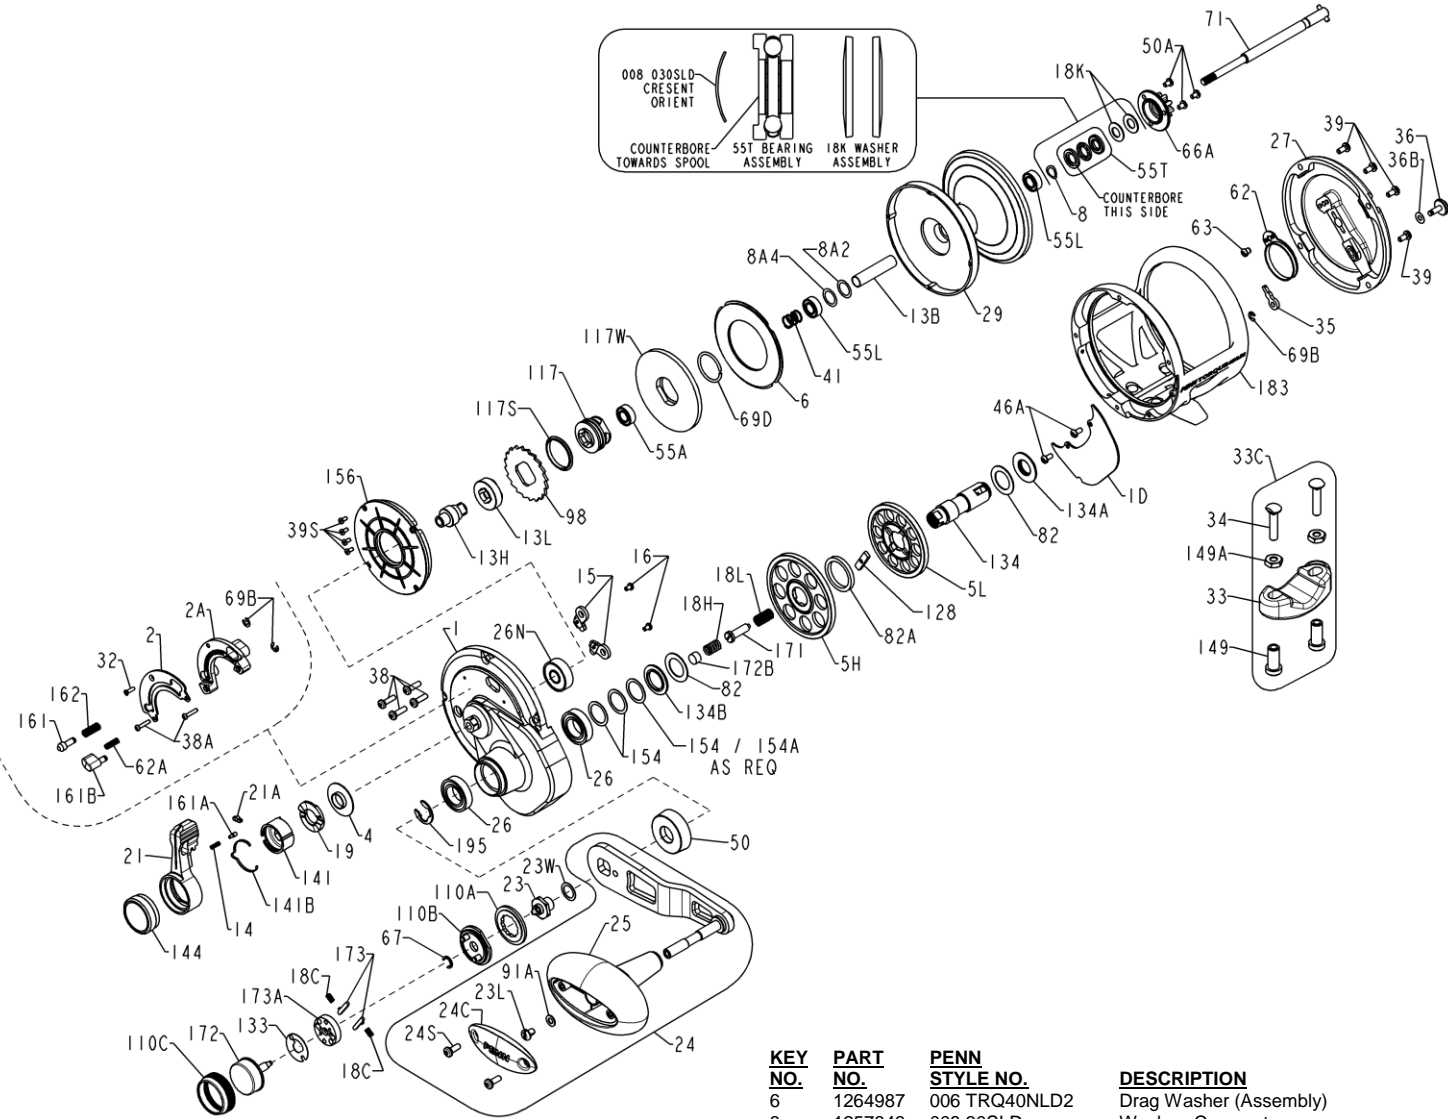

PARTS LIST FOR MODEL TRQ40NLD2G

REEL ASSEMBLY NO. 1206070

KEY NO.	PART NO.	PENN STYLE NO.	DESCRIPTION
23	1229458	023 012VS	Handle Screw
23L	1191283	023L750	Handle Knob Screw
23W	1286986	023WTRQ40NLD2	Handle Nut Washer
24	1265016	024 TRQ40NLD2G	Handle Asm (Gold)
24C	1286717	024CSQL50LW	Handle Knob Cap
24S	1265021	024STRQ40NLD2	Knob Cap Screw (2 req)
25	1286716	025 SQL50	Handle Knob
26	1265023	026 TRQ40NLD2	Ball Bearing (2 req)
26N	1182145	026N025	Ball Bearing
27	1265035	027 TRQ40NLD2G	Plate, L.S. (Gold)
29	1265043	029 TRQ40NLD2G	Spool (Gold)
32	1265049	032 TRQ15LD2S	Screw, Flat Head (Silver)
33	1290729	033 TRQ	Rod Clamp
33C	1290731	033CTRQ40NLD2	Rod Clamp Kit
34	1182788	034 045	Screw, Rod Clamp (2 req)
35	1188656	035 20	Click Tongue
36	1265053	036 TRQ40NLD2S	Click Button (Silver)
36B	1188651	036B20	Spacer, Click Button
38	1293254	038 TRQ40SN	Screw, Locking (4 req)
38A	1265055	038 TRQ40NLD2S	Screw (Silver) (2 req)
39	1293255	039 TRQ40SN	Screw, Locking (4 req)
39S	1183261	039S965	Screw, Cover (4 req)
41	1265056	041 TRQ40NLD2	Spring, Drag
46A	1183585	046A4300	Screw, Cover (2 req)
50	1265058	050 TRQ15LD2G	Gear Shield (Gold)
50A	1183767	050 716	Screw, Ratchet (3 req)
55A	1238912	055A50SLD	Ball Bearing
55L	1286985	055L020	Ball Bearing (2 req)
55T	1238913	055T30SLD	Bearing Assembly
62	1184026	062 209	Click Spring
62A	1236596	062 TRQ40	Spring, Strike Button
63	1184048	063 209	Screw, Click Spring
66A	1265059	066AFTHLD	Click Ratchet
67	1184105	067 030VS	Retaining E-Ring, Shift
69B	1184125	069B050	Retaining E-Ring (3 req)
69D	1265060	069DFTH15LD	Retaining Ring, Drag
71	1265067	071 TRQ40NLD2	Spindle (Assembly)
82	1265070	082 TRQ40NLD2	Washer, Teflon (2 req)
82A	1265071	082A30SLD2	Washer, Gear Separating
91A	1277514	091ATRQ40NLD2	Handle Knob Washer
98	1265073	098 FTH40NLD2	Dog Ratchet
110A	1230438	110A012VS	Handle Screw Lock Ring
110B	1264940	110BTRQ40NLD2S	Shifter Base (Silver)
110C	1264941	110C012VSS	Shift Button Ring (Silver)
117	1265076	117 TRQ40NLD2	Drive Plate Hub
117S	1265080	117STRQ40NLD2	Drag Cover Seal
117W	1265083	117WTRQ40NLD2	Drag Washer
128	1265084	128 30SLD2	Shift Key
133	1230583	133 012VS	Retaining Plate
134	1265085	134 30SLD2	Gear Stud
134A	1265086	134A30SLD2	Gear Stud Nut
134B	1265087	134B30SLD2	Gear Spacer
141	1265088	141 TRQ15LD2	Cam Follower
141B	1265089	141BTRQ15LD2	Spring, Preset Knob
144	1265091	144 TRQ15LD2S	Preset Knob (Silver)
149	1184702	149 045	Rod Clamp Nut (2 req)
149A	1184706	149 200	Hex Nut (2 req)
154	1265092	154 TRQ40NLD2	Shim, .010 (2 + As Req)
154A	1306668	154ATRQ40NLD2	Shim, .004 (As required)
156	1265095	156 TRQ40NLD2	Cover Drag
161	1265097	161 TRQ40NLD2	Pin, Free Locating
161A	1265098	161ATRQ15LD2	Pin, Lever Click
161B	1265099	161BTRQ40NLD2	Strike Button
162	1184795	162 050	Spring, Free Button
171	1265101	171 30SLD2	Shift Plunger (Screw)
172	1265104	172 012VSG	Shift Button (Gold)
172B	1184831	172B030VS	Shift Spacer
173	1192384	173 012VS	Shifter Catch (2 req)
173A	1230664	173A012VS	Shift Catch Holder
183	1265117	183 TRQ40NLD2G	Frame Assembly (Gold)
195	1184955	195 040	Gear Stud Ret. E-Ring