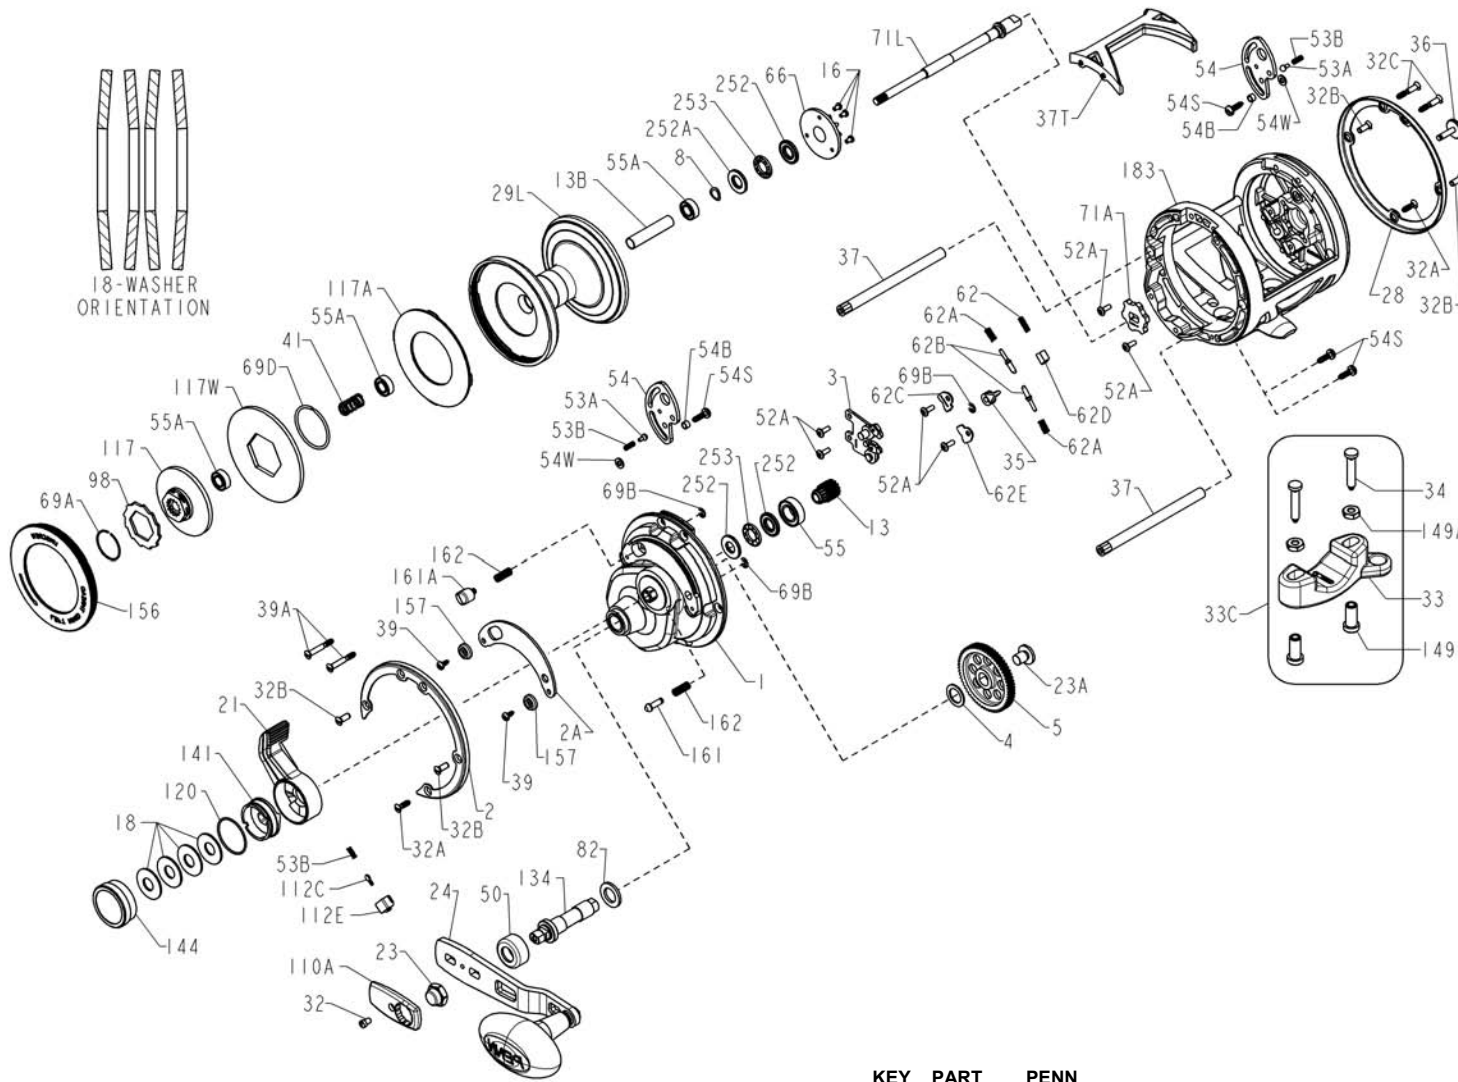

PARTS LIST FOR MODEL SQL60LDLH

REEL ASM NO 1238642

KEY NO.	PART NO.	PENN STYLE NO.	DESCRIPTION
21	1260194	21-60SLDLH	Lever- LH Drag
23	1229462	23-TRQ40	Nut, Handle
23A	1181930	23-6CH	Screw, Main Gear
24	1229501	24-TRQ40	Assembly, Handle
28	1239357	28-50SLD	Ring, Left Side
29L	1260196	29L-60SLDLH	Spool- LH
32	1182708	32-15	Screw, Handle Lock
32A	1238924	32-30SLD	Screw (2 Req)
32B	1182722	32-310	Screw (4 Req)
32C	1239359	32-50SLD	Screw (2 Req)
33	1197532	33-114H2	Rod Clamp
33C	1197534	33C-114H2	Rod Clamp Kit
34	1182786	34-16VS	Screw, Rod Clamp (2 Req)
35	1238939	35-30SLD	Tongue, Click
36	1238940	36-30SLD	Button, Click
37	1239426	37-60SLD	Bar, Spacer (2 Req)
37T	1239427	37T-60SLD	Bar, Top Spacer
39	1238942	39-30SLD	Screw, Thread Cutting (2 Req)
39A	1239362	39-50SLD	Screw (2 Req)
41	1238943	41-30SLD	Spring
50	1238944	50-30SLD	Shield, Gear Stud
52A	1183843	52A-260	Screw (6 Req)
53A	1183846	53A-5600	Pin, Lug Locating (2 Req)
53B	1183848	53B-5600	Spring, Lug (2) & Drag Click (1)
54	1239363	54-50SLD	Lug, Harness (2 Req)
54B	1239364	54B-50SLD	Bushing, Lug (2 Req)
54S	1238946	54S-50SLD	Screw, Thread Cutting (4 Req)
54W	1239365	54W-50SLD	Washer, Lug (2 Req)
55	1239366	55-50SLD	Bearing (17x9x5)
55A	1238912	55A-50SLD	Bearing (12x6x4) (3 Req)
62	1236596	62-TRQ40	Spring
62A	1184033	62A-310	Spring (2 Req)
62B	1184037	62B-525	Pin, Click (2 Req)
62C	1238914	62C-30SLD	Plate, Click Retaining
62D	1230189	62A-TRQ40	Block, Click Button Locator
62E	1184041	62C-321LH	Plate, Click Retaining
66	1238915	66-30SLD	Ratchet, Click
69A	1238916	69A-30SLD	Ring, Retaining, Round
69B	1184125	69B-50	Ring, Retaining, "E" (3 Req)
69D	1239369	69D-50SLD	Ring, Retaining, Round
71A	1239370	71A-50SLD	Plate, Spindle Locking
71L	1239428	71L-60SLD	Spindle
82	1184220	82-25	Washer
98	1238980	98-30SLD	Ratchet
110A	1238983	110A-30SLD	Plate, Handle Nut Locking
112C	1238984	112C-30SLD	Pin, Click
112E	1238985	112E-30SLD	Housing, Lever Click
117	1239375	117-50SLD-1	Drive Plate
117A	1239402	117A-50SLD	Drag Washer, Assembly
117W	1239406	117W-50SLD	Drag Washer, Metal
120	1239407	120-50SLD	O-Ring
134	1239408	134-50SLD	Gear Stud
141	1260198	141-60SLDLH	Follower- LH Cam
144	1239414	144-50SLD	Knob, Preset
149	1184702	149-45	Rod Clamp Nut (2 Req)
149A	1184706	149-200	Nut, Hex (2 Req)
156	1260200	156-60SLDLH	Cover- LH Drag
157	1239002	157-30SLD	Bushing, Quadrant (2 Req)
161	1239011	161-30SLD	Button, Free Spool
161A	1184787	161-40	Button Asm., Strike
162	1184795	162-50	Spring (2 Req)
183	1260202	183-60SLDLH	Frame Asm- LH
252	1257835	252-50SLD	Washer, Thrust (3 Req)
252A	1257836	252A-50SLD	Washer, C'bore Thrust
253	1257837	253-50SLD	Asm, Ball & Cage (2 Req)