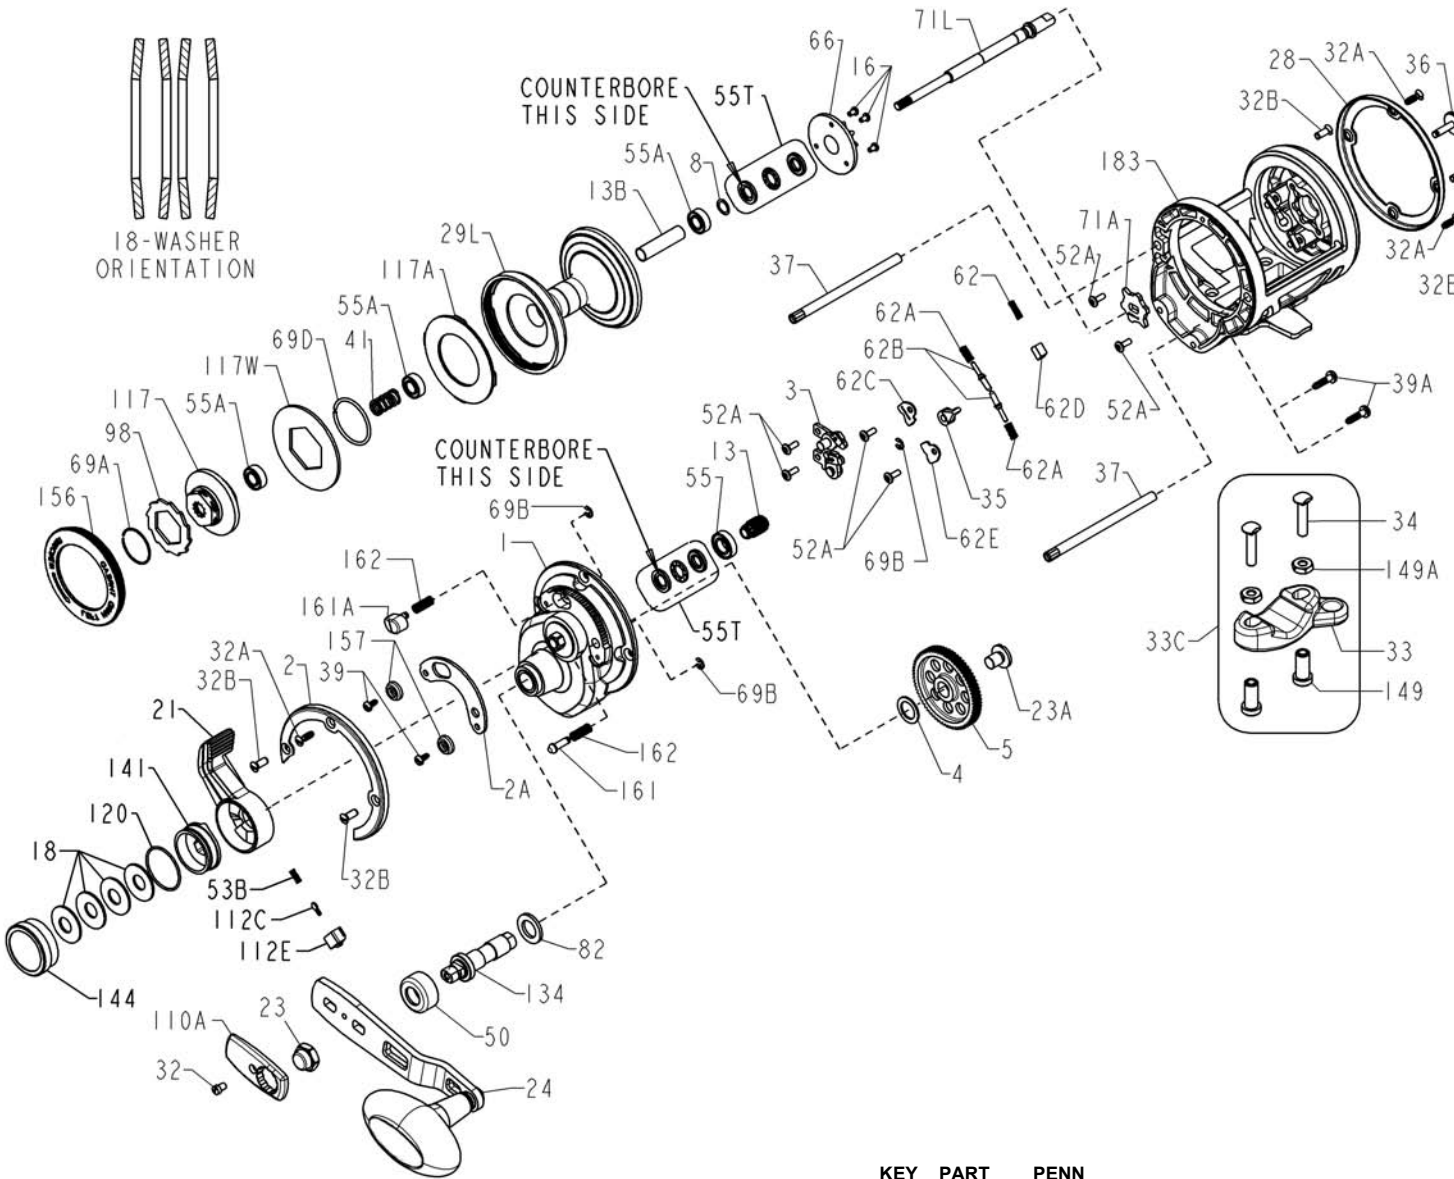

PARTS LIST FOR MODEL SQL40LDLH

REEL ASM NO 1238641

KEY NO.	PART NO.	PENN STYLE NO.	DESCRIPTION
13	1239238	13-40SLD	Pinion
13B	1257816	13B-30SLD	Sleeve, Spindle
16	1181587	16-975LD	Screw (3 Req)
18	1239239	18-40SLD	Washer, Spring (4 Req)
21	1260193	21-40SLDLH	Lever- LH Drag
23	1229462	23-TRQ40	Nut, Handle
23A	1181930	23-6CH	Screw, Main Gear
24	1229501	24-TRQ40	Assembly, Handle
28	1239241	28-40SLD	Ring, Left Side
29L	1260195	29L-40SLDLH	Spool- LH
32	1182708	32-15	Screw, Handle Lock
32A	1238924	32-30SLD	Screw (3 Req)
32B	1182722	32-310	Screw (4 Req)
33	1182754	33-113	Rod Clamp
33C	1238925	33C 30SLD	Kit, Rod Clamp
34	1182788	34-45	Screw, Rod Clamp (2 Req)
35	1238939	35-30SLD	Tongue, Click
36	1238940	36-30SLD	Button, Click
37	1238941	37-30SLD	Bar, Spacer (2 Req)
39	1238942	39-30SLD	Screw (2 Req)
39A	1258668	39A-30SLD	Screw Thread Cutting (2 Req)
41	1238943	41-30SLD	Spring
50	1238944	50-30SLD	Shield, Gear Stud
52A	1183843	52A-260	Screw (6 Req)
53B	1183848	53B-5600	Spring Drag Knob Click
55	1238945	55-30SLD	Bearing (14x7x4)
55A	1238912	55A-50SLD	Bearing (12x6x4) (3 Req)
55T	1238913	55T-30SLD	Bearing Assembly (2 Req)
62	1236596	62-TRQ40	Spring
62A	1184033	62A-310	Spring (2 Req)
62B	1184037	62B-525	Pin, Click (2 Req)
62C	1238914	62C-30SLD	Plate, Click Retaining
62D	1230189	62A-TRQ40	Block, Click Button Locator
62E	1184041	62C-321LH	Plate, Click Retaining
66	1238915	66-30SLD	Ratchet, Click
69A	1238916	69A-30SLD	Ring, Retaining, Round
69B	1184125	69B-50	Ring, Retaining, "E" (3 Req)
69D	1238917	69D-30SLD	Ring, Retaining, Round
71A	1238918	71A-30SLD	Plate, Spindle Locking
71L	1238979	71L-30SLD	Spindle
82	1184220	82-25	Washer
98	1238980	98-30SLD	Ratchet
110A	1238983	110A-30SLD	Plate, Handle Nut Locking
112C	1238984	112C-30SLD	Pin, Click
112E	1238985	112E-30SLD	Housing Lever Click
117	1239245	117-40SLD-1	Drive Plate
117A	1239247	117A-40SLD	Drag Washer, Asm
117W	1239249	117W-40SLD	Drag Washer, Metal
120	1238994	120-30SLD	O-Ring
134	1238995	134-30SLD	Gear Stud
141	1260197	141-40SLDLH	Follower- LH Cam
144	1257831	144-40SLD	Knob, Preset
149	1184702	149-45	Rod Clamp Nut (2 Req)
149A	1184706	149-200	Hex Nut (2 Req)
156	1260199	156-40SLDLH	Cover- LH Drag
157	1239002	157-30SLD	Bushing, Quadrant (2 Req)
161	1239011	161-30SLD	Button, Free Spool
161A	1184787	161-40	Button, Strike
162	1184795	162-50	Spring (2 Req)
183	1260201	183-40SLDLH	Frame Asm- LH

KEY NO.	PART NO.	PENN STYLE NO.	DESCRIPTION
1	1260187	1-40SLDLH	Plate Asm- LH R.S.
2	1260189	2-40SLDLH	Ring- LH Right Side
2A	1239235	2A-40SLD	Ring, Quadrant
3	1260191	3-40SLDLH	LH Dog Bridge Asm
4	1180750	4-25	Washer
5	1239237	5-40SLD	Gear, Main
8	1257843	8-30SLD	Washer, Crescent