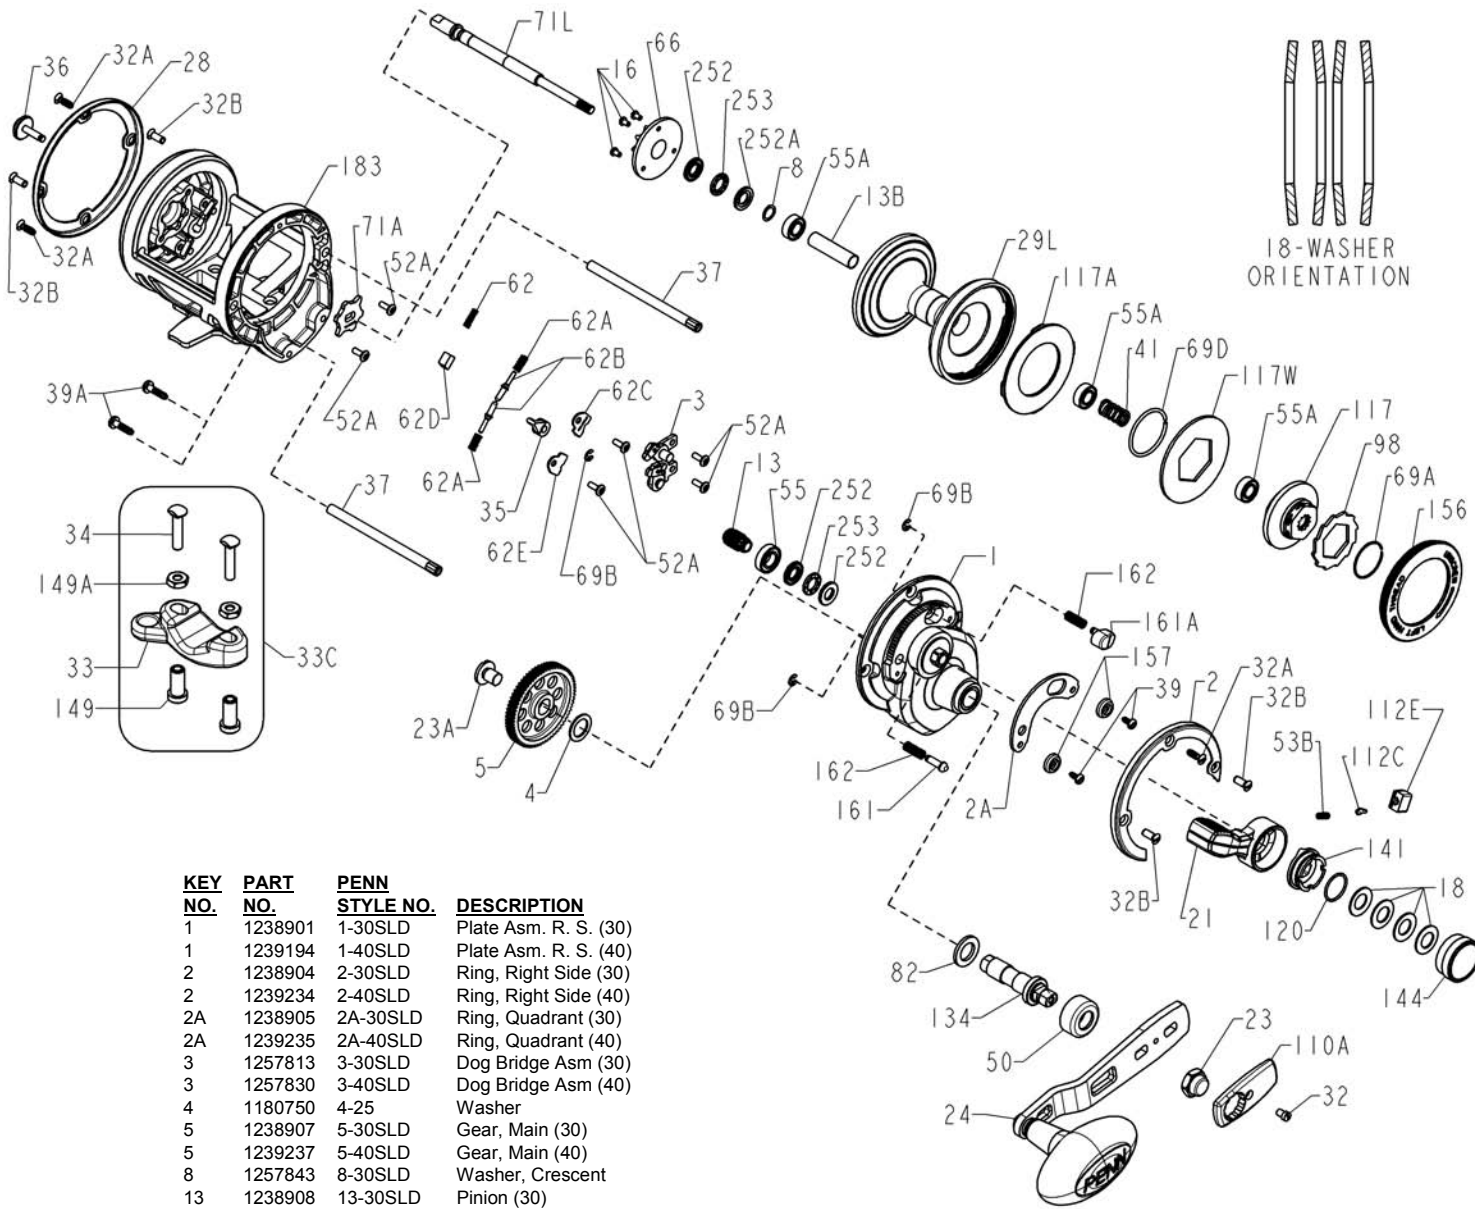

PARTS LIST FOR MODEL SQL30LD & SQL40LD

REELASM NO 1206093 & 1206094

KEY NO.	PART NO.	PENN STYLE NO.	DESCRIPTION
1	1238901	1-30SLD	Plate Asm. R. S. (30)
1	1239194	1-40SLD	Plate Asm. R. S. (40)
2	1238904	2-30SLD	Ring, Right Side (30)
2	1239234	2-40SLD	Ring, Right Side (40)
2A	1238905	2A-30SLD	Ring, Quadrant (30)
2A	1239235	2A-40SLD	Ring, Quadrant (40)
3	1257813	3-30SLD	Dog Bridge Asm (30)
3	1257830	3-40SLD	Dog Bridge Asm (40)
4	1180750	4-25	Washer
5	1238907	5-30SLD	Gear, Main (30)
5	1239237	5-40SLD	Gear, Main (40)
8	1257843	8-30SLD	Washer, Crescent
13	1238908	13-30SLD	Pinion (30)
13	1239238	13-40SLD	Pinion (40)
13B	1257816	13B-30SLD	Sleeve, Spindle
16	1181587	16-975LD	Screw (3 Req)
18	1238909	18-30SLD	Washer, Spring (30) (4 Req)
18	1239239	18-40SLD	Washer, Spring (40) (4 Req)