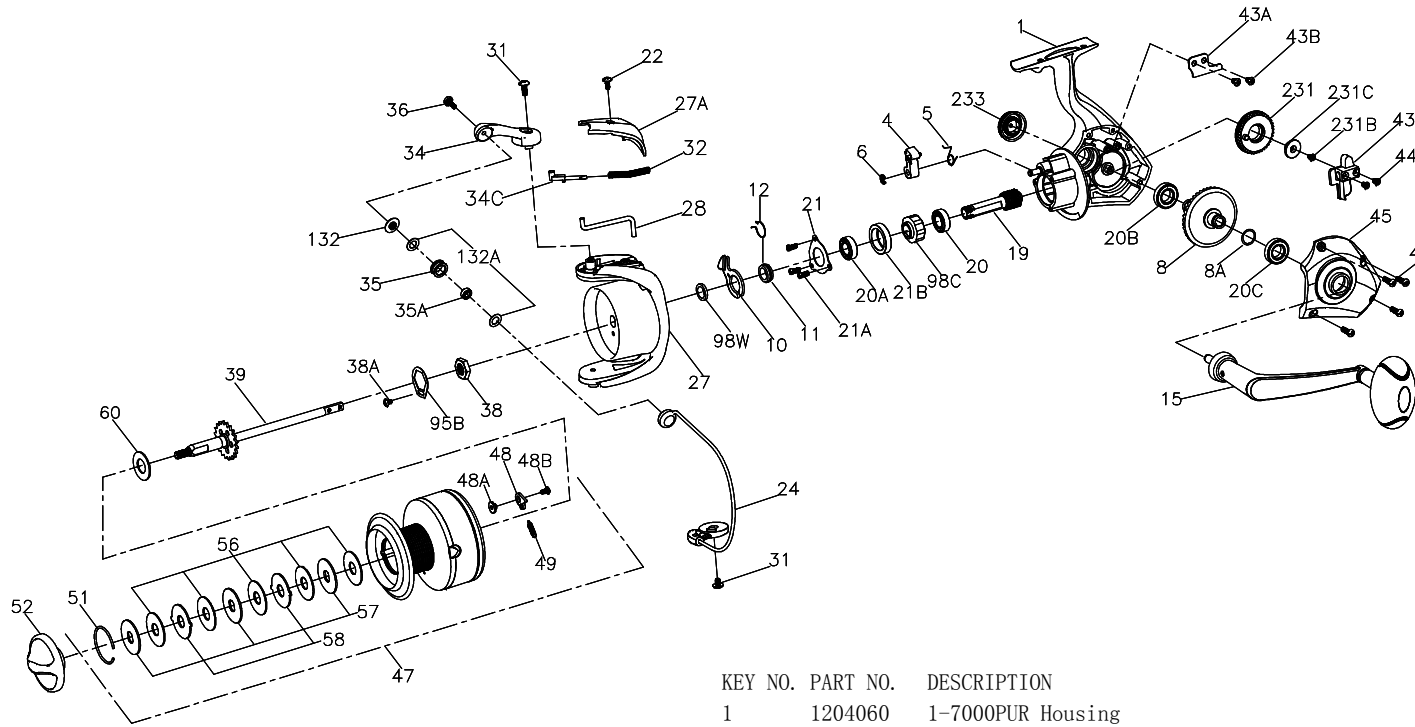

PARTS LIST FOR MODEL PURSUIT 7000/8000
REEL PART NO.1190636/1190638

KEY NO.	PART NO.	DESCRIPTION
22	1204018	22-6000PUR Bail Pivot Cover Screw
24	1204072	24-7000PUR Bail Wire Assembly
24	1204073	24-8000PUR Bail Wire Assembly
27	1204074	27-7000PUR Rotor (w/weight & screw)
27	1204075	27-8000PUR Rotor (w/weight & screw)
27A	1204076	27A-7000PUR Bail Pivot Cover
28	1204077	28-7000PUR Trip Lever
28	1204078	28-8000PUR Trip Lever
31	1204039	31-6000PUR Bail Arm Screw (2 req)
32	1200520	32-6000SG Bail Spring
34	1204042	34-6000PUR Bail Arm
34C	1191656	34C-7000SG Pivot Arm
35	1203991	35-3000PUR Line Roller
35A	1203992	35A-3000PUR Line Roller Bushing
36	1203993	36-3000PUR Bail Stud Screw
38	1204084	38-7000PUR Rotor Nut
38A	1203995	38A-3000PUR Rotor Locking Plate Screw
39	1204086	39-7000PUR Spool Shaft Assembly
43	1204087	43-7000PUR Crosswind Block
43A	1191821	43A-7000SG Crosswind Block Plate
43B	1203997	43B-3000PUR Crosswind Block Plate Screw (2 req)
44	1191845	44-5000SG Crosswind Block Screw (2 req)
45	1204089	45-7000PUR Housing Cover
46	1204054	46-5000PUR Housing Cover Screw (4 req)
47	1204091	47-7000PUR Spool Complete
47	1204092	47-8000PUR Spool Complete
48	1211625	48-5000SG Click Tongue
48A	1211626	48A-5000SG Click Tongue Washer
48B	1211612	48B-5000SG Spool Click Screw
49	1211627	49-5000SG Click Tongue Spring
51	1287231	51-8000PUR Drag Retaining Ring
52	1204094	52-7000PUR Drag Knob Assembly
56	1192038	56-7000SG Drag Washer (5 req)
57	1192046	57-7000SG Keyed Washer (3 req)
58	1192055	58-7000SG Earred Washer (2 req)
60	1192062	60-5000SG Thrust Washer
95B	1192186	95B-5000SG Rotor Locking Plate
98C	1192215	98C-5000SG Clutch/Sleeve Assembly
98W	1204095	98W-7000PUR Clutch Washer
132	1192297	132-5000SG Roller Washer
132A	1192302	132A-3000SG Line Roller Washer (2 req)
231	1192507	231-7000SG Crosswind Gear
231B	1204097	231B-7000PUR Screw Crosswind Gear
231C	1204098	231C-7000PUR Screw Crosswind Sleeve
233	1204059	233-5000PUR Cover Assembly Bearing