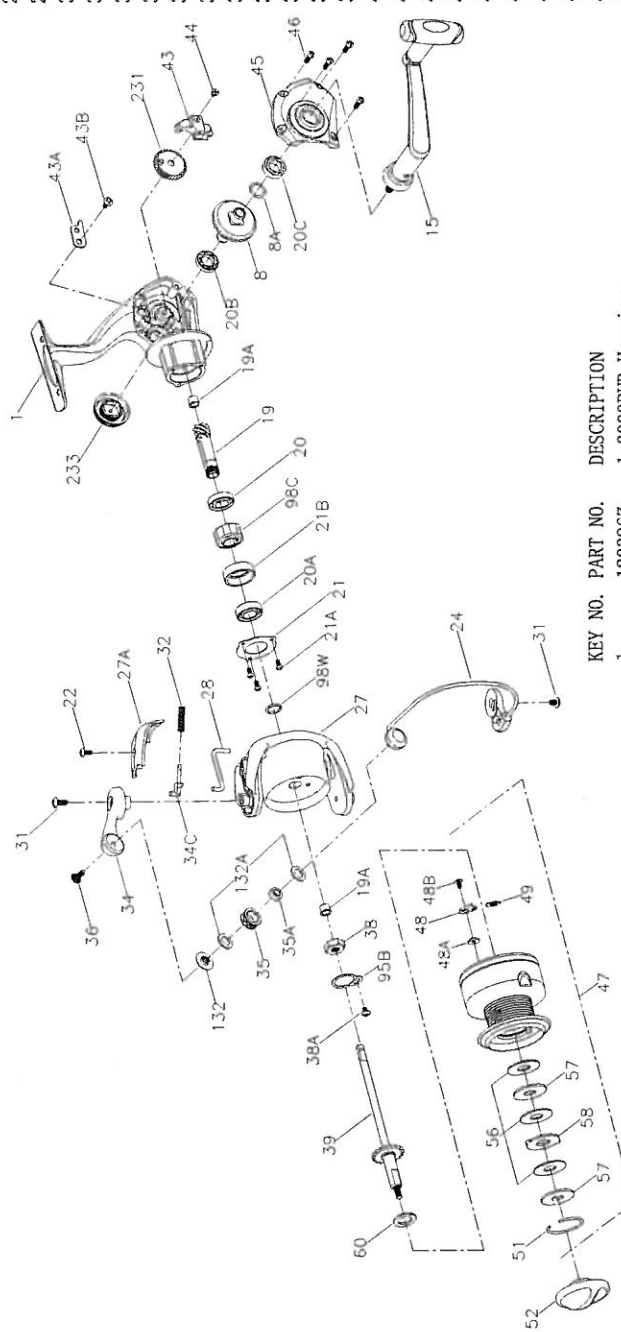

PARTS LIST FOR MODEL PURSUIT 3000/4000  
REEL PART NO.1190618/1190630

KEY NO.	PART NO.	DESCRIPTION
27	1203981	27-3000PUR Rotor (w/weight & screw)
27	1203982	27-4000PUR Rotor (w/weight & screw)
27A	1203983	27A-3000PUR Bail Pivot Cover
27A	1203984	27A-4000PUR Bail Pivot Cover
28	1203985	28-3000PUR Trip Lever
28	1203986	28-4000PUR Trip Lever
31	1203987	31-3000PUR Bail Arm Screw (2 req)
32	1203988	32-3000PUR Bail Spring
34	1203989	34-3000PUR Bail Arm
34C	1203990	34C-3000PUR Pivot Arm
35	1203991	35-3000PUR Line Roller
35A	1203992	35A-3000PUR Line Roller Bushing
36	1203993	36-3000PUR Bail Stud Screw
38	1203994	38-3000PUR Rotor Nut
38A	1203995	38A-3000PUR Rotor Locking Plate Screw
39	1203996	39-3000PUR Spool Shaft Assembly
39	1211515	39-4000FRC Spool Shaft Assembly
43	1191800	43-3000SG Crosswind Block
43	1200531	43-4000SG Crosswind Block
43A	1191818	43A-3000SG Crosswind Block Plate
43B	1203997	43B-3000PUR Crosswind Block Plate Screw
44	1191843	44-3000SG Crosswind Block Screw
45	1203998	45-3000PUR Housing Cover
46	1203999	46-3000PUR Housing Cover Screw (4 req)
47	1204000	47-3000PUR Spool Complete
47	1204001	47-4000PUR Spool Complete
48	1211604	48-3000SG Click Tongue
48A	1214226	48A-3000SG Click Tongue Washer
48B	1214189	48B-3000SG Spool Click Screw
49	1211605	49-3000SG Click Tongue Spring
51	1287229	51-4000PUR Drag Retaining Ring
52	1204003	52-3000PUR Drag Knob Assembly
56	1192035	56-3000SG Drag Washer (3 req)
57	1192043	57-3000SG Keyed Washer (2 req)
58	1192052	58-3000SG Earred Washer
60	1192060	60-3000SG Thrust Washer
95B	1192185	95B-3000SG Rotor Locking Plate
98C	1192212	98C-3000SG Clutch/Sleeve Assembly
98W	1204004	98W-3000PUR Clutch Washer
132	1192297	132-5000SG Roller Washer
132A	1192302	132A-3000SG Line Roller Washer (2 req)
231	1192498	231-3000SG Crosswind Gear
231	1200522	231-4000SG Crosswind Gear
233	1204006	233-3000PUR Bearing Cover