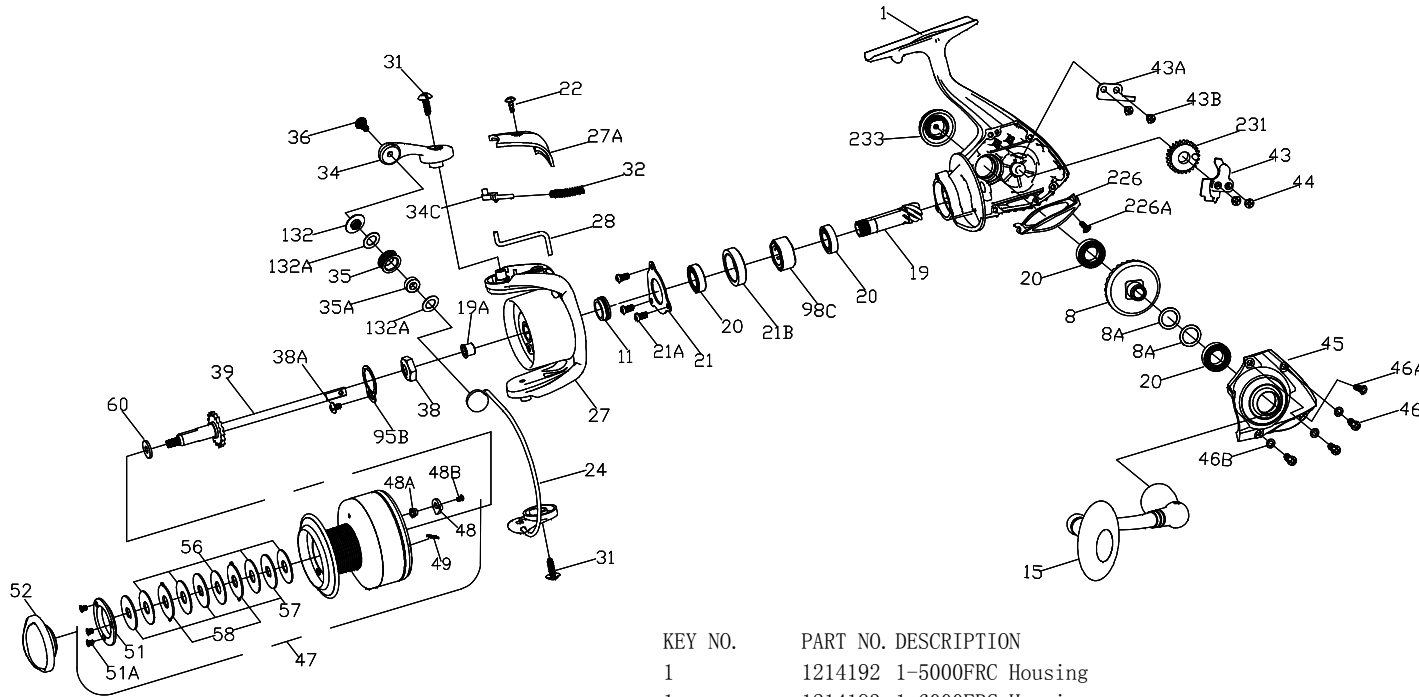

PARTS LIST FOR MODEL FIERCE 5000/6000
REEL PART NO.1206118/1206121

KEY NO.	PART NO.	DESCRIPTION
28	1204027	28-6000PUR Trip Lever
31	1203987	31-3000PUR Bail Arm Screw (2 req)
31	1204039	31-6000PUR Bail Arm Screw (2 req)
32	1203988	32-3000PUR Bail Spring
32	1200520	32-6000SG Bail Spring
34	1211513	34-3000FRC Bail Arm
34	1214201	34-6000FRC Bail Arm
34C	1203990	34C-3000PUR Pivot Arm
34C	1204044	34C-6000PUR Pivot Arm
35	1191674	35-3000SG Line Roller
35A	1203992	35A-3000PUR Line Roller Bushing
36	1203993	36-3000PUR Bail Stud Screw
38	1191729	38-5000SG Rotor Nut
38A	1203995	38A-3000PUR Rotor Locking Plate Screw
39	1214202	39-5000FRC Spool Shaft Assembly
39	1214203	39-6000FRC Spool Shaft Assembly
43	1191805	43-5000SG Crosswind Block
43A	1191820	43A-5000SG Crosswind Block Plate
43B	1191736	38A-5000SG Rotor Locking Plate Screw
44	1191845	44-5000SG Crosswind Block Screw (2 req)
45	1214204	45-5000FRC Housing Cover
46	1191903	46-5000SG Housing Cover Screw (3 req)
46A	1191906	46A-3000SG Housing Cover Screw A
46B	1191908	46B-5000SG Housing Cover Washer (3 req)
47	1214205	47-5000FRC Spool Complete
47	1214206	47-6000FRC Spool Complete
48	1211625	48-5000SG Click Tongue
48A	1211626	48A-5000SG Click Tongue Washer
48B	1211612	48B-5000SG Spool Click Screw
49	1211627	49-5000SG Click Tongue Spring
51	1191978	51-5000SG Retaining Spacer
51A	1191986	51A-3000SG Retaining Screw (3 req)
52	1214207	52-5000FRC Drag Knob Assembly
56	1192036	56-5000SG Drag Washer (5 req)
57	1192044	57-5000SG Keyed Washer (3 req)
58	1192053	58-5000SG Eared Washer (2 req)
60	1192062	60-5000SG Thrust Washer
95B	1192186	95B-5000SG Rotor Locking Plate
98C	1192215	98C-5000SG Clutch/Sleeve Assembly
132	1192298	132-7000SG Roller Washer
132A	1192302	132A-3000SG Line Roller Washer (2 req)
226	1214208	226-5000FRC Rear Cover
226A	1192473	226A-3000SG Rear Cover Screw
231	1192503	231-5000SG Crosswind Gear
231	1200523	231-6000SG Crosswind Gear
233	1214209	233-5000FRC Bearing Cover Assembly