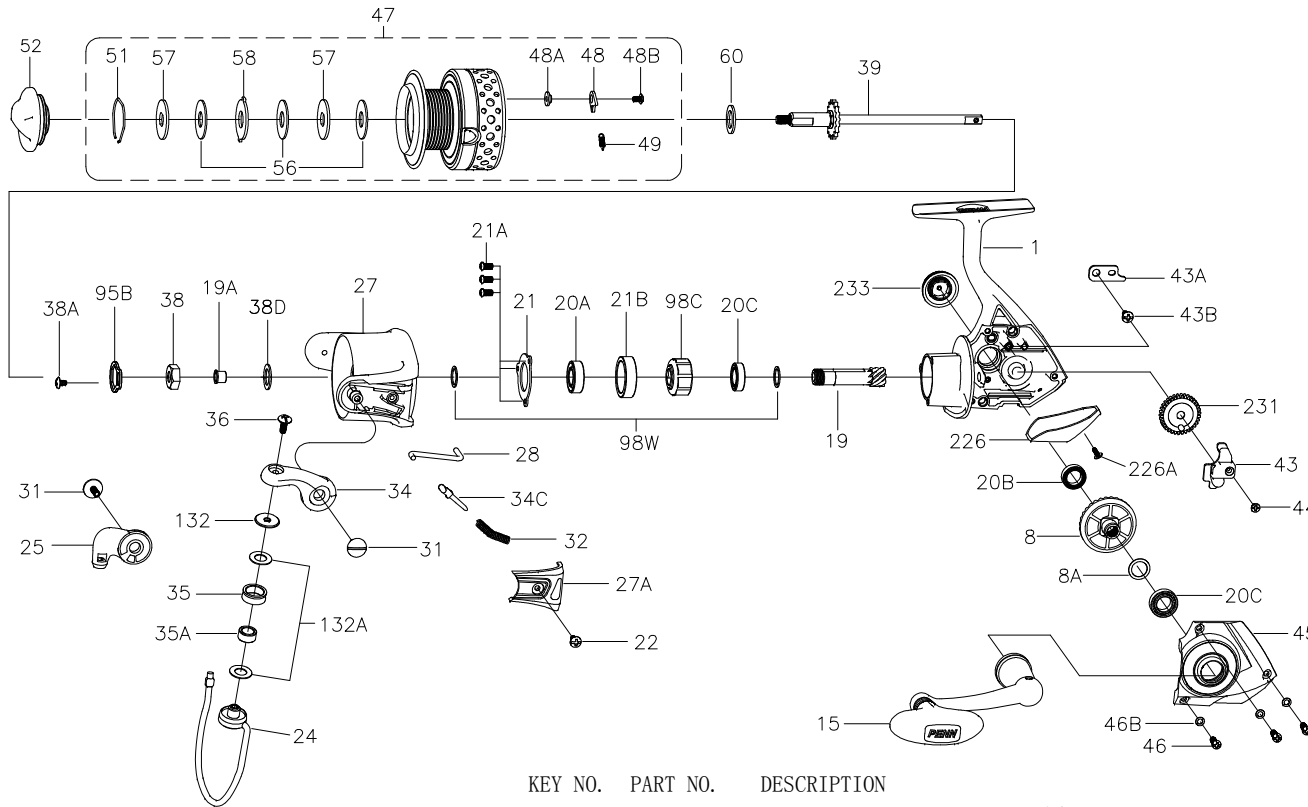

# PARTS LIST FOR MODEL FRCII4000

KEY NO.	PART NO.	DESCRIPTION
1	1365729	1-FRCII4000 Housing Assembly
8	1308047	8-CFT3000 Main Gear
8A	1191028	8A-3000SG Shim
15	1365723	15-FRCII4000 Handle Assembly
19	1191231	19-3000SG Pinion Gear
19A	1191252	19A-3000SG Pinion Bushing
20A	1203973	20A-3000PUR Upper Pinion Ball Bearing
20B	1203974	20B-3000PUR Housing Ball Bearing
20C	1203975	20C-3000PUR Ball Bearing (2 req)
21	1308052	21-CFT3000 Bearing Retainer
21A	1192644	21A-3000SG Bearing Retainer Screw (3 req)
21B	1308053	21B-CFT3000 Collar
22	1251743	22-1000FRC Bail Pivot Cover Screw
24	1308055	24-CFT4000 Bail Wire
25	1308056	25-CFT3000 Bail Holder
27	1365730	27-FRCII4000 Rotor
27A	1308060	27A-CFT4000 Bail Pivot Cover
28	1308062	28-CFT4000 Trip Lever
31	1308063	31-CFT3000 Bail Arm Screw (2 req)
32	1191586	32-3000SG Bail Spring
34	1308064	34-CFT3000 Bail Arm
34C	1308065	34C-CFT3000 Pivot Arm
35	1308066	35-CFT3000 Line Roller
35A	1308067	35A-CFT3000 Line Roller Bushing
36	1191699	36-3000SG Bail Stud Screw
38	1191728	38-3000SG Rotor Nut
38A	1308069	38A-CFT3000 Rotor Locking Plate Screw
38D	1308070	38D-CFT3000 Rotor Nut Washer
39	1365731	39-FRCII4000 Main Shaft Assembly
43	1200531	43-4000SG Crosswind Block
43A	1191818	43A-3000SG Crosswind Block Plate
43B	1191826	43B-3000SG Crosswind Block Plate Screw
44	1191843	44-3000SG Crosswind Block Screw
45	1365732	45-FRCII4000 Housing Cover Assembly
46	1191901	46-3000SG Housing Cover Screw (3 req)
46B	1191907	46B-3000SG Housing Cover Washer (3 req)
47	1365733	47-FRCII4000 Spool Assembly
48	1211604	48-3000SG Click Tongue
48A	1214226	48A-3000SG Click Tongue Washer
48B	1211591	48B-3000BTL Spool Click Screw
49	1211605	49-3000SG Click Tongue Spring
51	1308078	51-CFT3000 Drag Retaining Ring
52	1365728	52-FRCII4000 Drag Knob Assembly
56	1192035	56-3000SG Drag Washer (3 req)
57	1192043	57-3000SG Keyed Washer (2 req)
58	1192052	58-3000SG Eared Washer
60	1192060	60-3000SG Thrust Washer
95B	1308081	95B-CFT3000 Rotor Locking Plate
98C	1308082	98C-CFT3000 Clutch/Sleeve Assembly
98W	1204004	98W-3000PUR Clutch Washer (2 req)
132	1192296	132-3000SG Roller Washer
132A	1192302	132A-3000SG Line Roller Washer (2 req)
226	1308083	226-CFT3000 Rear Cover
226A	1192473	226A-3000SG Rear Cover Screw
231	1200522	231-4000SG Crosswind Gear
233	1211667	233-3000FRC Bearing Cover Assembly