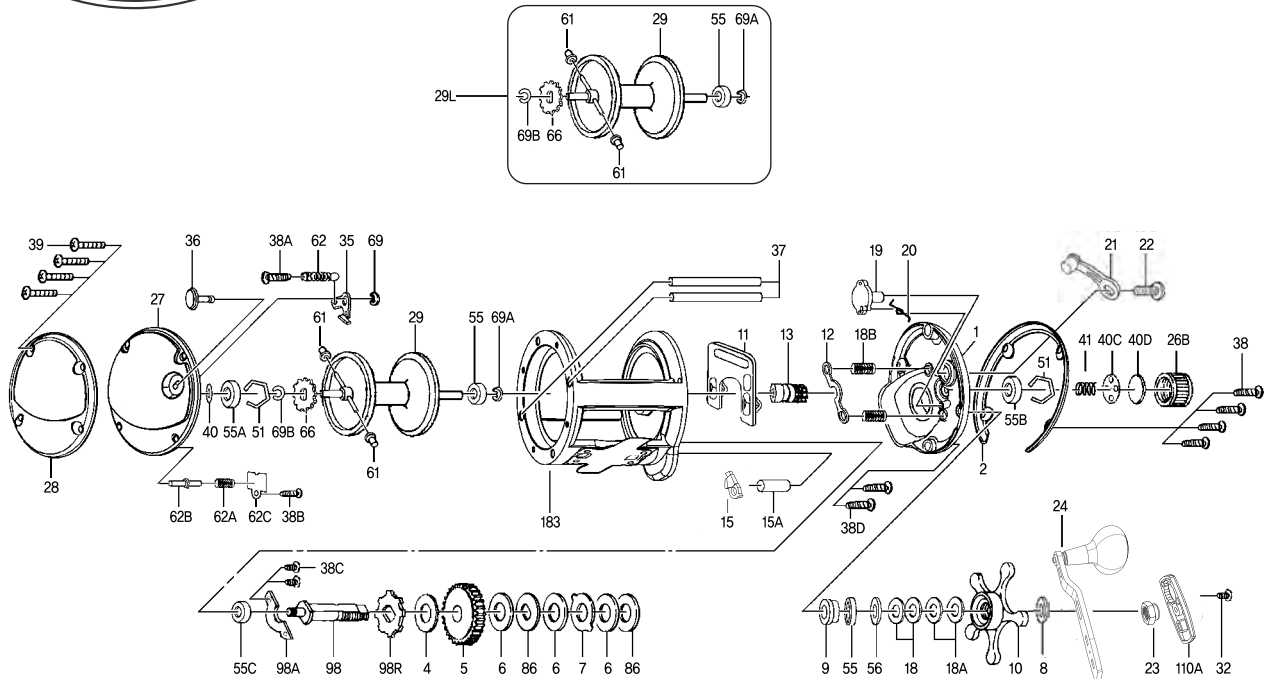

DEFIANCE 30

KEY NO.	PART NO.	PENN STYLE NO.	DESCRIPTION	KEY NO.	PART NO.	PENN STYLE NO.	DESCRIPTION
1	1257568	001 DFN30	Plate, Right Side	38	1257685	038 DFN20LW	Screw, Tapping (4)
2	1257642	002 DFN30	Ring, Right Side	38D	1257756	038DDFN30	Screw, Tapping (2)
4	1257644	004 DFN20LW	Washer, Fiber	38A	1257686	038ADFN20LW	Screw, Washer Hd
5	1257810	005 DFN30	Gear, Main	38B	1257687	038BDFN20LW	Screw, Tapping
6	1257646	006 DFN20LW	Washer, Friction Drag (3)	38C	1257688	038CDFN20LW	Screw, Tapping (2)
7	1257647	007 DFN20LW	Washer, Eared Drag	39	1257754	039 DFN25LW	Screw, Tapping (4)
8	1257648	008 DFN20LW	Washer, Tension	40	1257710	040 DFN20LW	Thrust Disc, Metal
9	1257649	009 DFN20LW	Bushing, Brass	40C	1257711	040CDFN20LW	Thrust Disc, Metal
10	1257650	010 DFN20LW	Drag Star Assembly	40D	1257712	040DDFN20LW	Thrust Disc, Rubber
11	1257651	011 DFN20LW	Eccentric Jack	41	1257713	041 DFN20LW	Spring, Coil
12	1257652	012 DFN20LW	Pinion Yoke	51	1257722	051 DFN20LW	Retainer, Wire Hex (2)
13	1257811	013 DFN30	Pinion	55	1257723	055 DFN20LW	Ball Bearing (2)
15	1257654	015 DFN20LW	Dog	55A	1257724	055ADFN20LW	Ball Bearing
15A	1257655	015ADFN20LW	Dog Post	55B	1257725	055BDFN20LW	Ball Bearing
18	1257656	018 DFN20LW	Washer, Tension Spring (2)	55C	1257726	055CDFN20LW	Ball Bearing
18A	1257657	018ADFN20LW	Washer, Tension Spring (2)	56	1257727	056 DFN20LW	Shim
18B	1257658	018BDFN20LW	Spring, Coil (2)	61	1257757	061 DFN30	Casting Brake (2)
19	1257751	019 DFN25LW	Eccentric Cam	62	1257730	062 DFN20LW	Spring, Click
20	1257660	020 DFN20LW	Eccentric Spring	62A	1257731	062ADFN20LW	Spring, Coil
21	1257752	021 DFN25LW	Eccentric Lever	62B	1257750	062BDFN25LW	Click Tension Shaft
22	1257662	022 DFN20LW	Eccentric Screw	62C	1257733	062CDFN20LW	Plate, Click Tension
23	1257663	023 DFN20LW	Nut, Handle	66	1257812	066 DFN30	Click Ratchet
24	1257664	024 DFN20LW	Handle Asm	69	1257737	069 DFN20LW	Retainer, E Ring
26B	1257665	026BDFN20LW	Cap, Spool Tension	69A	1257738	069ADFN20LW	Retainer, C Ring
27	1257668	027 DFN30	Plate, Left Side	69B	1257739	069BDFN20LW	Retainer, C Ring
28	1257672	028 DFN30	Ring, Left Side	86	1257741	086 DFN20LW	Washer, Keyed Drag (2)
29	1257676	029 DFN30	Spool	98	1257742	098 DFN20LW	Stud, Main Gear
29L	1257680	029LDFN30	Spool Assembly	98A	1257743	098ADFN20LW	Plate, Main Gear Stud
32	1257682	032 DFN20LW	Screw, Machine	98R	1257744	098RDFN20LW	Ratchet, Anti Reverse
35	1257683	035 DFN20LW	Click Tongue	110A	1257745	110ADFN20LW	Handle Nut Lock
36	1257684	036 DFN20LW	Click Button	183	1257748	183 DFN30	Frame
37	1257755	037 DFN30	Post, Frame (2)				