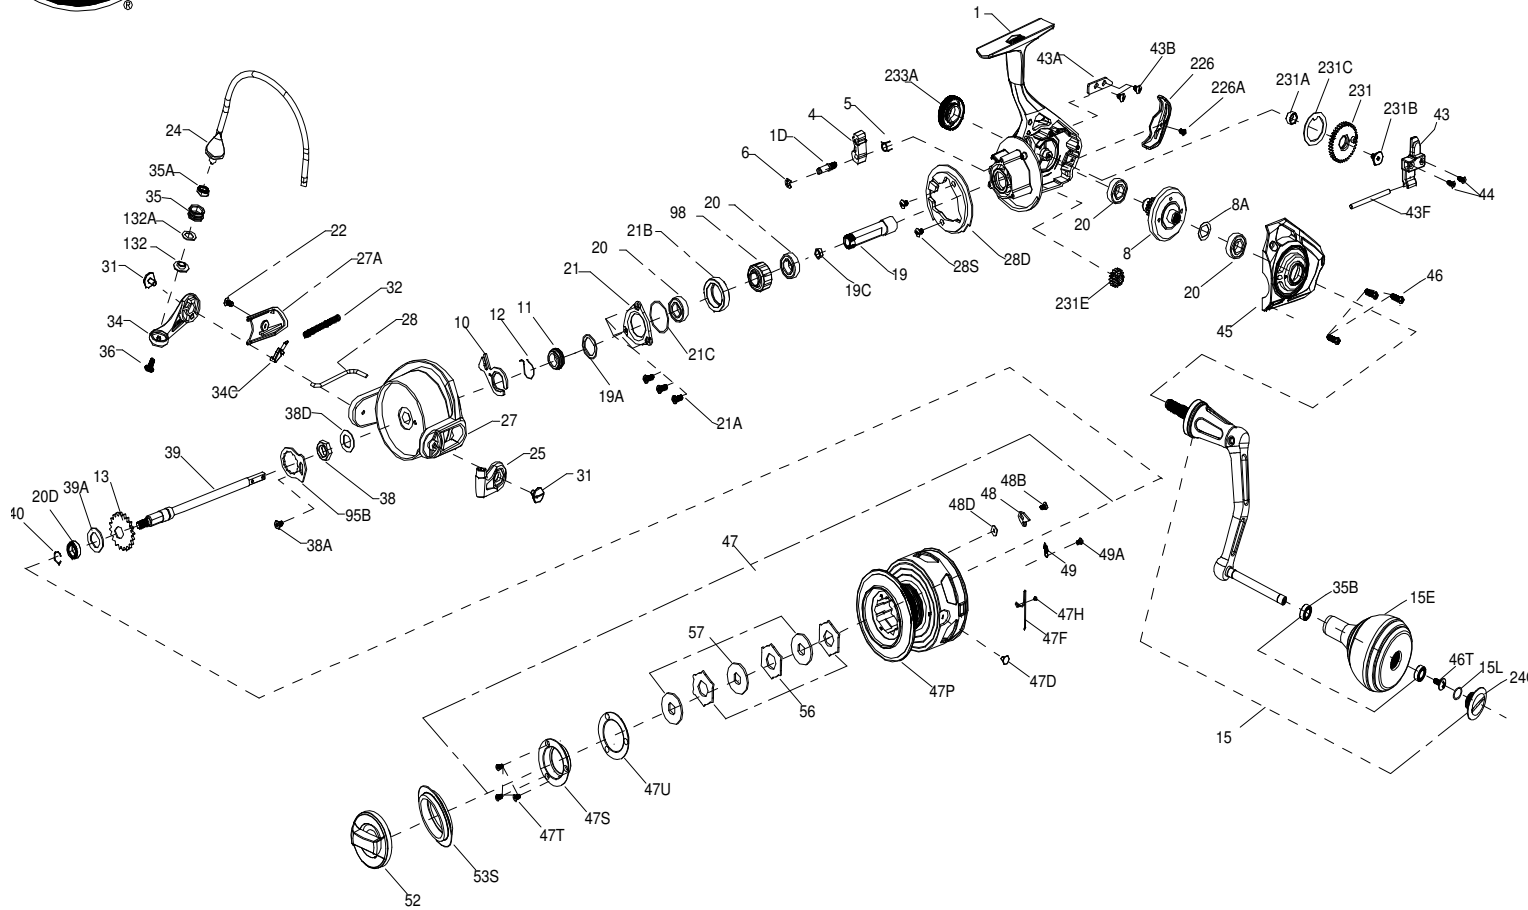

PARTS LIST FOR MODEL CLASH6000

KEY NO.	PART NO.	DESCRIPTION
1	1389458	1-CLA6000 Body Assembly
1D	1277140	1D-SSV7500 A/R Pawl Post
4	1389459	4-CLA6000 A/R Pawl
5	1339474	5-CLA5000 Pawl Spring
6	1277144	6-SSV7500 Retainer Clip
8	1389460	8-CLA6000 Drive Gear
8A	1277037	8A-SSV5500 Drive Gear Shim Washer
10	1339476	10-CLA5000 A/R Pawl Holder
11	1339479	11-CLA5000 A/R Bushing
12	1339487	12-CLA5000 A/R Bushing Spring
13	1339489	13-CLA5000 Spool Click Gear
15	1339490	15-CLA5000 Handle Assembly
15E	1418244	15E-CLA6000 Handle Knob

KEY NO.	PART NO.	DESCRIPTION
15L	1417804	15L-CLA2000 Handle Knob Seal
19	1389461	19-CLA6000 Pinion Gear
19A	1393216	19A-CLA5000 Pinion Seal
19C	1339492	19C-CLA5000 Pinion Gear POM Bushing
20	1308090	20-CFT5000 Ball Bearing(4req.)
20D	1385530	20A-CLA3000 Sealed Ball Bearing
21	1277262	21-SSV9500 Pinion Bearing Retainer
21A	1277154	21A-SSV7500 Pinion Retainer Screw (3req.)
21B	1339493	21B-CLA5000 Pinion Ball Bearing Collar
21C	1339497	21C-CLA5000 Pinion Ball Bearing Collar Seal
22	1125962	231G-7000AF O/S Gear Pin Screw
24	1389462	24-CLA6000 Bail Assembly
24C	1417808	24C-CLA5000-Handle Knob Cap