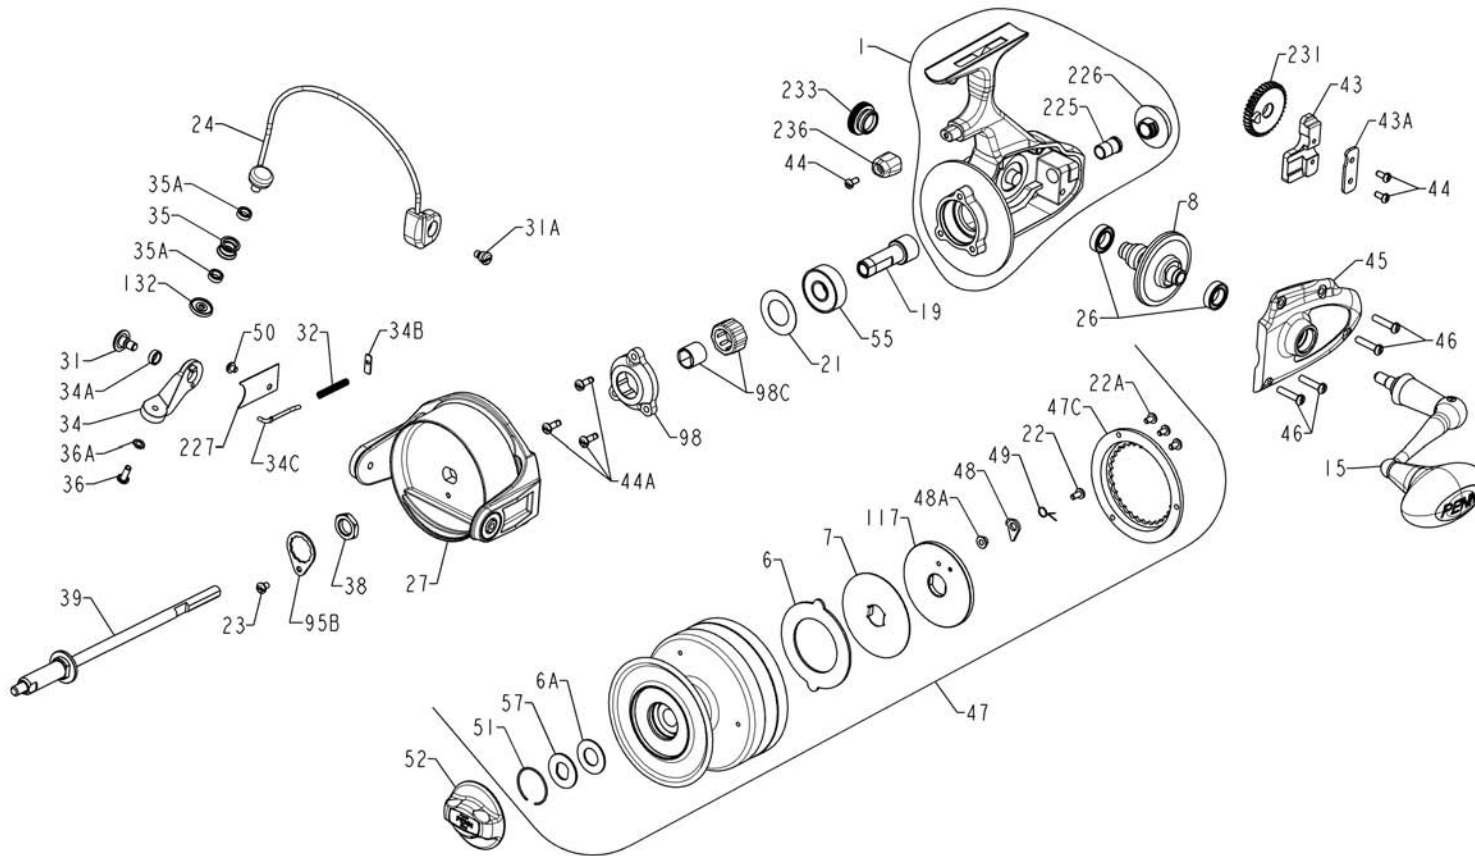

PARTS LIST FOR MODEL 950SSM

REEL ASSEMBLY NO. 1152072

KEY NO.	ORDER PART NO.	PENN STYLE NO.	DESCRIPTION
1	1190851	001 950M	Housing Assembly
6	1190981	006 950M	Drag Washer HT-100
6A	1180906	006 060	Drag Washer HT-100
7	1191007	007 950M	Metal Drag Washer
8	1181137	008N9500	Main Gear
15	1181512	015N950M	Handle Assembly
19	1181722	019 950M	Pinion
21	1192639	021 750M	Bearing Cover
22	1181926	022 9500	Spool Click Screw
22A	1181929	022A9500	Drag Cover Screw (3 Req.)
23	1181953	023 750	Locking Plate Screw
24	1182079	024 950M	Bail Assembly
26	1182133	026A2.5FR	Bearing Ball (2 Req.)
27	1182290	027 950M	Rotor Assembly
31	1182679	031 750M	Bail Arm Screw
31A	1182689	031A550G	Bail Cam Screw
32	1182741	032 950M	Bail Spring
34	1182838	034 950M	Bail Arm
34A	1182847	034A750	Bail Arm Bushing
34B	1182848	034B750M	Pivot Plate
34C	1191659	034C950M	Pivot Arm
35	1182949	035 950M	Line Roller
35A	1182951	035A950M	Ball Bearing (2 Req.)
36	1183016	036 750	Bail Stud Screw
36A	1183032	036A750	Lock Washer
38	1183160	038 9500	Rotor Nut
39	1183241	039 950M	Spool Shaft
43	1183413	043 950M	Crosswind Block
43A	1183427	043A750	Crosswind Plate
44	1183462	044 750	Screw (3 Req.)
44A	1183459	044 710	Screw (3 Req.)
45	1191885	045 950M	Housing Cover
46	1183581	046 9500	Cover Screw (4 Req.)
47	1191951	047 950M	Spool Assembly
47C	1183689	047C9500	Drag Cover
48	1183718	048 9500	Click Tongue
48A	1183724	048A9500	Click Tongue Washer
49	1183743	049 9500	Click Tongue Spring
50	1183766	050 712	Screw
51	1183795	051 704	Retaining Ring
52	1183837	052 750	Drag Knob Assembly
55	1183876	055 050	Ball Bearing
57	1183937	057 704	Drag Washer, Keyed
95B	1192187	095B950M	Rotor Locking Plate
98	1192202	098 750M	Clutch Housing
98C	1192219	098C950M	Clutch Bearing And Sleeve
117	1192255	117 950M	Drive Plate (With Pin)
132	1184601	132 950M	Roller Washer
225	1185008	225 9500	Spool Shaft Bushing
226	1192469	226 950M	Rear Cap
227	1192491	227 950M	Bail Spring Cover
231	1185097	231 950M	Crosswind Gear
233	1185145	233 550G	Bearing Cover
236	1192531	236 750M	Tripp Bumper