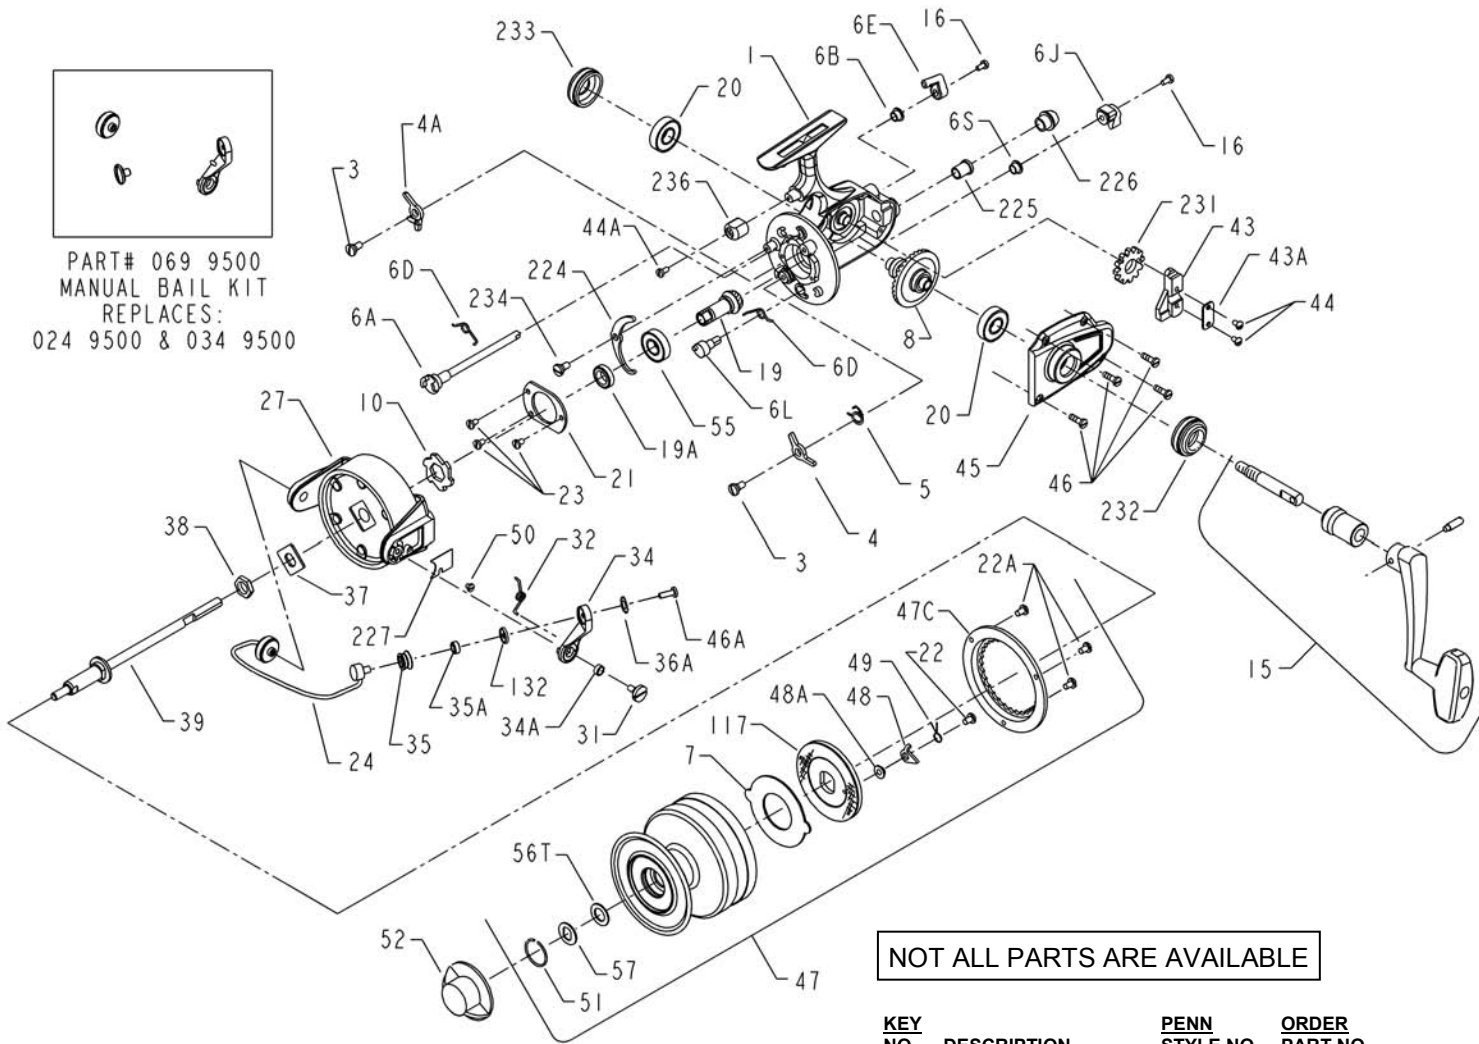

PARTS LIST FOR MODEL 9500SS

REEL ASSEMBLY NO 1151145

PART# 069 9500
MANUAL BAIL KIT
REPLACES:
024 9500 & 034 9500

NOT ALL PARTS ARE AVAILABLE

<u>KEY NO.</u>	<u>DESCRIPTION</u>	<u>PENN STYLE NO.</u>	<u>ORDER PART NO.</u>
15	Handle Assembly	015N950M	1181512
16	Eccentric Screw (2 req.)	016 910	1181585
19	Pinion	019N9500	1181753
19A	Pinion Spacer	019A9500	1181740
20	Ball Bearing (2 req.)	020 704	1181790
21	Bearing Cover	021 9500	1181885
22	Spool Click Screw	022 9500	1181926
22A	Drag Cover Screw (3 req.)	022A9500	1181929
23	Bearing Cover Screw (3 req.)	023 750	1181953
24	Bail Wire Assembly	024 9500	1182080
27	Rotor	027 9500	1182291
31	Bail Arm Screw	031 750M	1182679
32	Bail Arm Spring	032 750	1182739
34	Bail Arm	034 9500	1182836
34A	Bail Arm Bushing	034A750	1182847
35	Line Roller	035 9500	1182948
35A	Line Roller Bearing	035A706	1182963
36A	Lock Washer	036A750	1183032
37	Rotor Washer	037 9500	1183091
38	Rotor Nut	038 9500	1183160
39	Spool Shaft	039 9500	1183240
43	Spool Block	043 9500	1183414
43A	Crosswind Block Plate	043A750	1183427
44	Crosswind Block Screw (2 req.)	044 750	1183462
44A	Trip Bumper Screw	044 750	1183462
45	Housing Cover	045 9500	1183539
46	Housing Cover Screw (4 req.)	046 9500	1183581
46A	Bail Stud Screw	046A9500	1183587
47	Spool (Complete)	047 9500	1183676
47C	Drag Cover	047C9500	1183689
48	Click Tongue	048 9500	1183718
48A	Click Tongue Washer	048A9500	1183724
49	Click Tongue Spring	049 9500	1183743
50	Bail Spring Cover Screw	050 712	1183766
51	Retaining Ring	051 704	1183795
52	Drag Knob	052 9500	1183841
55	Ball Bearing	055 050	1183876
56T	Drag Washer (Teflon®)	056T704	1183918
57	Drag Washer Keyed	057 704	1183937
69	Manual Bail Kit (Optional)	069 9500	1184121
117	Drag Washer/Drive Plate	117 9500	1184488
132	Roller Washer	132 706	1184594
224	Transfer Lever	224 750	1184994
225	Crosswind Shaft Bushing	225 9500	1185008
226	Bushing Cap Screw	226 9500	1185022
227	Bail Spring Cover	227 9500	1185057
231	Crosswind Gear	231 9500	1185098
232	Bearing Cover (Open)	232 750	1185124
233	Bearing Cover (Closed)	233 750	1185150
234	Transfer Lever Screw	234 750	1185153
236	Trip Bumper	236 750	1185156

<u>KEY NO.</u>	<u>DESCRIPTION</u>	<u>PENN STYLE NO.</u>	<u>ORDER PART NO.</u>
1	Housing	001 9500	1180559
3	Dog Screw (2 req.)	003 750	1180736
4	Dog	004 750	1180787
4A	Silent Dog	004A750	1180801
5	Click Dog Spring	005 704	1180877
6A	Upper Eccentric	006A750	1180959
6B	Upper Eccentric Liner	006B750	1180967
6D	Eccentric Spring (2 req.)	006D710	1180977
6E	Anti-Reverse Lever	006E750	1180987
6J	Silent Dog Lever	006J750	1180996
6L	Silent Eccentric	006L750	1180998
6S	Silent Eccentric Liner	006B700Z	1180965
7	Metal Drag Washer	007 4FR	1181016
8	Main Gear	008N9500	1181137
10	Ratchet	010 9500	1181214