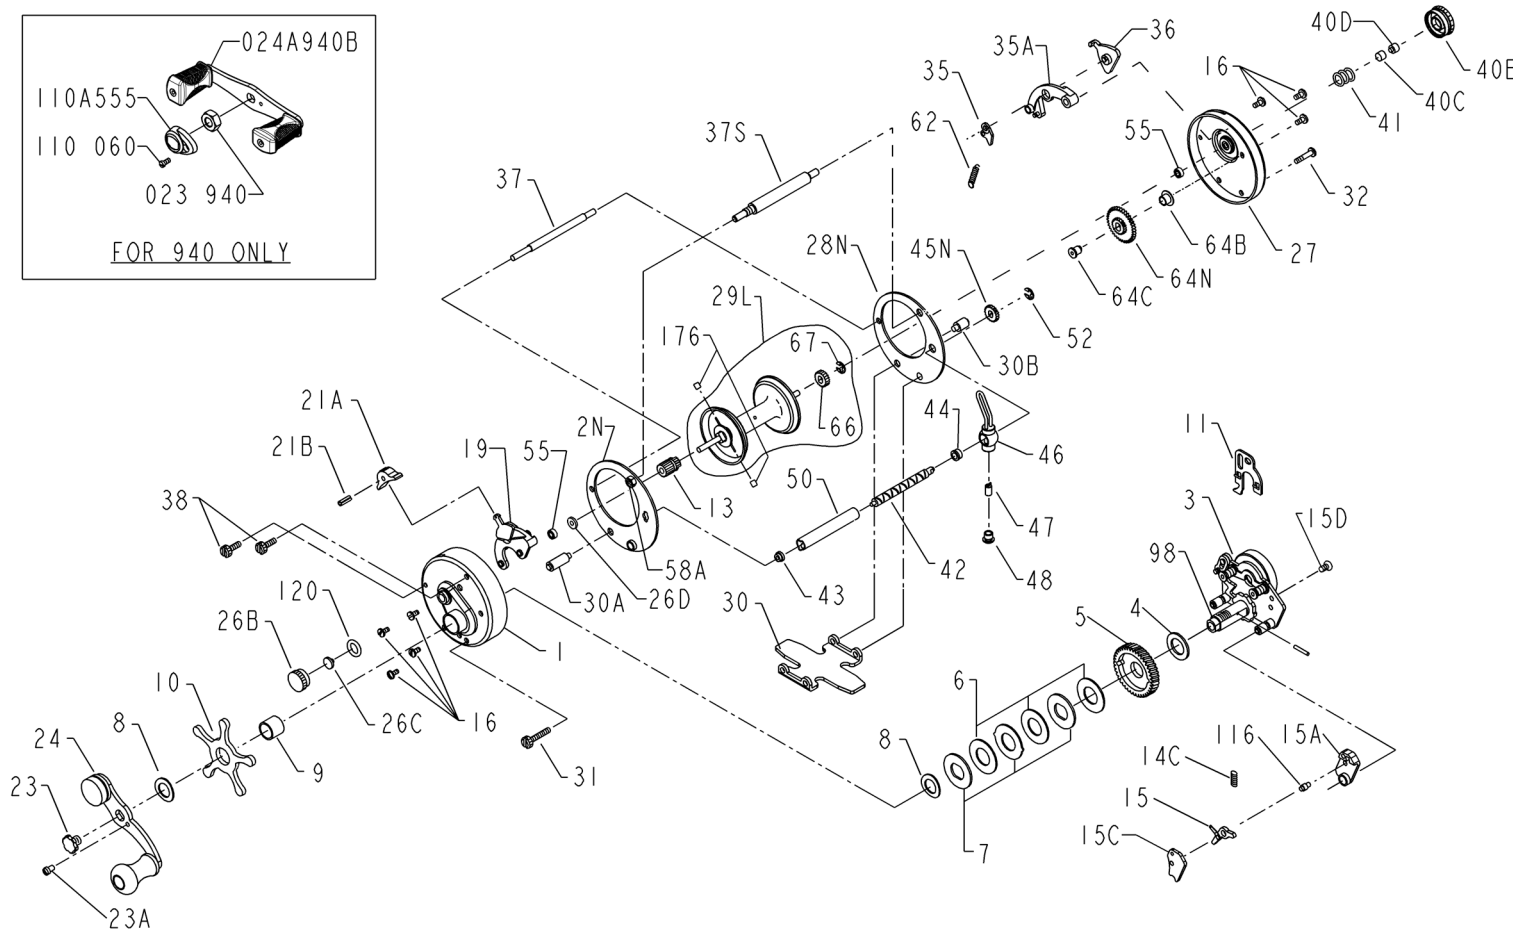

PARTS LIST FOR MODELS 920, 930 AND 940

KEY NO.	DESCRIPTION	PART NO.
1	Right Side Plate	001 910
2N	Right Side Ring	002N910
3	Bridge Assembly	003 910
4	Fibre Washer	004 910
5	Main Gear	005 910
6	Drag Washer (3 Req.)	006 910
7	Metal Disc Set	007 910
8	Tension spring (2 Req.)	008 910
9	Spacing Sleeve	009 910
10	Star Drag Wheel	010 910
11	Eccentric Jack	011 910
13	Pinion Gear	013 910

KEY NO.	DESCRIPTION	PART NO.
14C	Dog Spring	014C910
15	Dog	015 910
15A	Dog Housing	015A910
15C	Dog Cover	015C910
15D	Dog cover Screw	015D910
16	Bridge Screw (7 Req.)	016 910
19	Eccentric Assembly	019 910
21A	Lever Knob	021A910
21B	Lever Knob Pin	021B910
23	Handle Screw	023 910
23A	Handle Lock Screw	110 060
24	Handle (920-930)	024 920