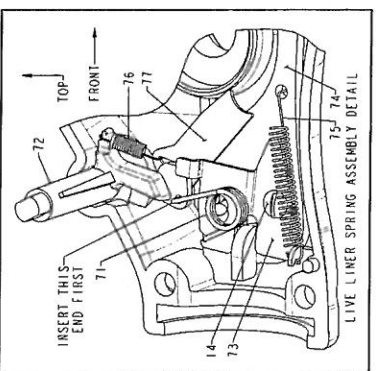

**NOT ALL PARTS ARE AVAILABLE**

KEY NO.	PENN STYLE NO.	DESCRIPTION	ORDER PART NO.
1	001 760L	Housing Assembly	1190847
6	006 950M	Drag Washer HT-100	1190981
5A	006 309	Drag Washer HT-100	1180917
7	007 760	Metal Drag Washer	1191005
8	008 760	Main Gear	1191022
14	044 4400	Screw, Crosswind	1183452
15	015N750M	Handle Assembly	1191192
19	019 760	Pinion	1191245
20	020 760	Ball Bearing (2 req.)	1192614
20A	020 6500	Ball Bearing (2 req.)	1181789
21	021 760	Bearing Retainer	1192640
23	023 750	Screw (2 req.)	1181953