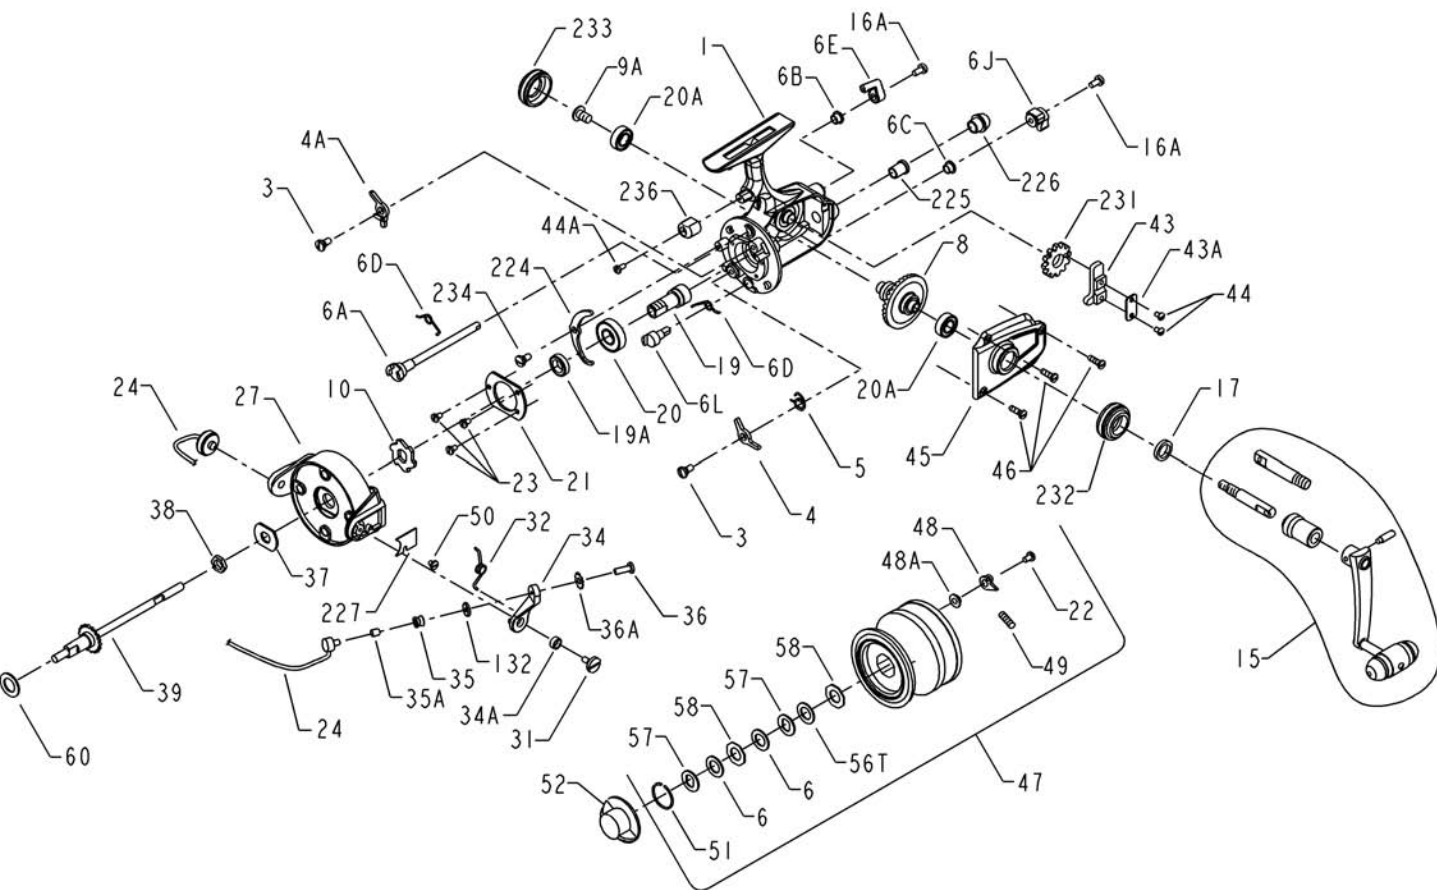

**PENN** PARTS LIST FOR MODELS 650SS

NOT ALL PARTS ARE AVAILABLE.

KEY NO.	DESCRIPTION	PART NO.	ORDER PART NO.
1	Housing	001 650	1180537
3	Dog Screw (2 req)	003 750	1180736
4	Dog	004 650	1180782
4A	Silent Dog	004A650	1180800
5	Click Dog Spring	005 704	1180877
6	Drag Washer (2 req)	006 155	1180915
6A	Upper Eccentric	006A550	1180951
6B	Upper Eccentric Liner	006B750	1180967
6C	Silent Eccentric Screw	006B700Z	1180965
6D	Eccentric Spring (2 req)	006D710	1180977
6E	Anti-Reverse Lever	006E750	1180987
6J	Silent Dog Lever	006J750	1180996
6L	Silent Eccentric	006L650	1180997