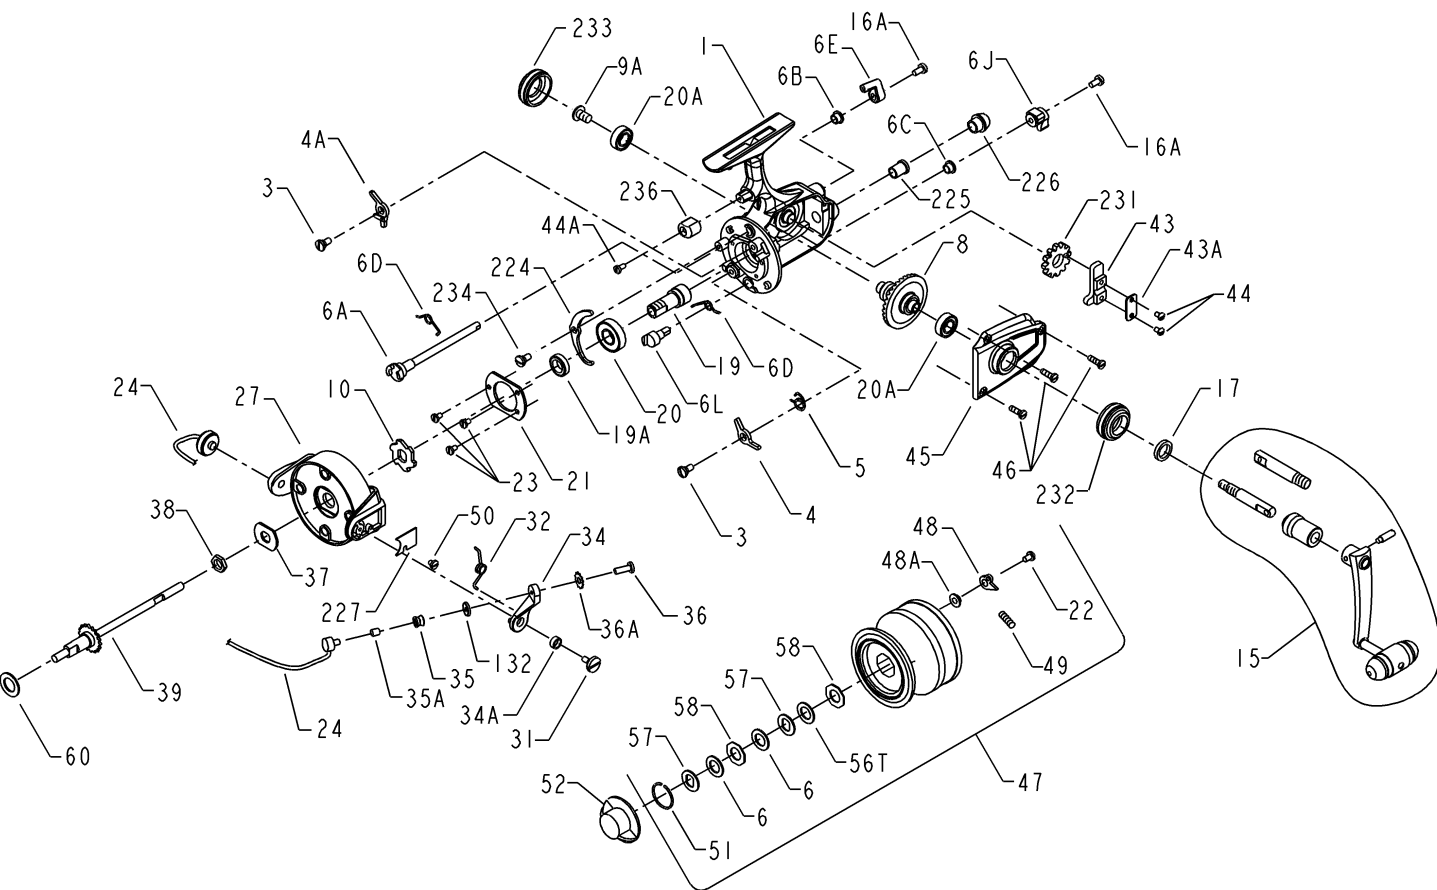

**PENN** PARTS LIST FOR MODELS 650SS

**NOT ALL PARTS ARE AVAILABLE.**

KEY NO.	DESCRIPTION	PART NO.	ORDER PART NO.
1	Housing	001 650	1180537
3	Dog Screw (2 req)	003 750	1180736
4	Dog	004 650	1180782
4A	Silent Dog	004A650	1180800
5	Click Dog Spring	005 704	1180877
6	Drag Washer (2 req)	006 155	1180915
6A	Upper Eccentric	006A550	1180951
6B	Upper Eccentric Liner	006B750	1180967
6C	Silent Eccentric Screw	006B700Z	1180965
6D	Eccentric Spring (2 req)	006D710	1180977
6E	Anti-Reverse Lever	006E750	1180987
6J	Silent Dog Lever	006J750	1180996
6L	Silent Eccentric	006L650	1180997