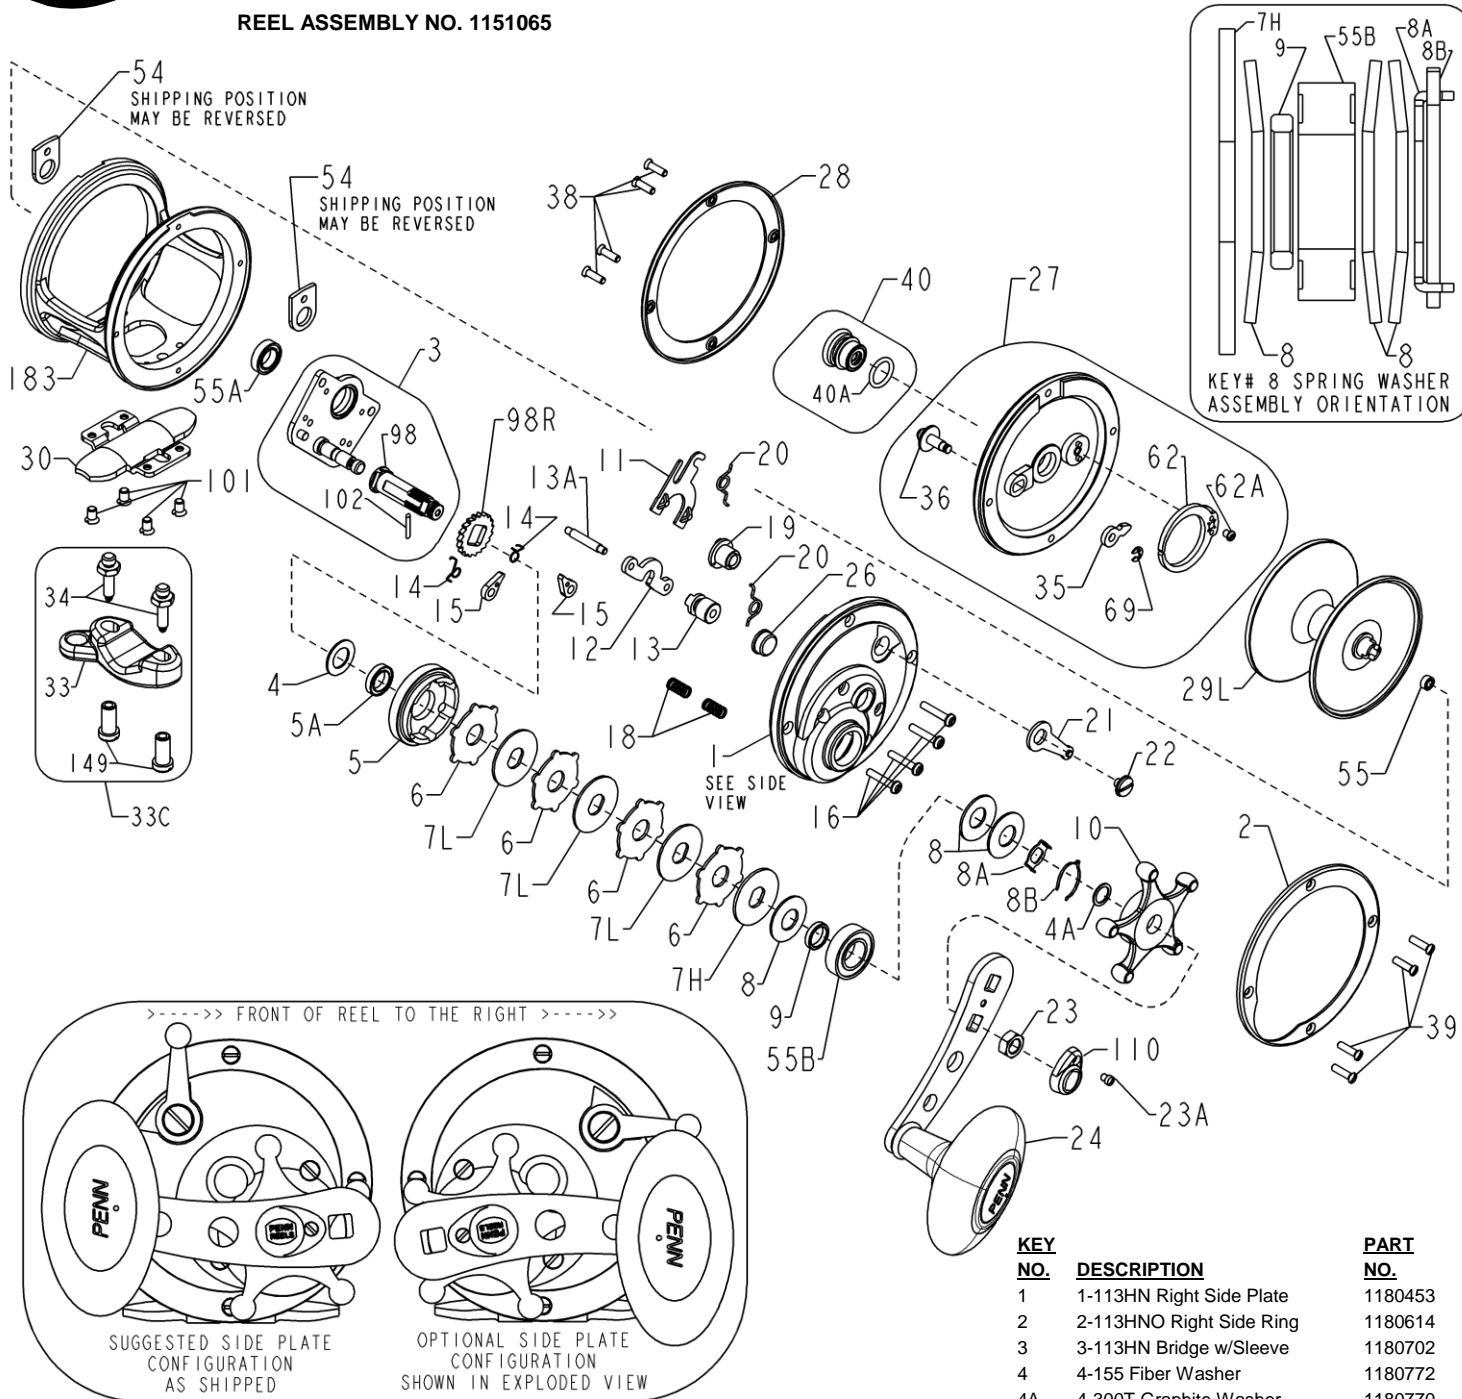

PENN PARTS LIST FOR MODEL 113HN

REEL ASSEMBLY NO. 1151065

KEY NO.	DESCRIPTION	PART NO.
7H	86-49H Metal Drag Washer	1184250
7L	7-113HN Metal Drag Washer (3 req)	1181009
8	18-505 Tension Spring Washer (3 req)	1181623
8A	8-113HN Click Spring Retainer	1181066
8B	10C-113HN Detent Spring	1181219
9	9-113HN Spacing Sleeve	1181151
10	10-300T Star Drag Wheel	1181193
11	11-113 Eccentric Jack	1181233
12	12-113HN Pinion Yoke	1181261
13	13-113HNSS Pinion	1181319
13A	13A-113HN Pinion Sub Shaft	1181364
14	14-15KG Dog Spring (2 req)	1181387
15	15-113HN Dog (2 req)	1181436
16	16-113HN Bridge Screw (4 req)	1181571
18	18-60 Clutch Spring (2 req.)	1181615
19	19-113HN Eccentric	1181663
20	20-267 Eccentric Spring (2 req)	1181775
21	21-113HN Eccentric Lever	1181844
22	22-60CH Eccentric Screw	1181908
23	23-555 Handle Screw	1181950
23A	32-15 Handle Lock Screw	1182708
24	24S-113HN Handle Assembly	1192667
26	26-113HN R.S. Bearing	1182117
27	27-113HN Left Side Plate Asm	1182194
28	28-113HNO Left Side Ring	1182372
29L	29L-113HN Spool	1182510
30	30-12LT Stand	1182597
33	33-113 Rod Clamp	1182754
33C	33C-113HN Rod Clamp Kit	1182774
34	34-975 Clamp Scrw (2 req)(Stndrd)	1182839
*	*34-113HN Clamp Scrw (2 req)(Optnl)	*1191623
35	35-60 Click Tongue	1182901
36	36-113 Click Button	1182989
38	32-17 Left Side Plate Screw (4 req)	1182710
39	39-3 Right Side Plate Screw (4 req)	1183178
40	40N-113HL L.S. Bearing Assembly	1197542
40A	120-113H O-Ring	1184522
54	54-113HN Harness Lug (2 req)	1192018
55	55-910 Bearing	1183894
55A	26A-25FR Bearing	1182133
55B	55-12H Bearing	1183873
62	62-309 Click Spring	1184028
62A	63-209 Click Spring Screw	1184048
69	69B-600 Retaining Ring	1184129
98	98-113HN Gear Sleeve	1184333
98R	98R-113HN Antireverse Ratchet	1184390
101	101-80ST Stand Screw (4 req)	1184405
102	102-60 Gear Sleeve Pin	1184408
110	110A-555 Handle Nut Cap	1184442
149	149-45 Rod Clamp Nut (2 req) (Stndrd)	1184702
*	*149-113HN Rod Clamp Nut (2 req) (Optnl)	*1202076
183	183-113HN-1 Frame	1202032

KEY NO.	DESCRIPTION	PART NO.
1	1-113HN Right Side Plate	1180453
2	2-113HNO Right Side Ring	1180614
3	3-113HN Bridge w/Sleeve	1180702
4	4-155 Fiber Washer	1180772
4A	4-300T Graphite Washer	1180770
5	5-113HNSS Main Gear	1180845
5A	55-113HN Main Gear Bearing	1183881
6	6-525MAG Drag Washer (4 req)	1180922

* Not Shown