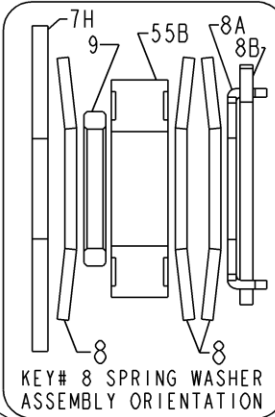

PENN PARTS LIST FOR MODEL 113HN

REEL ASSEMBLY NO. 1151065

KEY NO.	DESCRIPTION	PART NO.
7H	86-49H Metal Drag Washer	1184250
7L	7-113HN Metal Drag Washer (3 req)	1181009
8	18-505 Tension Spring Washer (3 req)	1181623
8A	8-113HN Click Spring Retainer	1181066
8B	10C-113HN Detent Spring	1181219
9	9-113HN Spacing Sleeve	1181151
10	10-300T Star Drag Wheel	1181193
11	11-113 Eccentric Jack	1181233
12	12-113HN Pinion Yoke	1181261
13	13-113HNSS Pinion	1181319
13A	13A-113HN Pinion Sub Shaft	1181364
14	14-15KG Dog Spring (2 req)	1181387
15	15-113HN Dog (2 req)	1181436
16	16-113HN Bridge Screw (4 req)	1181571
18	18-60 Clutch Spring (2 req.)	1181615
19	19-113HN Eccentric	1181663
20	20-267 Eccentric Spring (2 req)	1181775
21	21-113HN Eccentric Lever	1181844
22	22-60CH Eccentric Screw	1181908
23	23-555 Handle Screw	1181950
23A	32-15 Handle Lock Screw	1182708
24	24S-113HN Handle Assembly	1192667
26	26-113HN R.S. Bearing	1182117
27	27-113HN Left Side Plate Asm	1182194
28	28-113HNO Left Side Ring	1182372
29L	29L-113HN Spool	1182510
30	30-12LT Stand	1182597
33	33-113 Rod Clamp	1182754
33C	33C-113HN Rod Clamp Kit	1182774
34	34-975 Clamp Scrw (2 req)(Stndrd)	1182839
*	*34-113HN Clamp Scrw (2 req)(Optnl)	*1191623
35	35-60 Click Tongue	1182901
36	36-113 Click Button	1182989
38	32-17 Left Side Plate Screw (4 req)	1182710
39	39-3 Right Side Plate Screw (4 req)	1183178
40	40N-113HL L.S. Bearing Assembly	1197542
40A	120-113H O-Ring	1184522
54	54-113HN Harness Lug (2 req)	1192018
55	55-910 Bearing	1183894
55A	26A-25FR Bearing	1182133
55B	55-12H Bearing	1183873
62	62-309 Click Spring	1184028
62A	63-209 Click Spring Screw	1184048
69	69B-600 Retaining Ring	1184129
98	98-113HN Gear Sleeve	1184333
98R	98R-113HN Antireverse Ratchet	1184390
101	101-80ST Stand Screw (4 req)	1184405
102	102-60 Gear Sleeve Pin	1184408
110	110A-555 Handle Nut Cap	1184442
149	149-45 Rod Clamp Nut (2 req) (Stndrd)	1184702
*	*149-113HN Rod Clamp Nut (2 req) (Optnl)	*1202076
183	183-113HN-1 Frame	1202032

KEY NO.	DESCRIPTION	PART NO.
1	1-113HN Right Side Plate	1180453
2	2-113HNO Right Side Ring	1180614
3	3-113HN Bridge w/Sleeve	1180702
4	4-155 Fiber Washer	1180772
4A	4-300T Graphite Washer	1180770
5	5-113HNSS Main Gear	1180845
5A	55-113HN Main Gear Bearing	1183881
6	6-525MAG Drag Washer (4 req)	1180922

* Not Shown