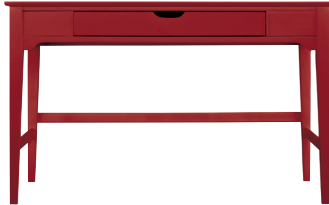

CHR-0071 BAILEY BANKER CHAIR
17W 19 1/4D 38 1/4H (43 x 49 x 97 cm)

CHR-0072 TAYLOR STUDENT CHAIR
17W 19 1/4D 38 1/4H (43 x 49 x 97 cm)

DSK-6110 DANA SCOOTER DESK
47 1/8W 19 1/2D 30H
(120 x 50 x 76 cm)

NMC-4105 DANA NESTING MEDIA CHEST
41 1/2W 19 1/8D 25 3/4H
(105 x 49 x 65 cm)