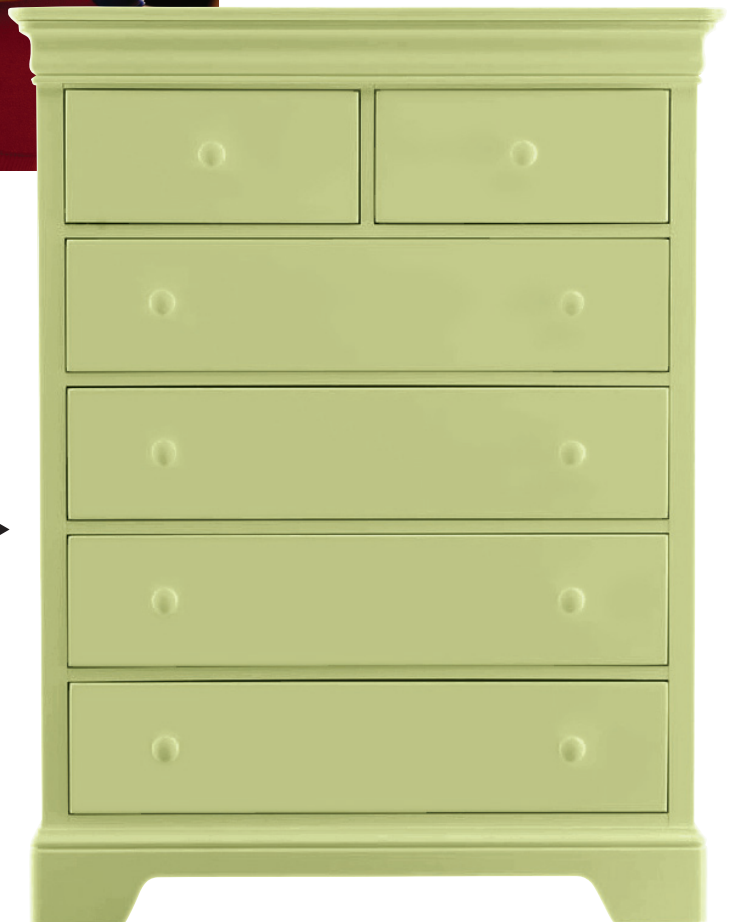

▲
ALL SEASONS 2 DRAWER NIGHT STAND
225-0082-91 MERLOT

THREE CHEERS FOR
TIMELESS
BEAUTY.

Cleats today, ballet
slippers tomorrow,
next week...who knows?

ALL SEASONS CHEST ▶
225-0012-V1 SEA GRASS

SEA GRASS V1