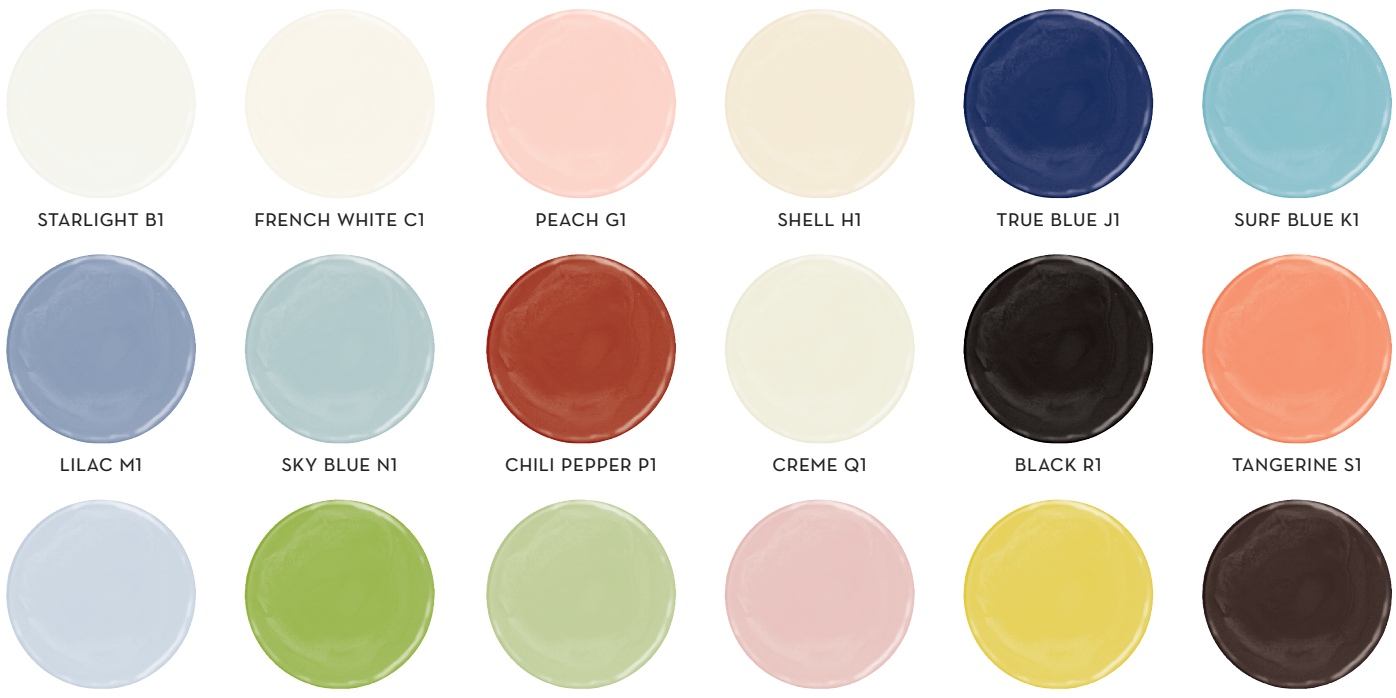

SKY BLUE N1

SKY BLUE SAND THRU N2

wood tone finishes

ESPRESSO 11 CINNAMON 21 RUSTIC CHERRY 31 NATURAL 51 GRAPHITE 71 WALNUT 81 MERLOT 91

paints

STARLIGHT B1 FRENCH WHITE C1 PEACH G1 SHELL H1 TRUE BLUE J1 SURF BLUE K1
 LILAC M1 SKY BLUE N1 CHILI PEPPER P1 CREME Q1 BLACK R1 TANGERINE S1
 LAVENDER T1 SOUR APPLE U1 SEA GRASS V1 COTTON CANDY X1 SUNFLOWER Y1 CHOCOLATE Z1