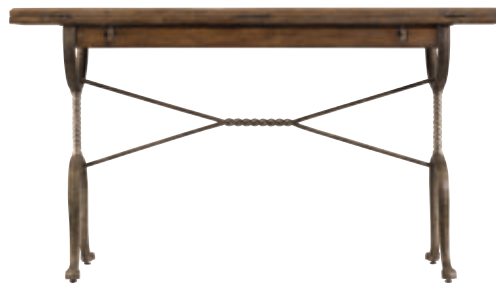

018-65-06
Chivalry Split-Top Valet
Blond finish
(details p. 47)