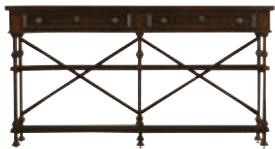

- 05 BELGIAN CROSS HUNTBOARD